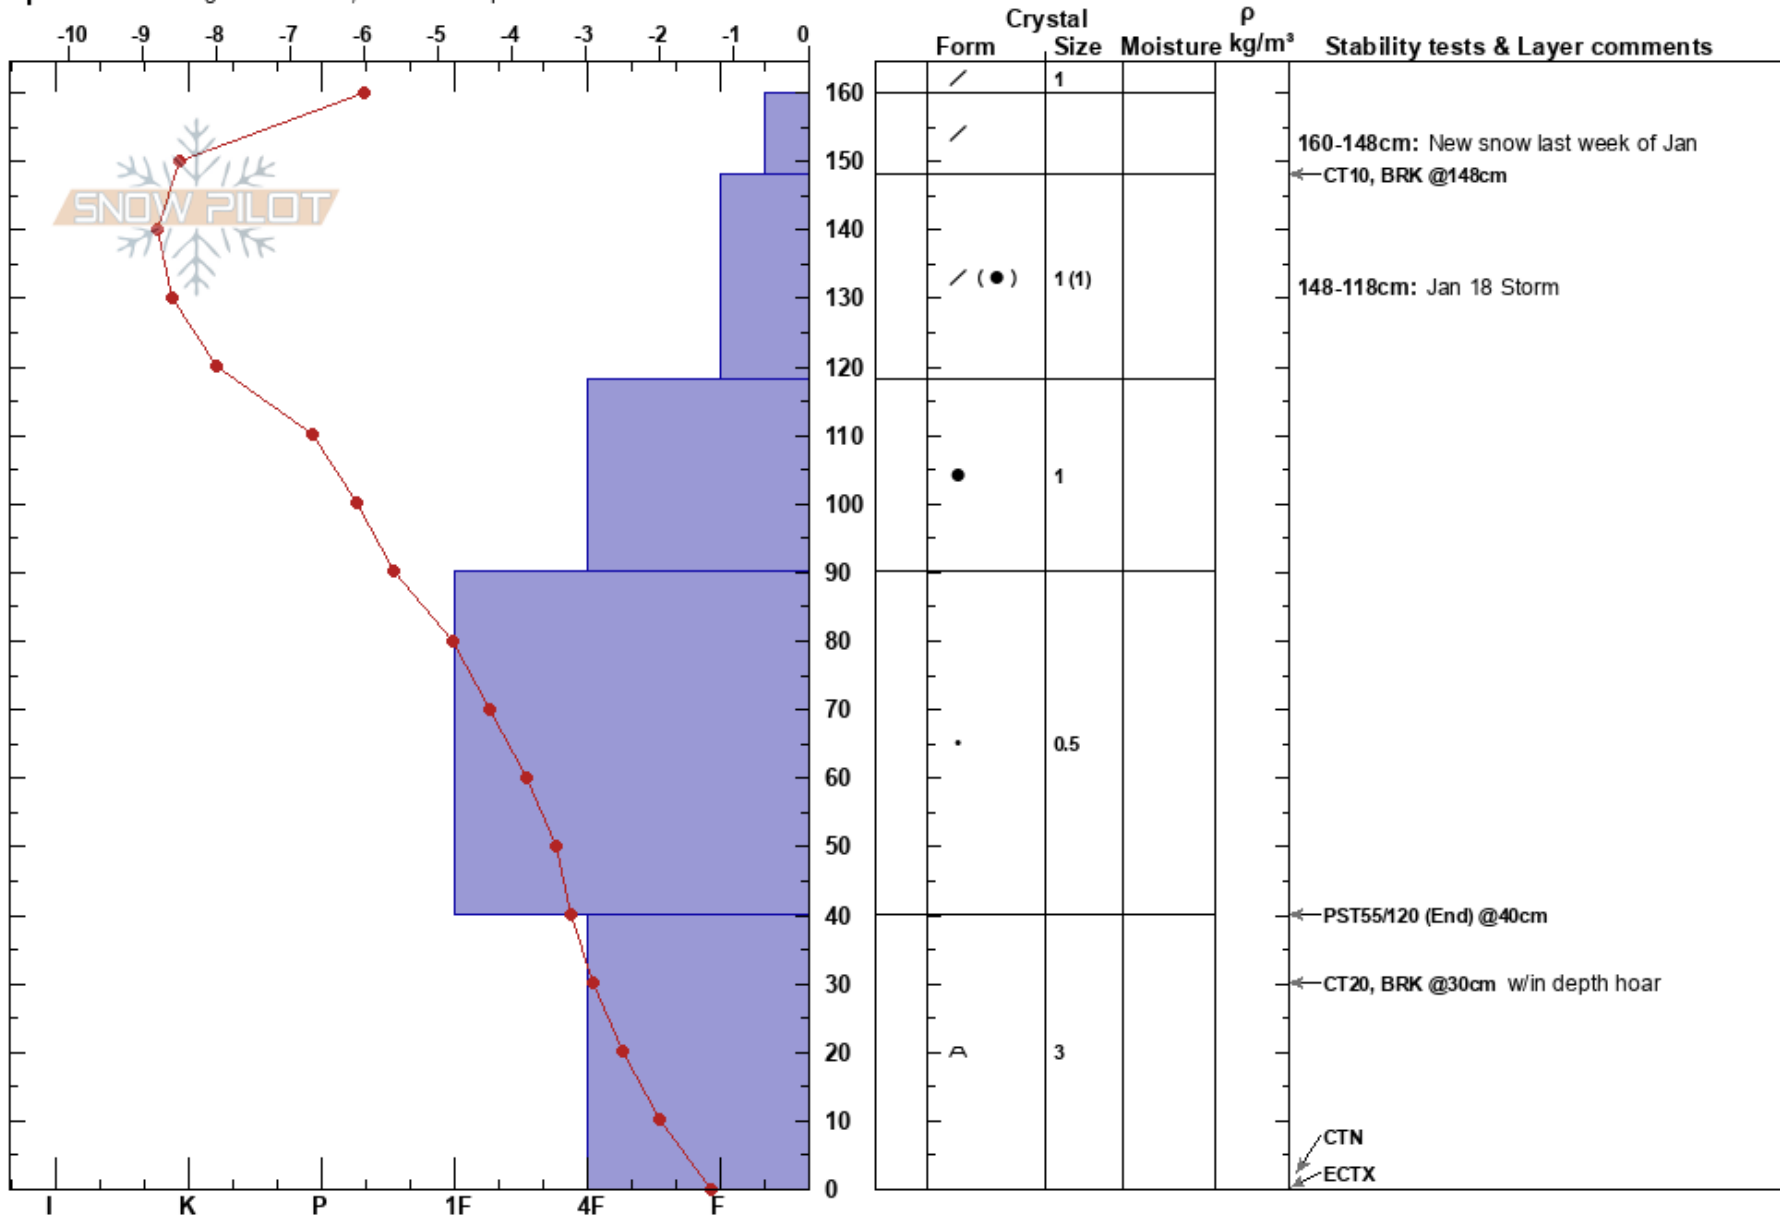

CMC  
 San Juan Range  
 CO  
 Elevation: 3380 m  
 Aspect: NE  
 Specifics: Pit dug in a Ski Area; We skied slope

Maddie Crowell  
 02/05/2023 - 10:40am  
 Co-ord: 38.29917N, -107.63222W  
 Slope Angle: 19°  
 Wind Loading: no

Stability: **HS: 160**  
 Air Temperature: 39.3°C **PF: 35**  
 Sky Cover: CLR **PS: 15**  
 Precipitation: NO  
 Wind: SE Light Breeze

**Layer Notes:**  
 160-148cm: New snow last week of Jan  
 148-118cm: Jan 18 Storm  
 40-0cm: Problematic layer

**Notes:** Full test profile - near the top of Red Cliff - skiers right - NTL - small open pocket.