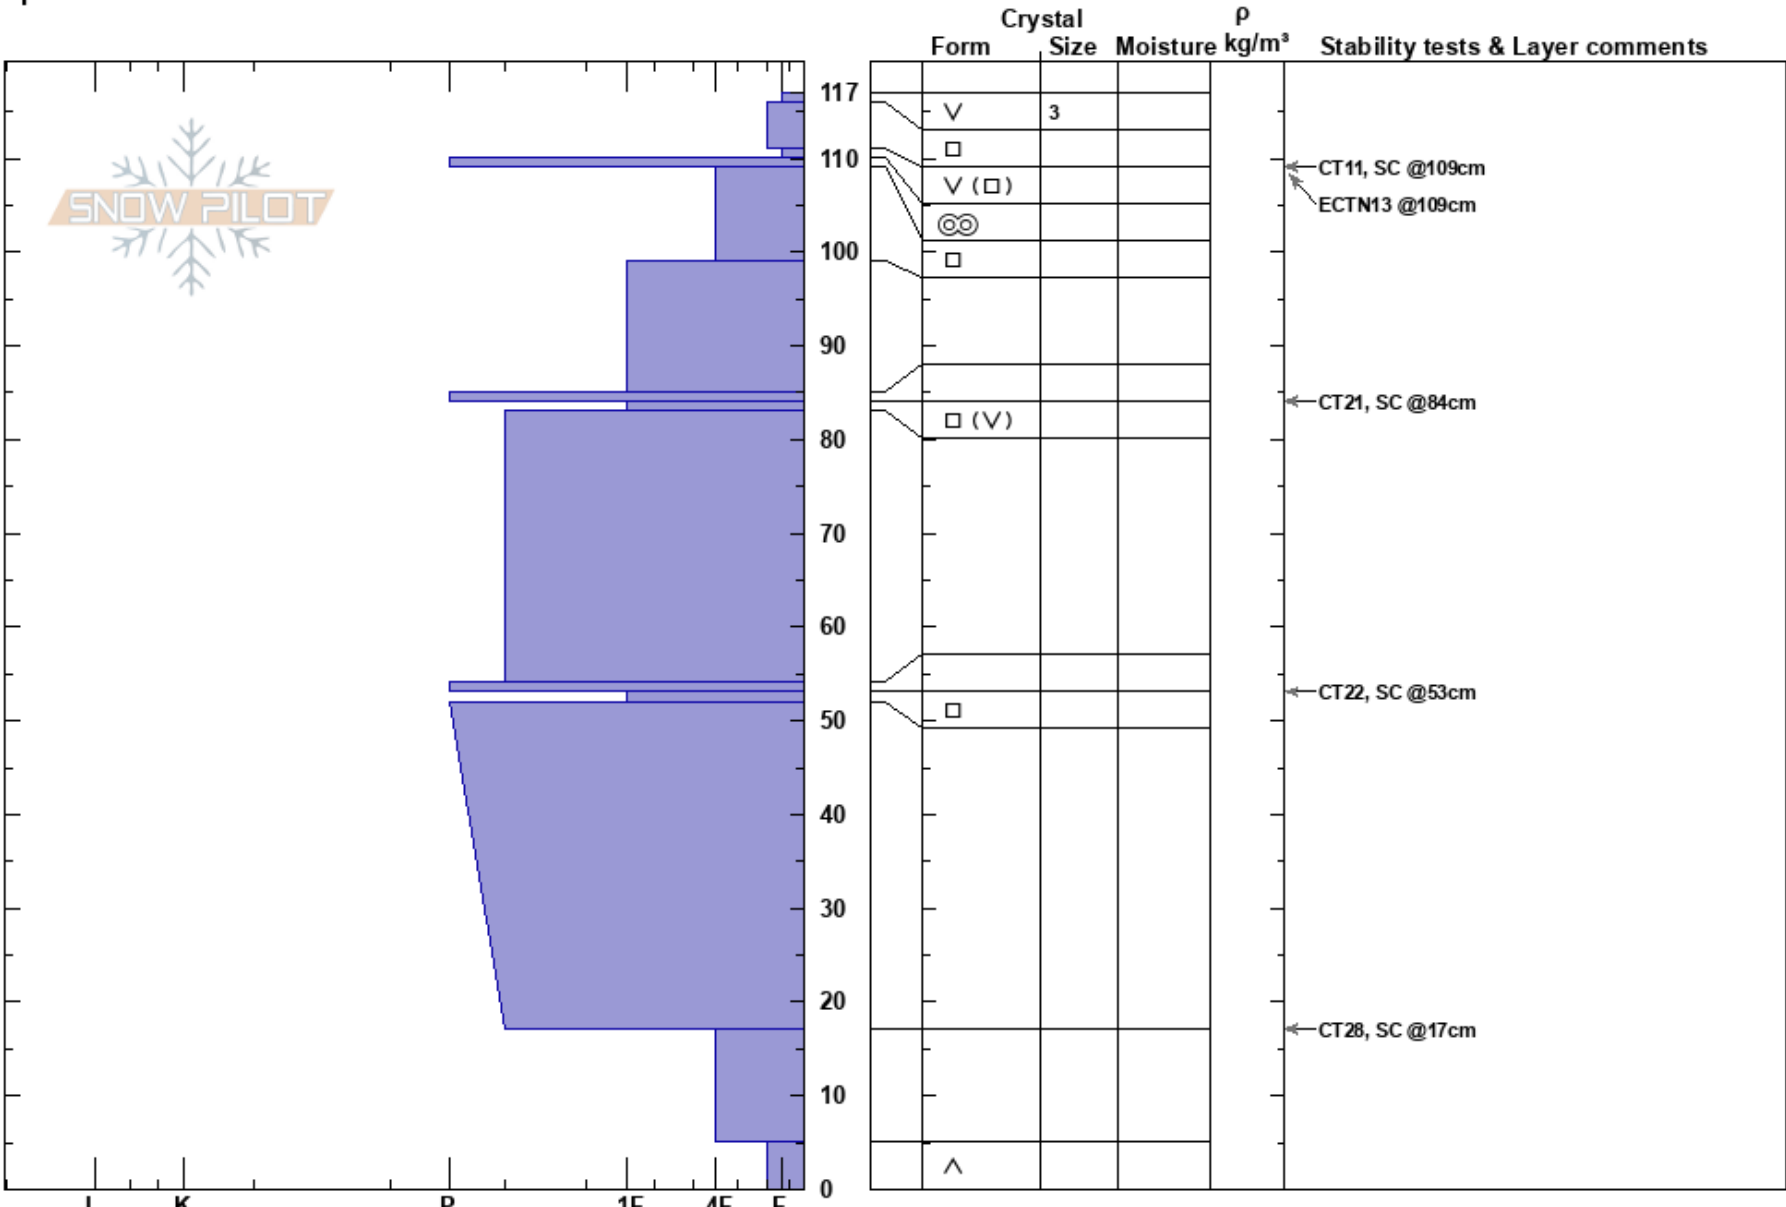

Kesänki
 Finland
 Elevation: 409 m
 Aspect: W
 Specifics:

Eeva Mäkelä
 05/02/2023 - 14:00
 Co-ord: 35W 383008E 7502170N
 Slope Angle: 21°
 Wind Loading:

Stability: HS:117
 Air Temperature: -9°C PF: 15
 Sky Cover: OVC
 Precipitation: S-1
 Wind: Calm

Layer Notes:

Notes: Treeline. No signs of whumping/cracking. SH and/or layer @109 becomes problem when burried and/or loaded, layer @84 on FC concern, layer @53 on FC reacted on CT and when shoveling but not on ECT ((but might be concern on shallow snowpack areas)