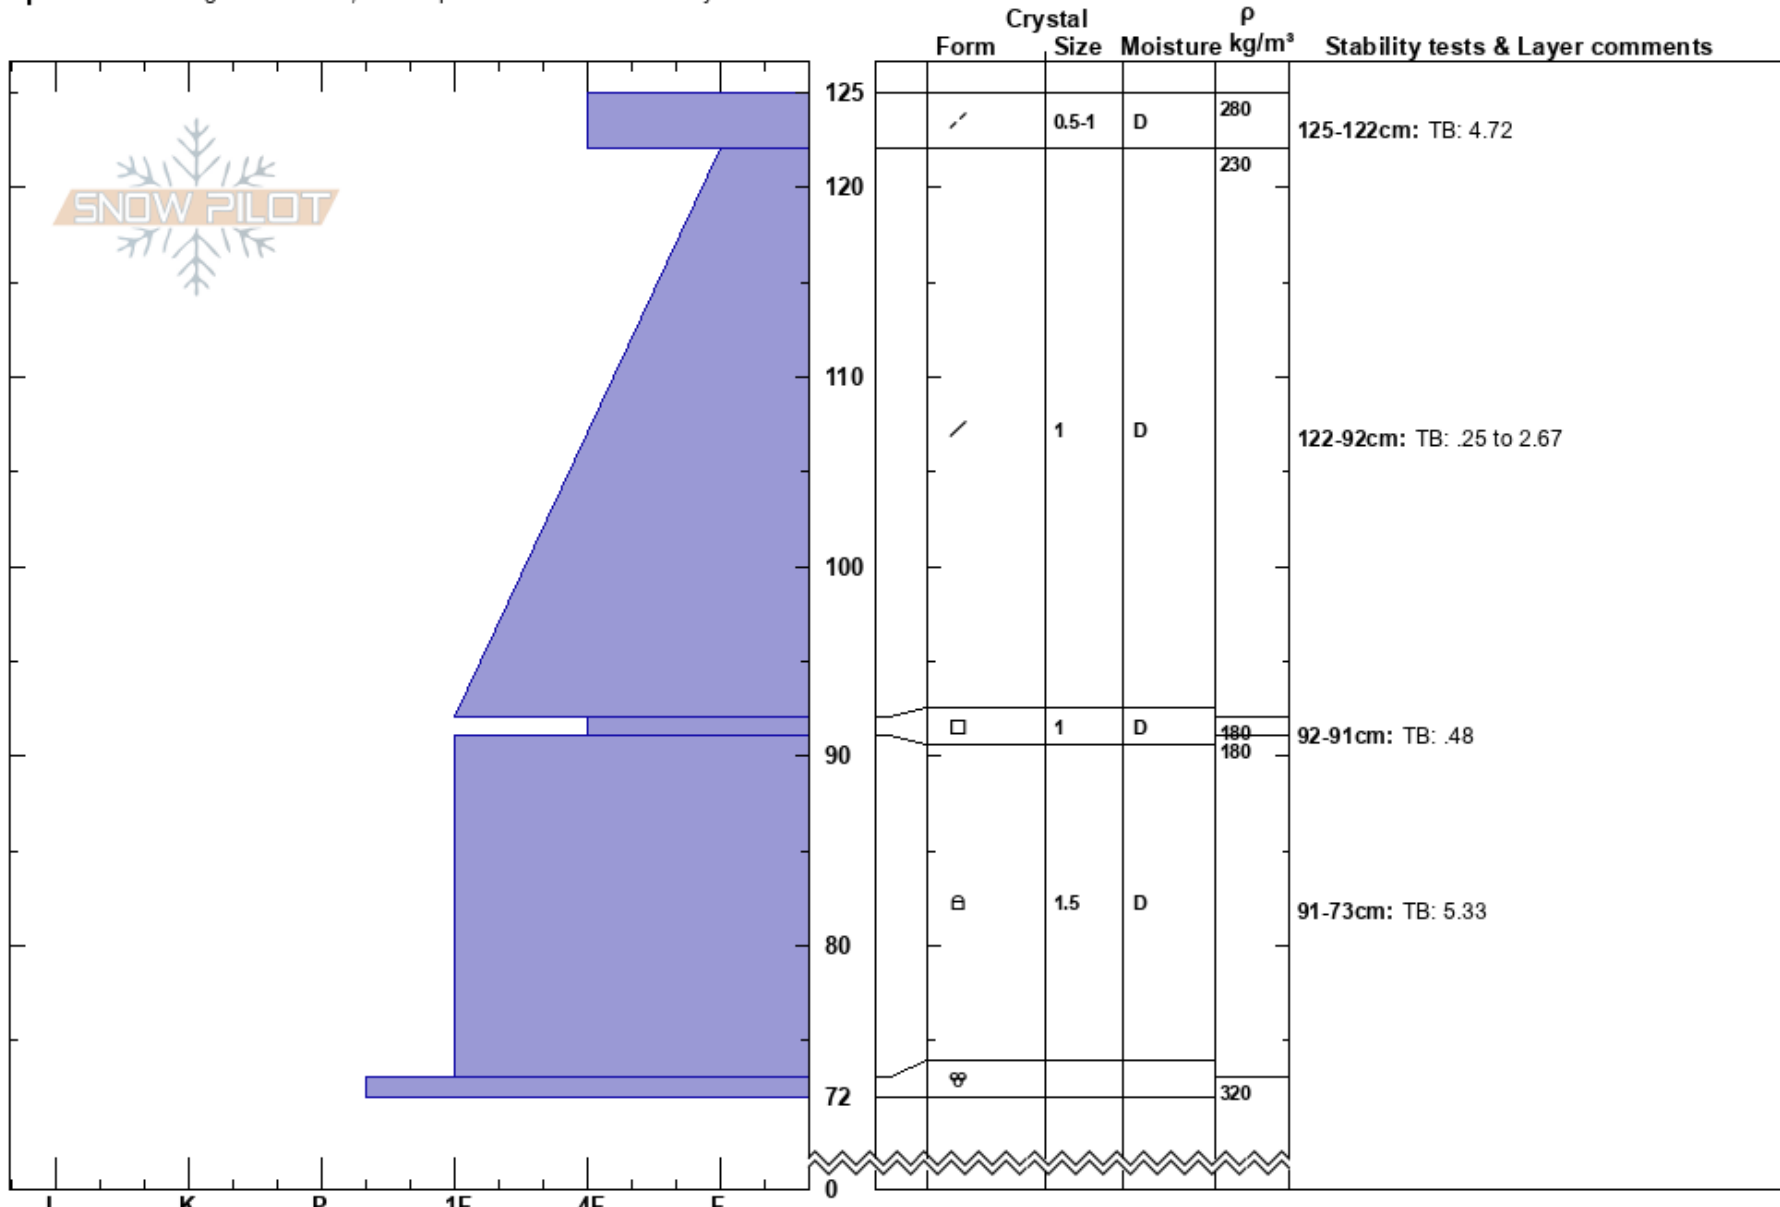

Namaste Flats
 Madison Range-N
 MT
 Elevation: 8709 ft
 Aspect:

Sam Verplanck
 02/03/2023 - 11:00am
 Co-ord: 45.23240N, -111.47635W
 Slope Angle: 0°
 Wind Loading: yes

Stability:
 Air Temperature: 1.7°C
 Sky Cover: FEW
 Precipitation: NO
 Wind: S Light Breeze

HS: 125
 Layer Notes:
 125-122cm: TB: 4.72
 122-92cm: TB: .25 to 2.67
 92-91cm: TB: .48
 91-73cm: TB: 5.33

Specifics: Pit dug in a Ski Area; Pit is representative of backcountry

Notes: