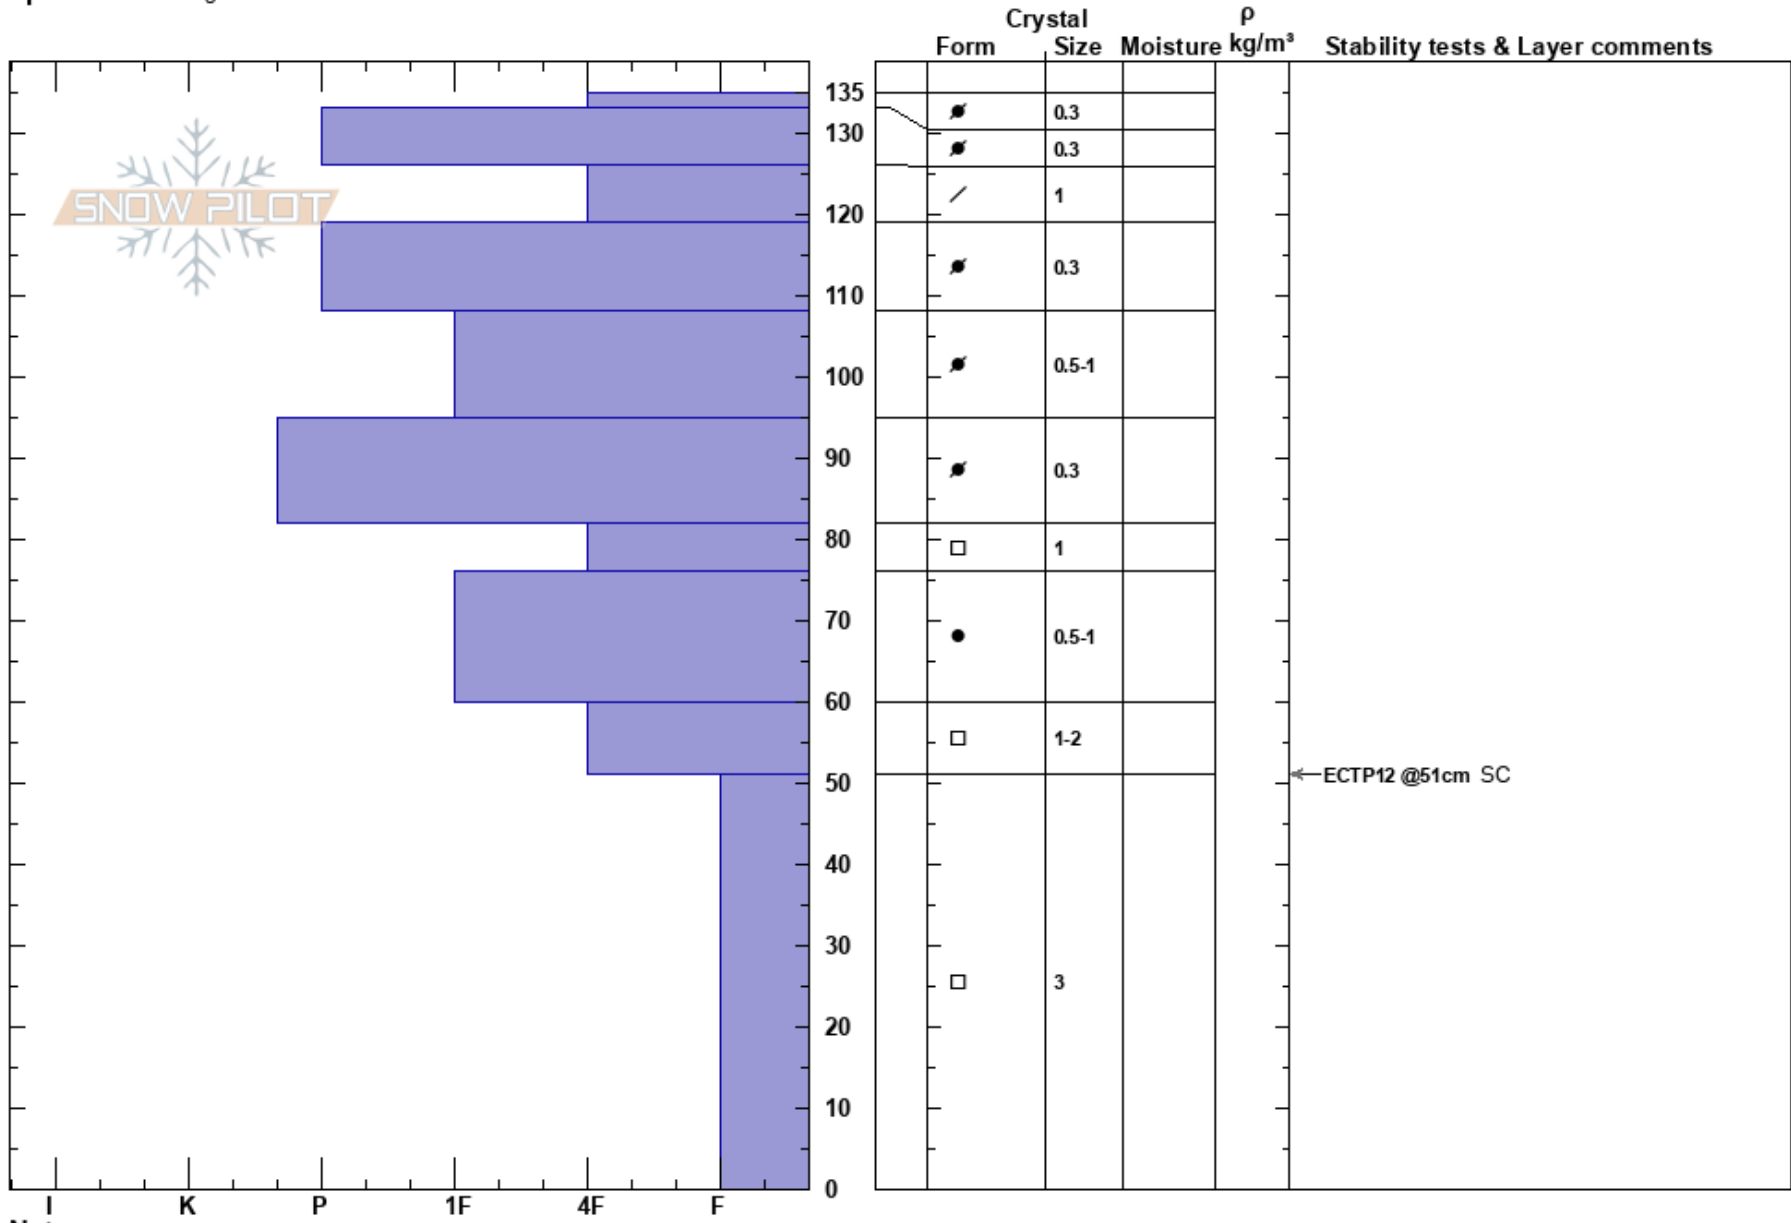

PF: 5

MT

Co-ord: 45.80251N, -110.93367W

Sky Cover: BKN

Elevation: 8765 ft

Slope Angle: 40°

Precipitation: NO

Aspect: 136°

Wind Loading: yes

Wind: W Moderate

Specifics: Pit dug in a Ski Area

Notes: Ella