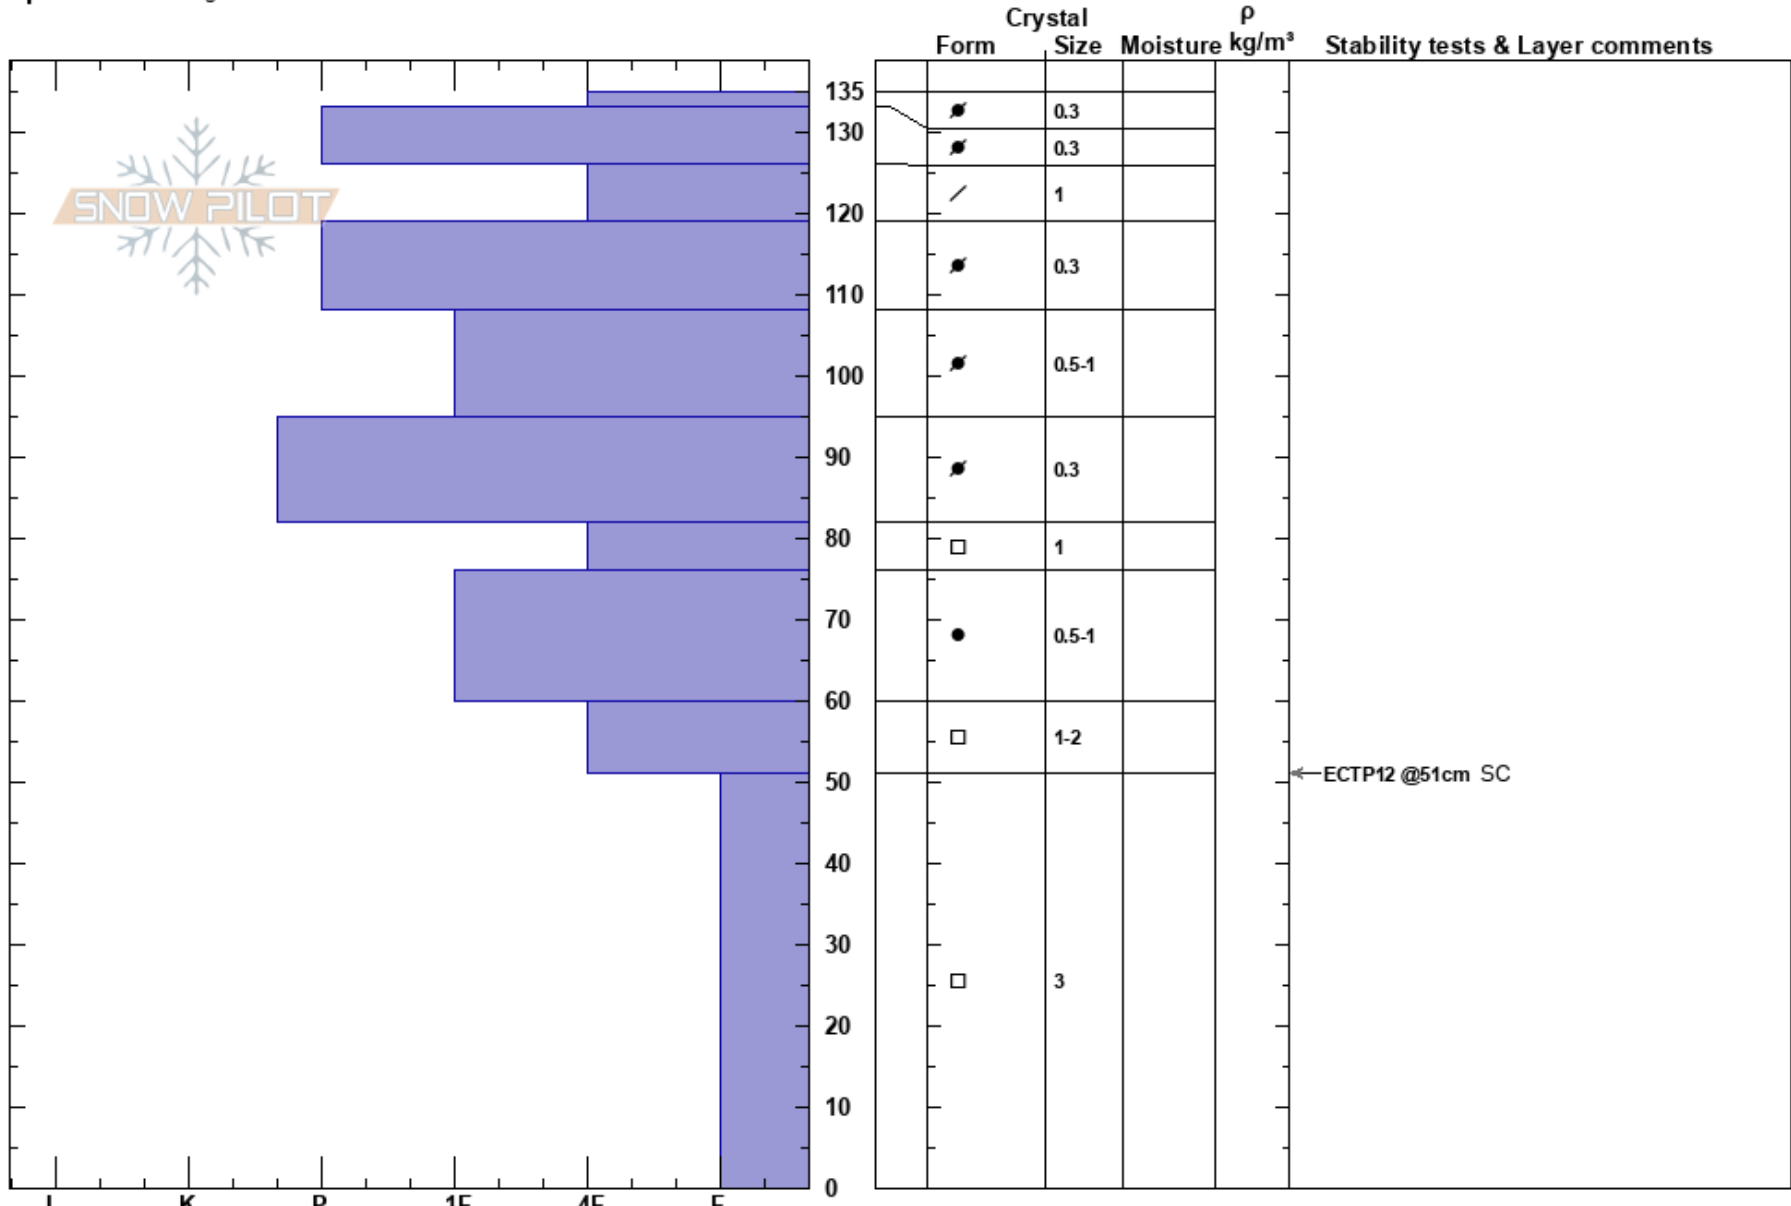

PF: 5

MT

Co-ord: 45.80251N, -110.93367W

Sky Cover: BKN

Elevation: 8765 ft

Slope Angle: 40°

Precipitation: NO

Aspect: 136°

Wind Loading: yes

Wind: W Moderate

Specifics: Pit dug in a Ski Area

Notes: Ella