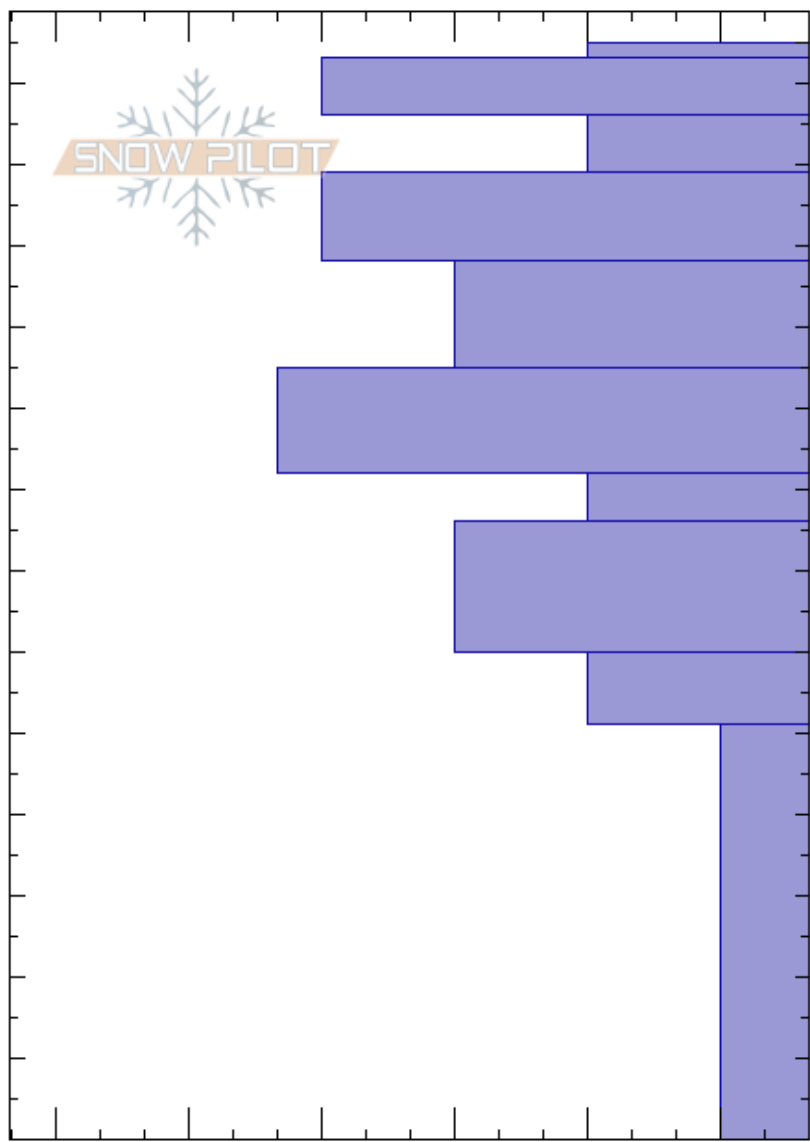

PF: 5

MT

Co-ord: 45.80251N, -110.93367W

Sky Cover: BKN

Elevation: 8765 ft

Slope Angle: 40°

Precipitation: NO

Aspect: 136°

Wind Loading: yes

Wind: W Moderate

Specifics: Pit dug in a Ski Area

Crystal Form	Crystal Size	Moisture	ρ kg/m ³	Stability tests & Layer comments
•	0.3			
•	0.3			
/	1			
•	0.3			
•	0.5-1			
•	0.3			
□	1			
•	0.5-1			
□	1-2			
				← ECTP12 @51cm SC
□	3			