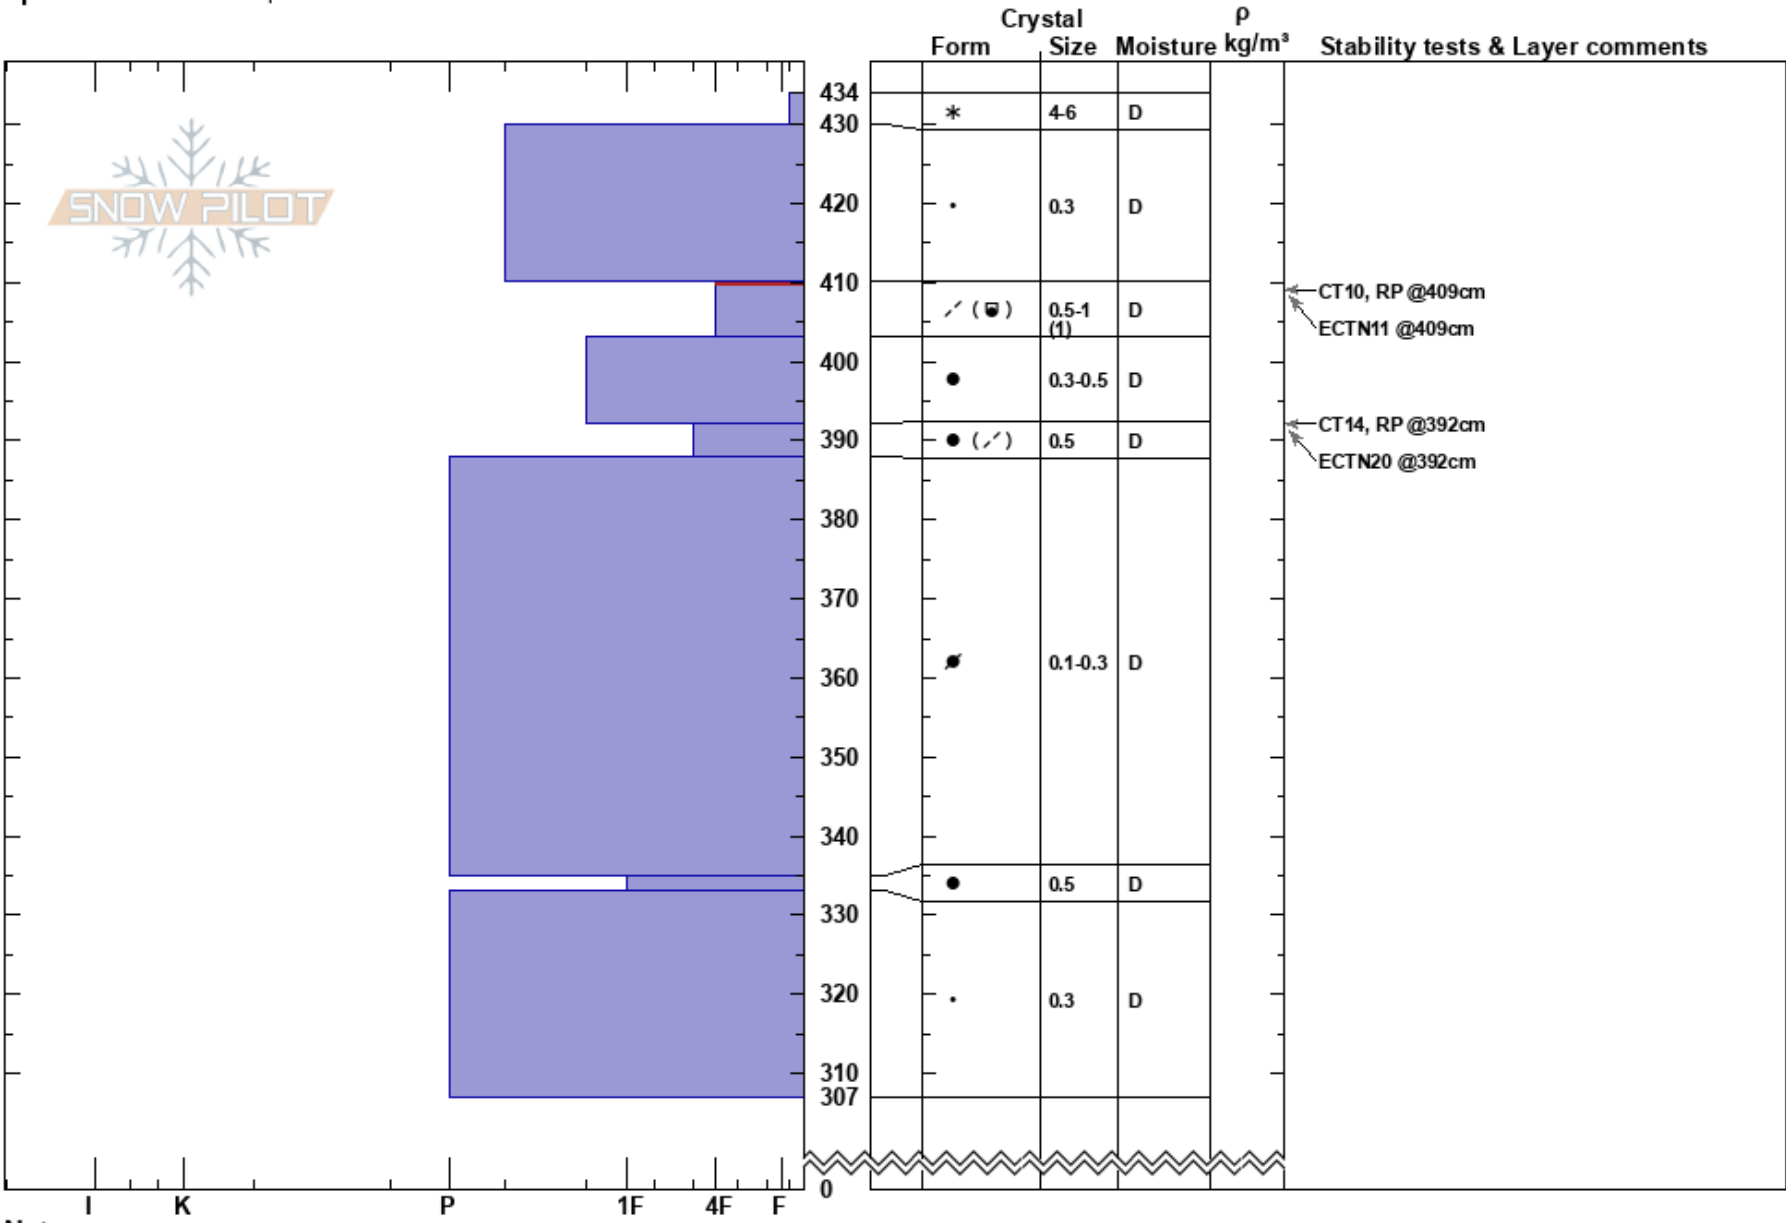

Kumroch Av.path 25D  
 Kamchatka  
 Russia  
**Elevation:** 1170 m  
**Aspect:** SW  
**Specifics:** We skied slope

Mikhail Ryabchikov  
 05/02/2023 - 15:45  
**Co-ord:**  
**Slope Angle:** 31°  
**Wind Loading:**

**Stability:** Good **HS:** 434 **Layer Notes:**  
**Air Temperature:** -9.1°C **PF:** 46 410-403cm: Problematic layer  
**Sky Cover:** FEW  
**Precipitation:** NO  
**Wind:** W Light Breeze

Notes: