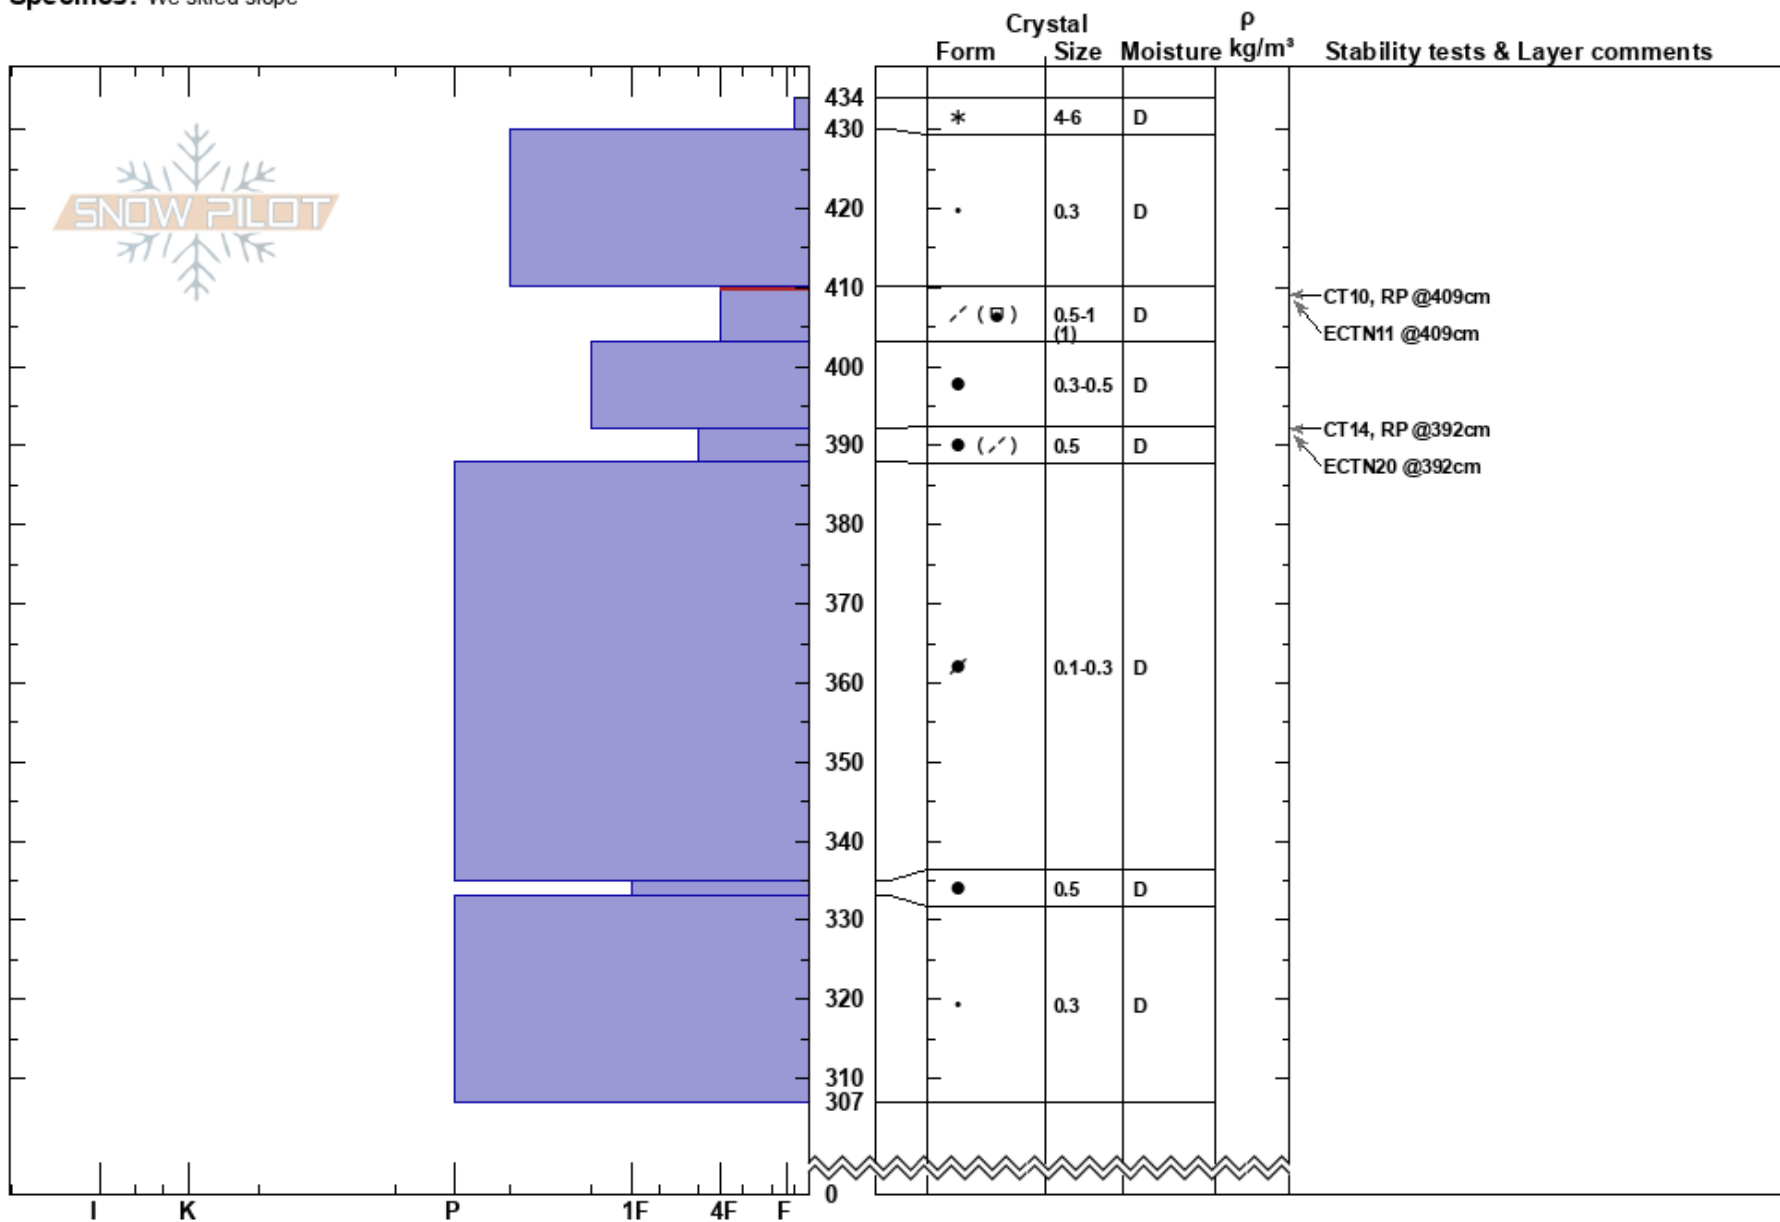

Kumroch Av.path 25D
 Kamchatka
 Russia
Elevation: 1170 m
Aspect: SW
Specifics: We skied slope

Mikhail Ryabchikov
 05/02/2023 - 15:45
Co-ord:
Slope Angle: 31°
Wind Loading:

Stability: Good **HS:** 434 **Layer Notes:**
Air Temperature: -9.1°C **PF:** 46 410-403cm: Problematic layer
Sky Cover: FEW
Precipitation: NO
Wind: W Light Breeze