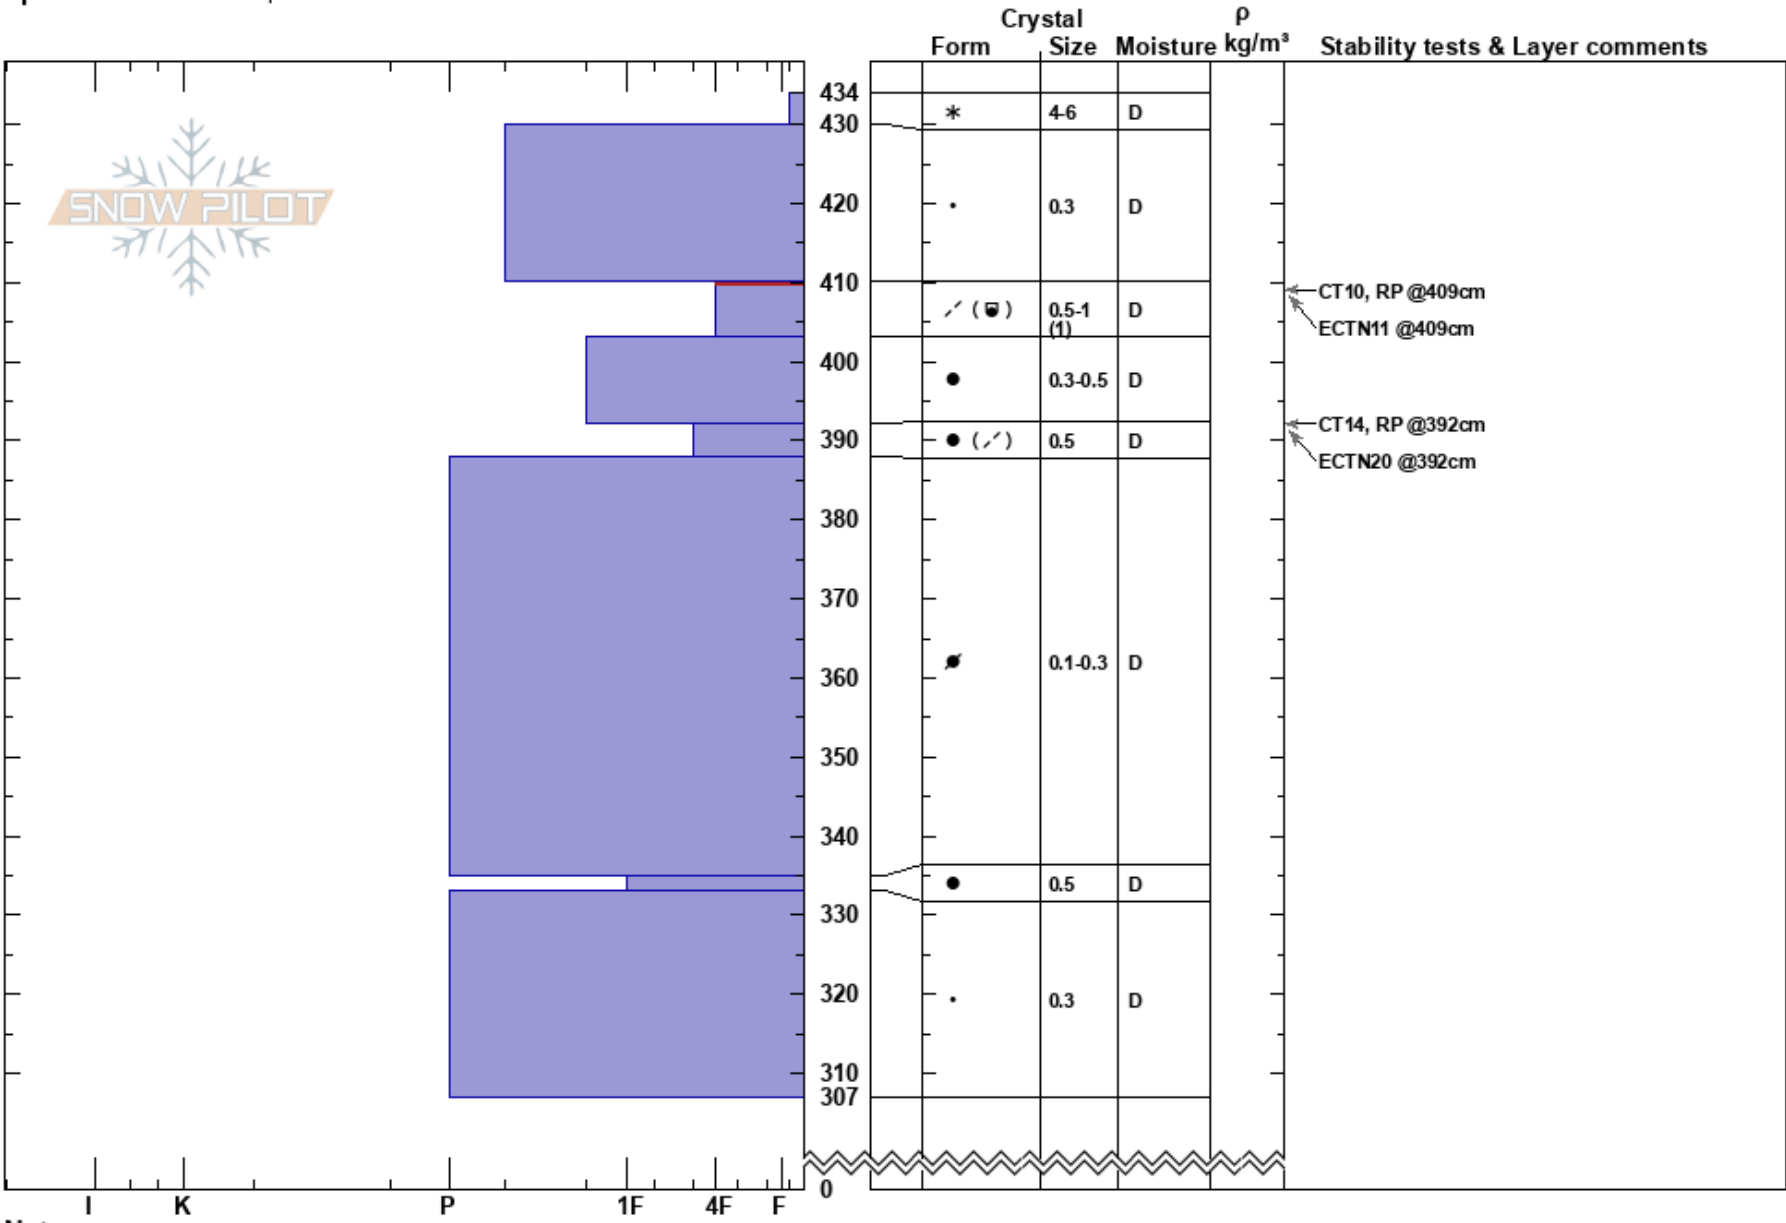

Kumroch Av.path 25D
 Kamchatka
 Russia
Elevation: 1170 m
Aspect: SW
Specifics: We skied slope

Mikhail Ryabchikov
 05/02/2023 - 15:45
Co-ord:
Slope Angle: 31°
Wind Loading:

Stability: Good **HS:** 434 **Layer Notes:**
Air Temperature: -9.1°C **PF:** 46 410-403cm: Problematic layer
Sky Cover: FEW
Precipitation: NO
Wind: W Light Breeze