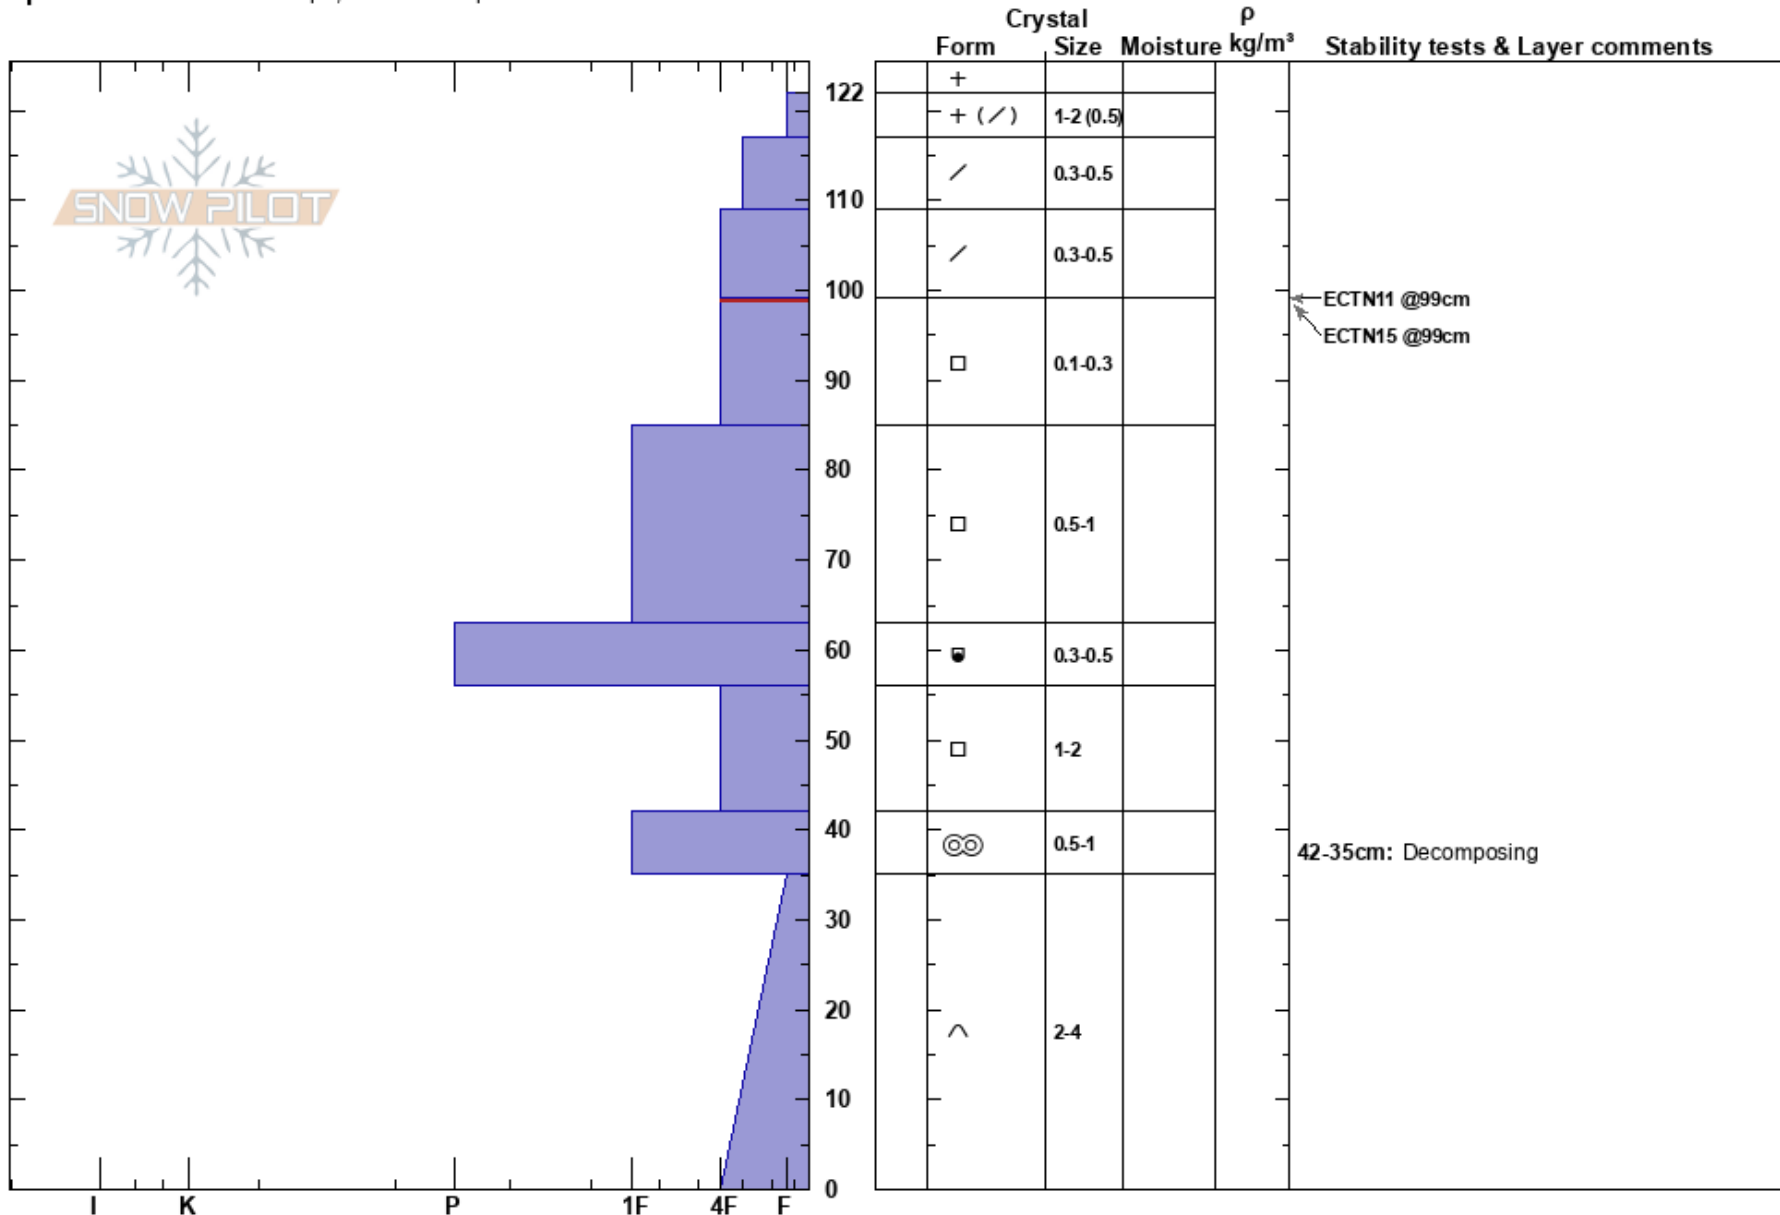

No Name Gulch - W  
Vail/Summit County  
CO

Andrew McWilliams  
02/04/2023 - 11:00am

Co-ord: 39.64694N, -105.88909W

Elevation: 11395 ft

Aspect: W

Specifics: Ski tracks on slope; We skied slope

Slope Angle:

Wind Loading: yes

Stability:

Air Temperature: 20°F

Sky Cover: FEW

Precipitation: NO

Wind: W Moderate

HS: 122

PF: 30

PS: 10

Layer Notes:

99-85cm: Problematic layer

42-35cm: Decomposing

Notes: