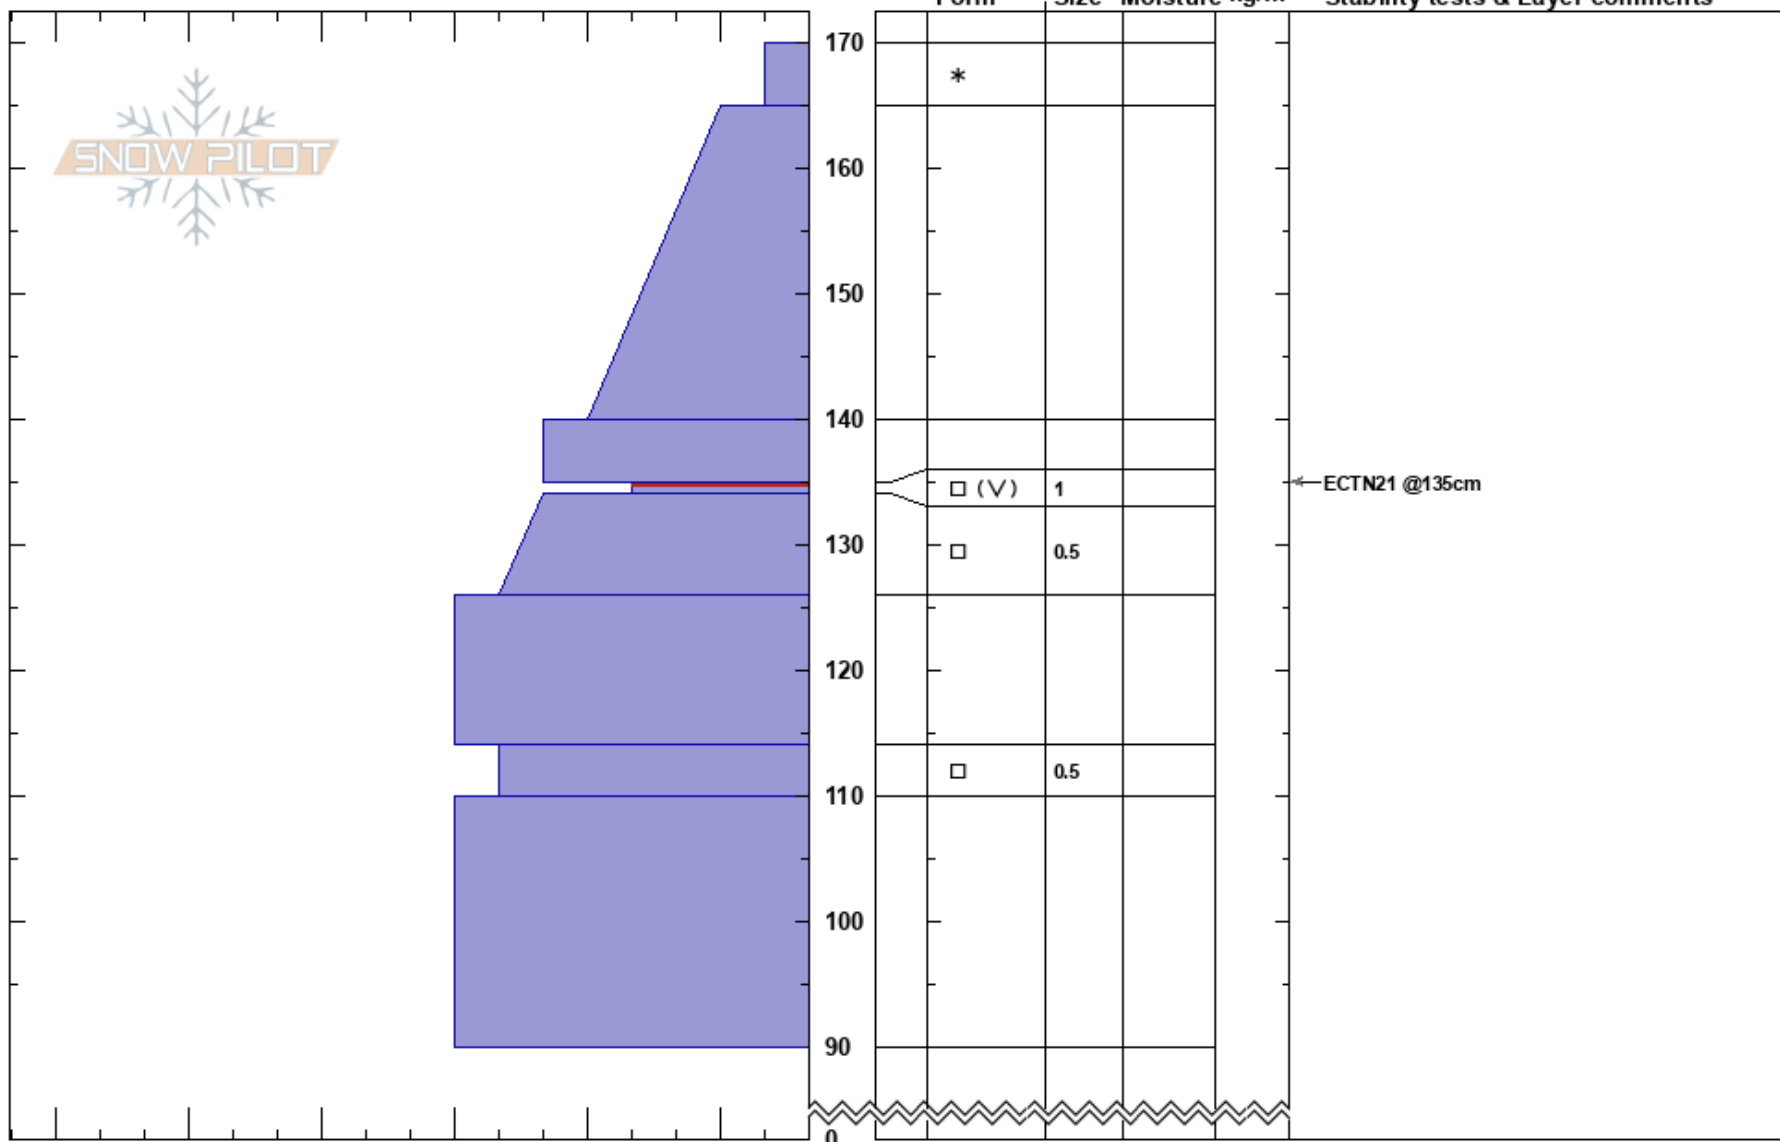

North Barronette  
 Beartooths  
 MT  
**Elevation:** 9291 ft  
**Aspect:** 34°  
**Specifics:** We skied slope

Beau Fredlund  
 02/04/2023 - 2:00pm  
**Co-ord:** 45.00491N, -110.07228E  
**Slope Angle:** 33°  
**Wind Loading:**

**Stability:**  
**Air Temperature:**  
**Sky Cover:** OVC  
**Precipitation:** S-1  
**Wind:** SW Light Breeze

**HS:** 170  
**Layer Notes:** 135-134cm: Problematic layer

Notes: