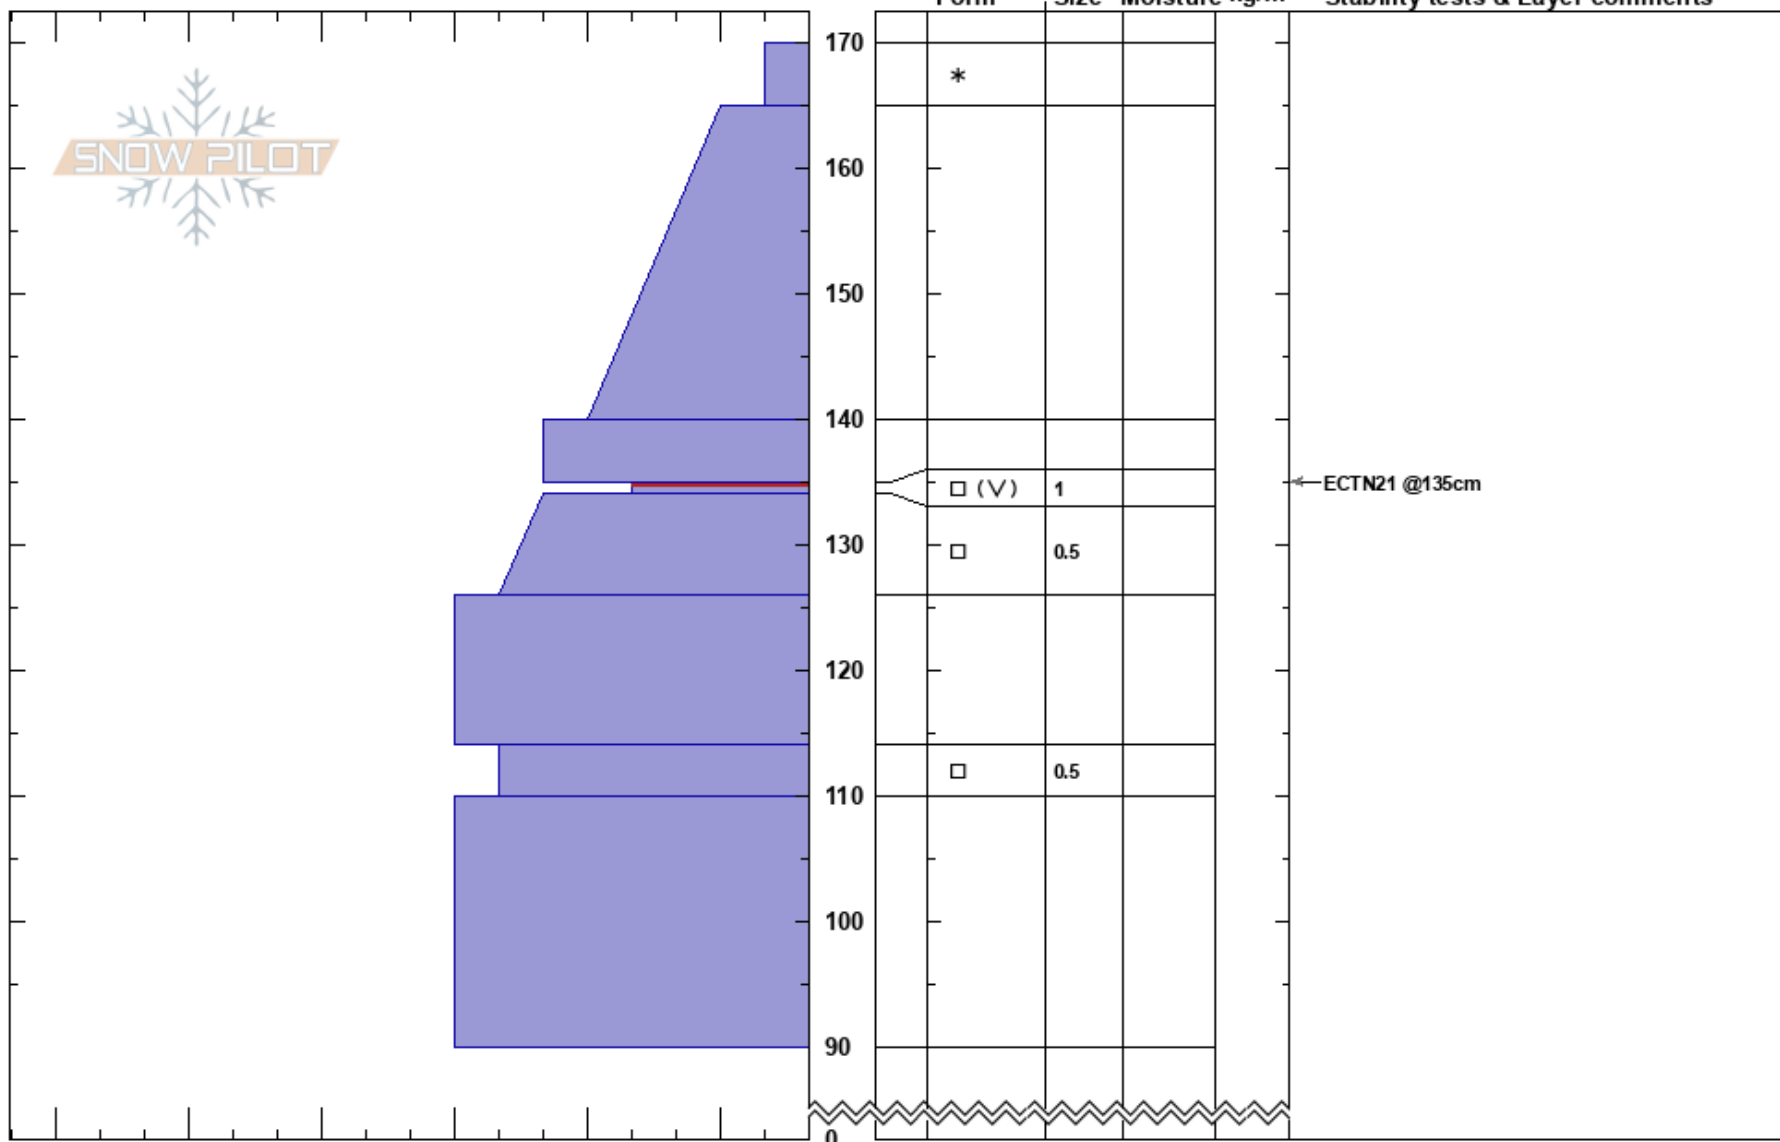

North Barronette
 Beartooths
 MT
Elevation: 9291 ft
Aspect: 34°
Specifics: We skied slope

Beau Fredlund
 02/04/2023 - 2:00pm
Co-ord: 45.00491N, -110.07228E
Slope Angle: 33°
Wind Loading:

Stability:
Air Temperature:
Sky Cover: OVC
Precipitation: S-1
Wind: SW Light Breeze

HS: 170
Layer Notes: 135-134cm: Problematic layer

Notes: