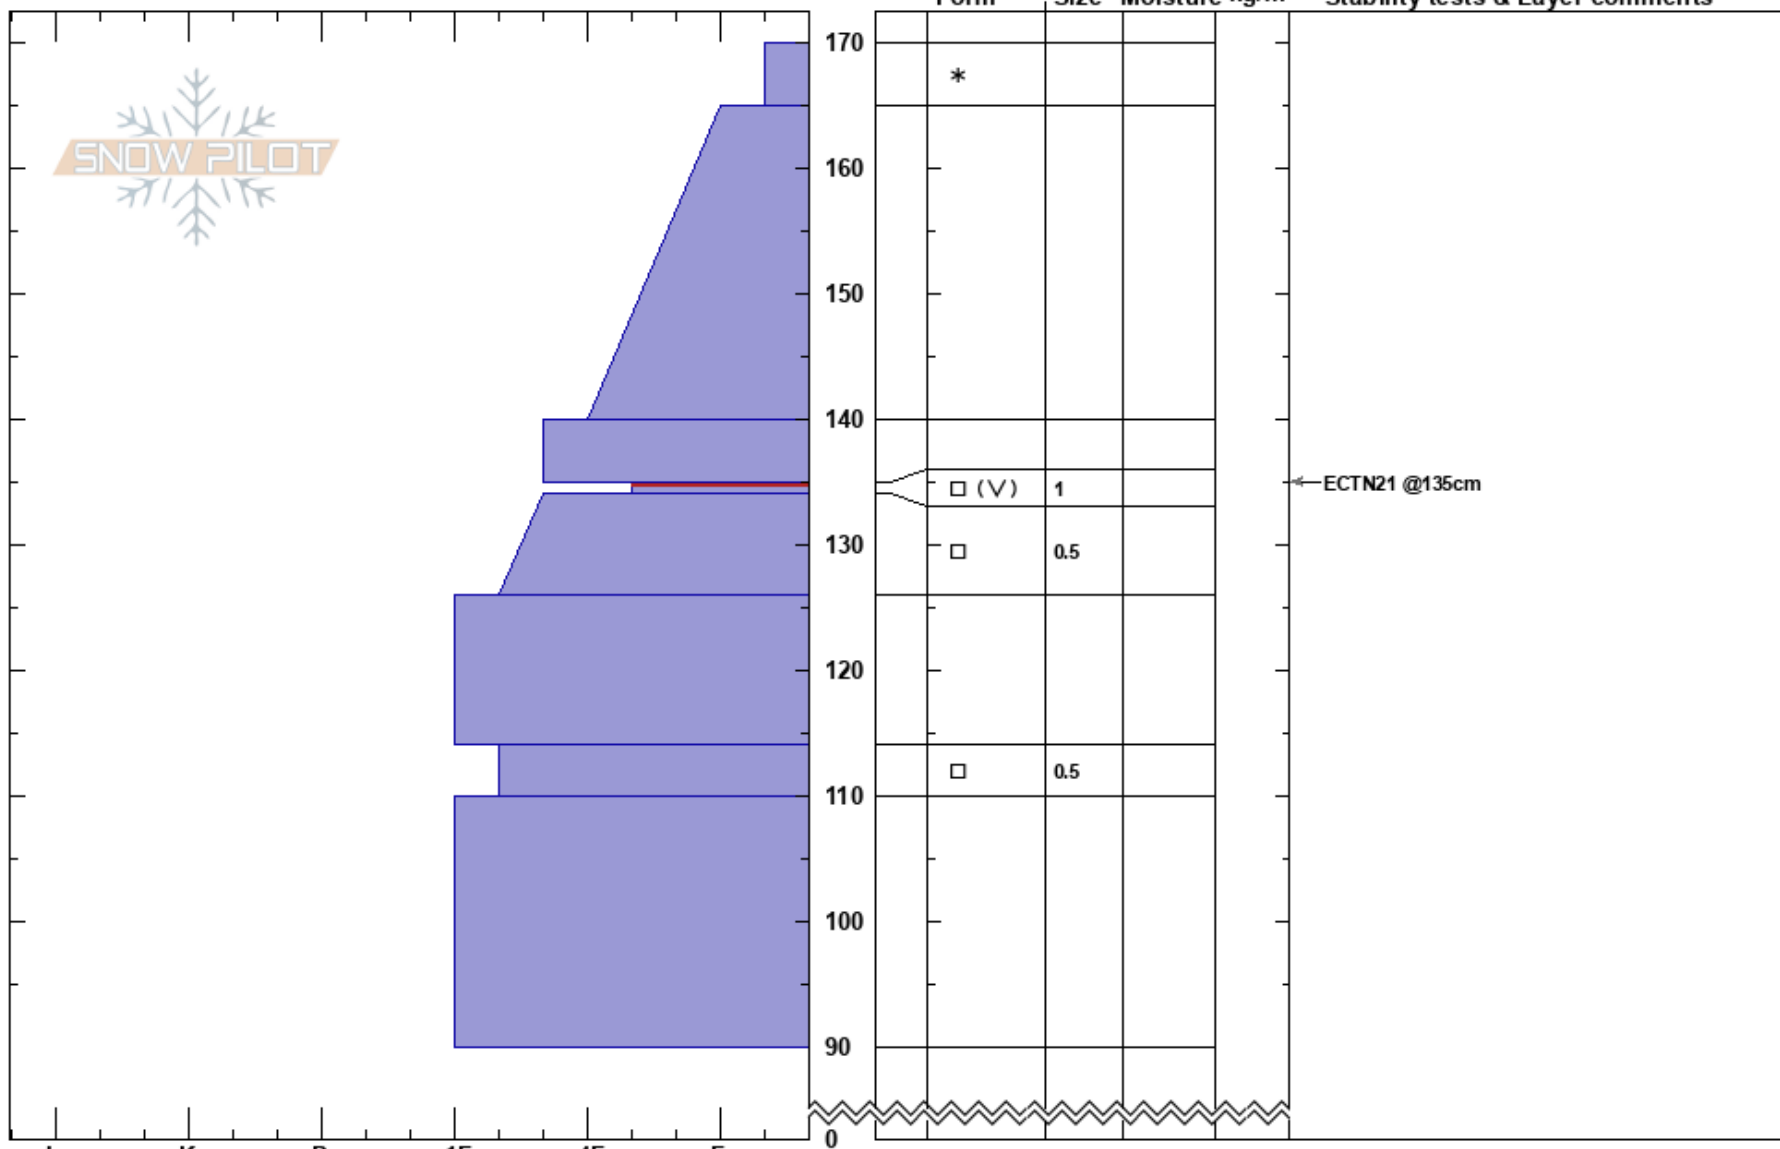

North Barronette
 Beartooths
 MT
Elevation: 9291 ft
Aspect: 34°
Specifics: We skied slope

Beau Fredlund
 02/04/2023 - 2:00pm
Co-ord: 45.00491N, -110.07228E
Slope Angle: 33°
Wind Loading:

Stability:
Air Temperature:
Sky Cover: OVC
Precipitation: S-1
Wind: SW Light Breeze

HS: 170
Layer Notes: 135-134cm: Problematic layer

Notes: