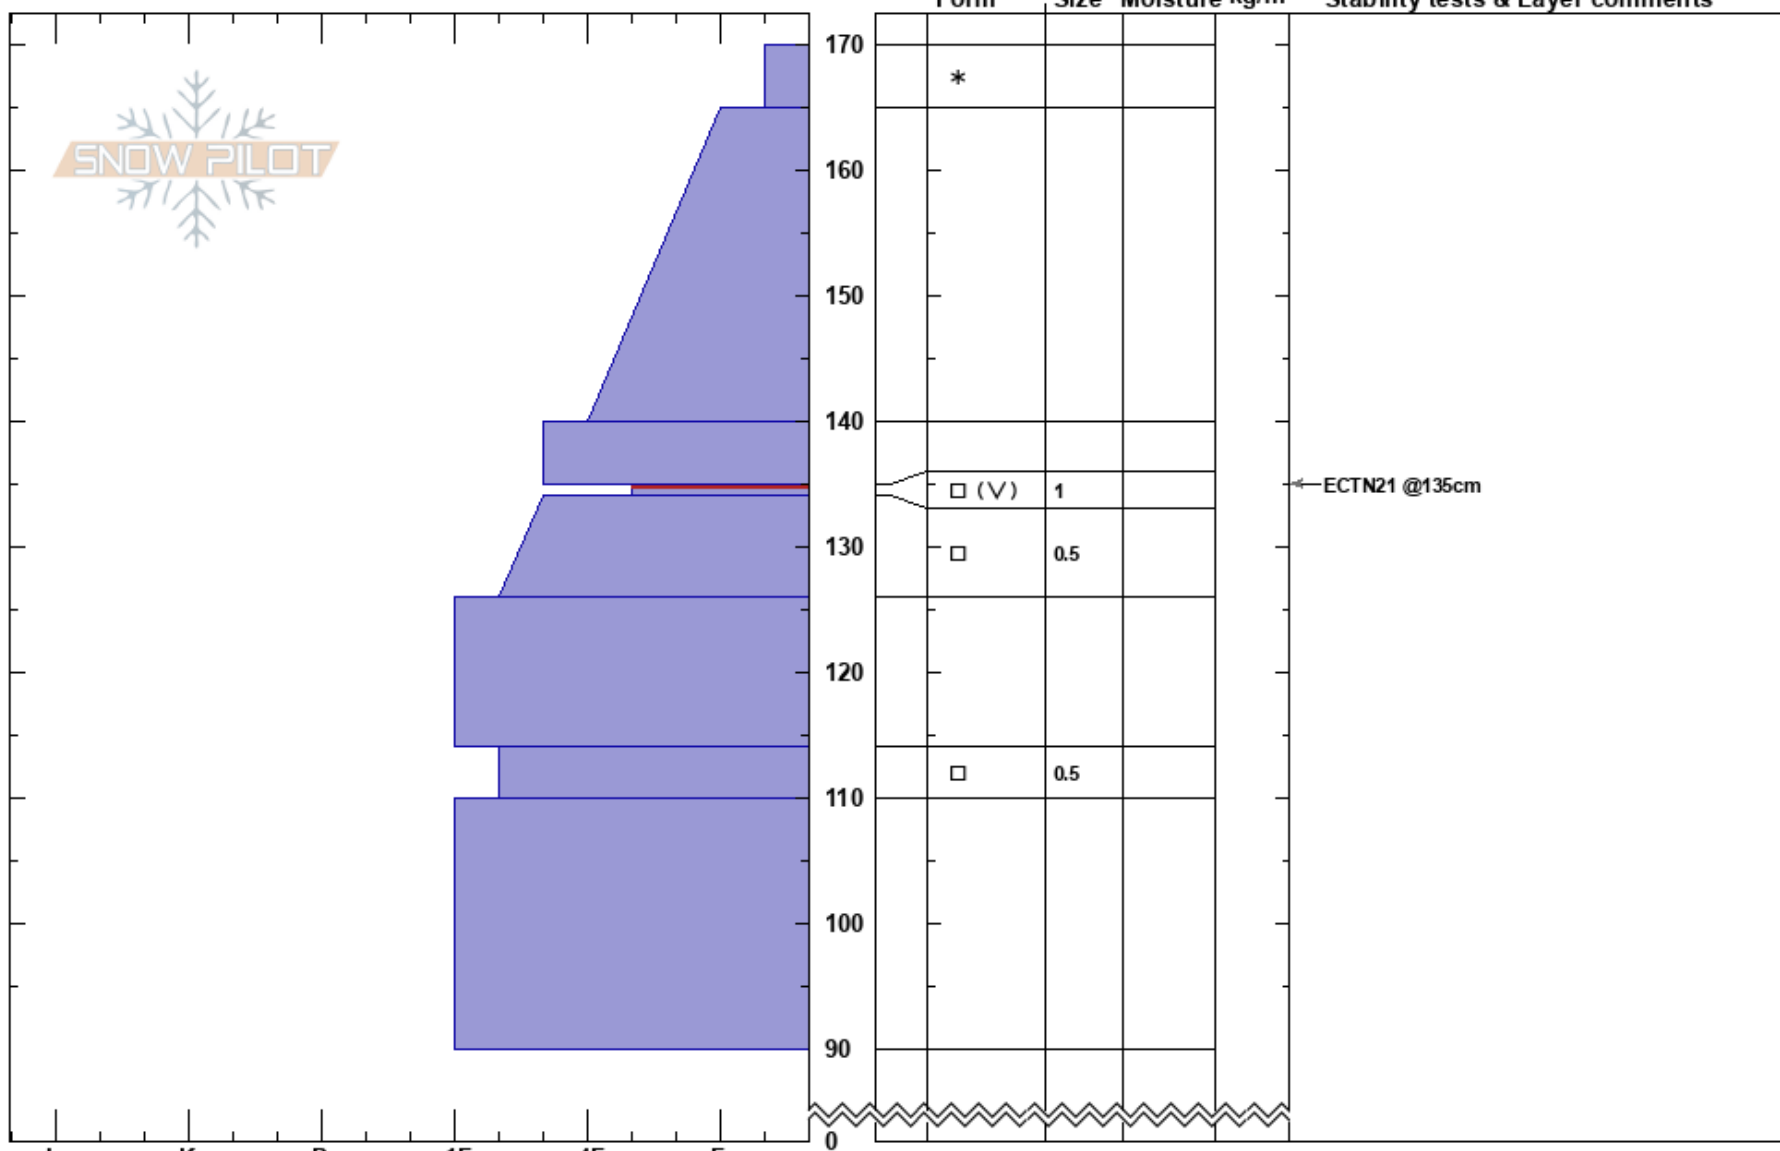

North Barronette  
 Beartooths  
 MT  
**Elevation:** 9291 ft  
**Aspect:** 34°  
**Specifics:** We skied slope

Beau Fredlund  
 02/04/2023 - 2:00pm  
**Co-ord:** 45.00491N, -110.07228E  
**Slope Angle:** 33°  
**Wind Loading:**

**Stability:**  
**Air Temperature:**  
**Sky Cover:** OVC  
**Precipitation:** S-1  
**Wind:** SW Light Breeze

**HS:** 170  
**Layer Notes:** 135-134cm: Problematic layer

**Notes:**