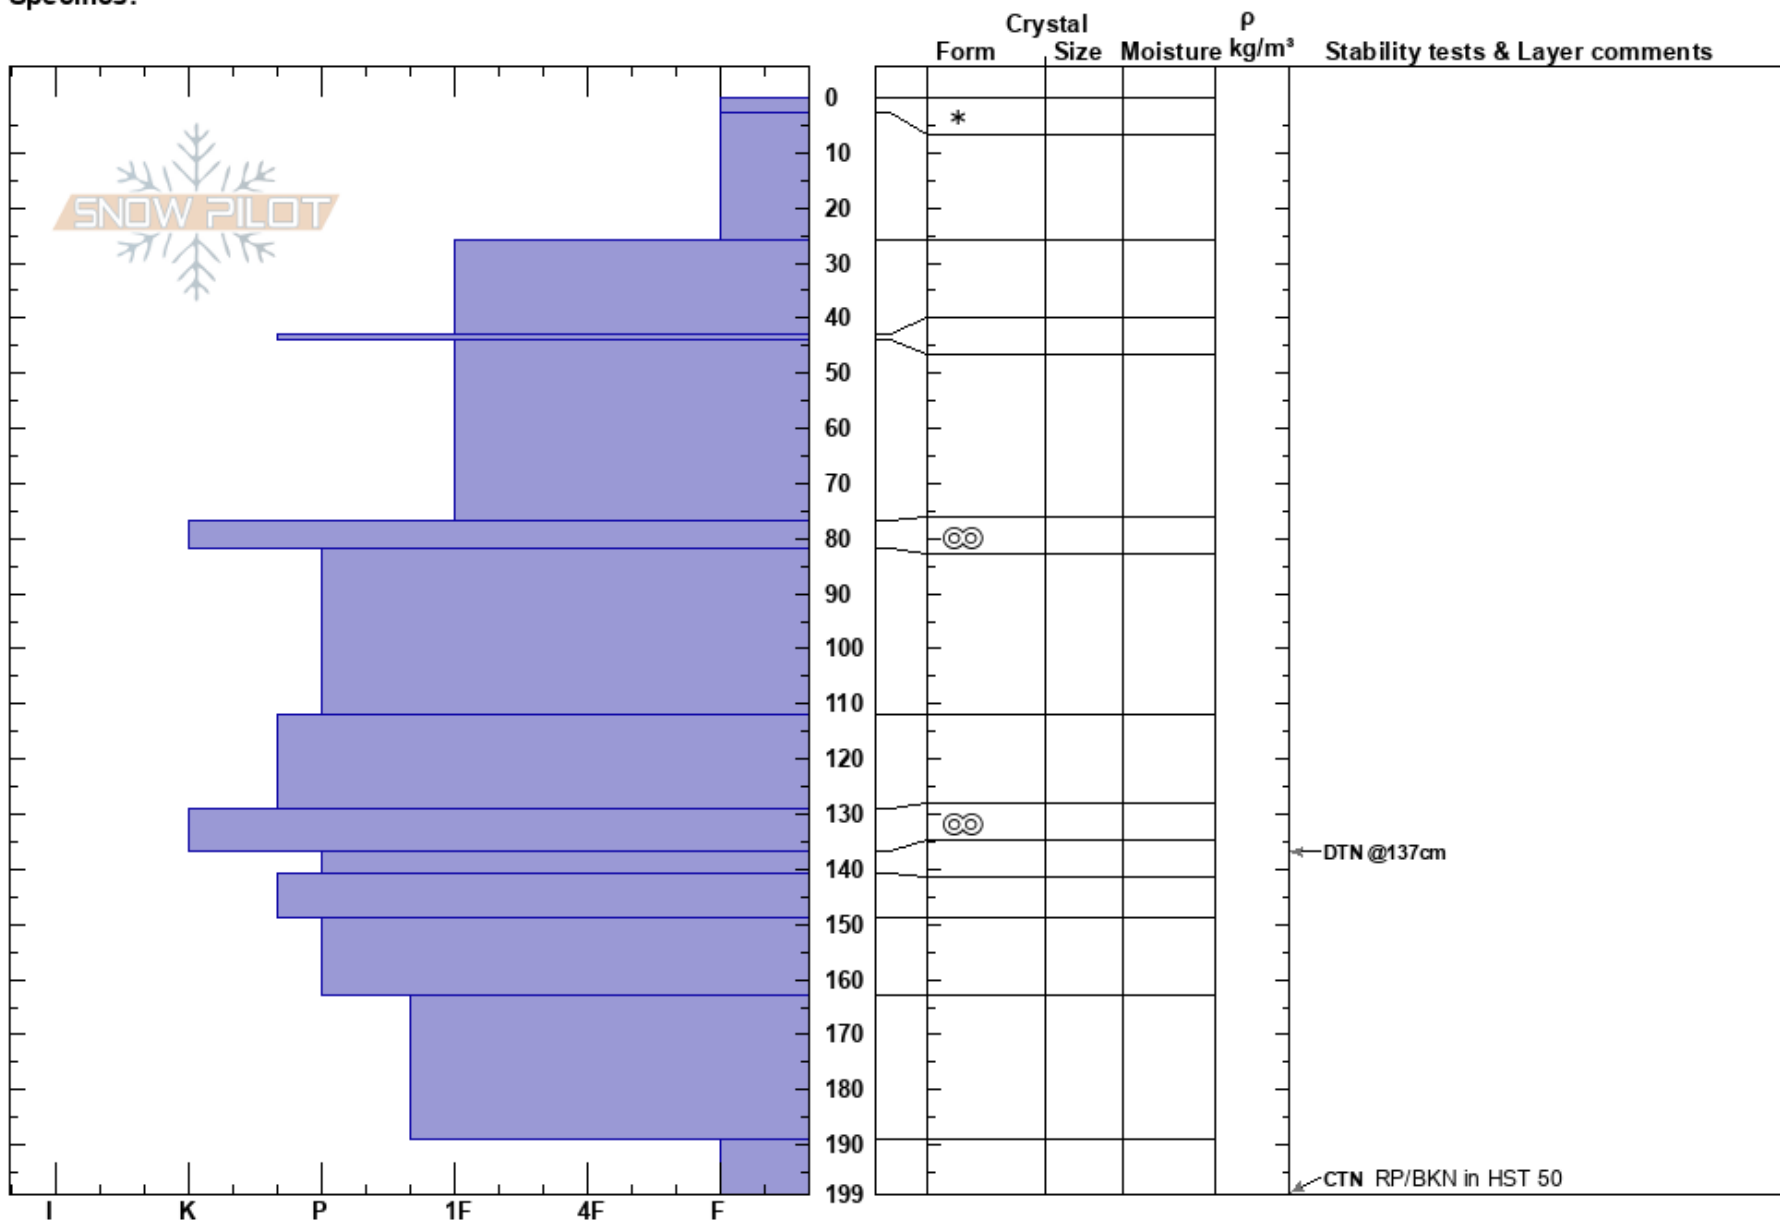

Mid 12 Bears
 monashee
 CA
 Elevation: 1680 m
 Aspect: E
 Specifics:

Shea Hickman
 02/05/2023 - 2:00pm
 Co-ord:
 Slope Angle: 32°
 Wind Loading: previous

Stability:
 Air Temperature: -2.2°C
 Sky Cover: OVC
 Precipitation: S-1
 Wind: SW Light Breeze

HS: 199 Layer Notes:

Notes: