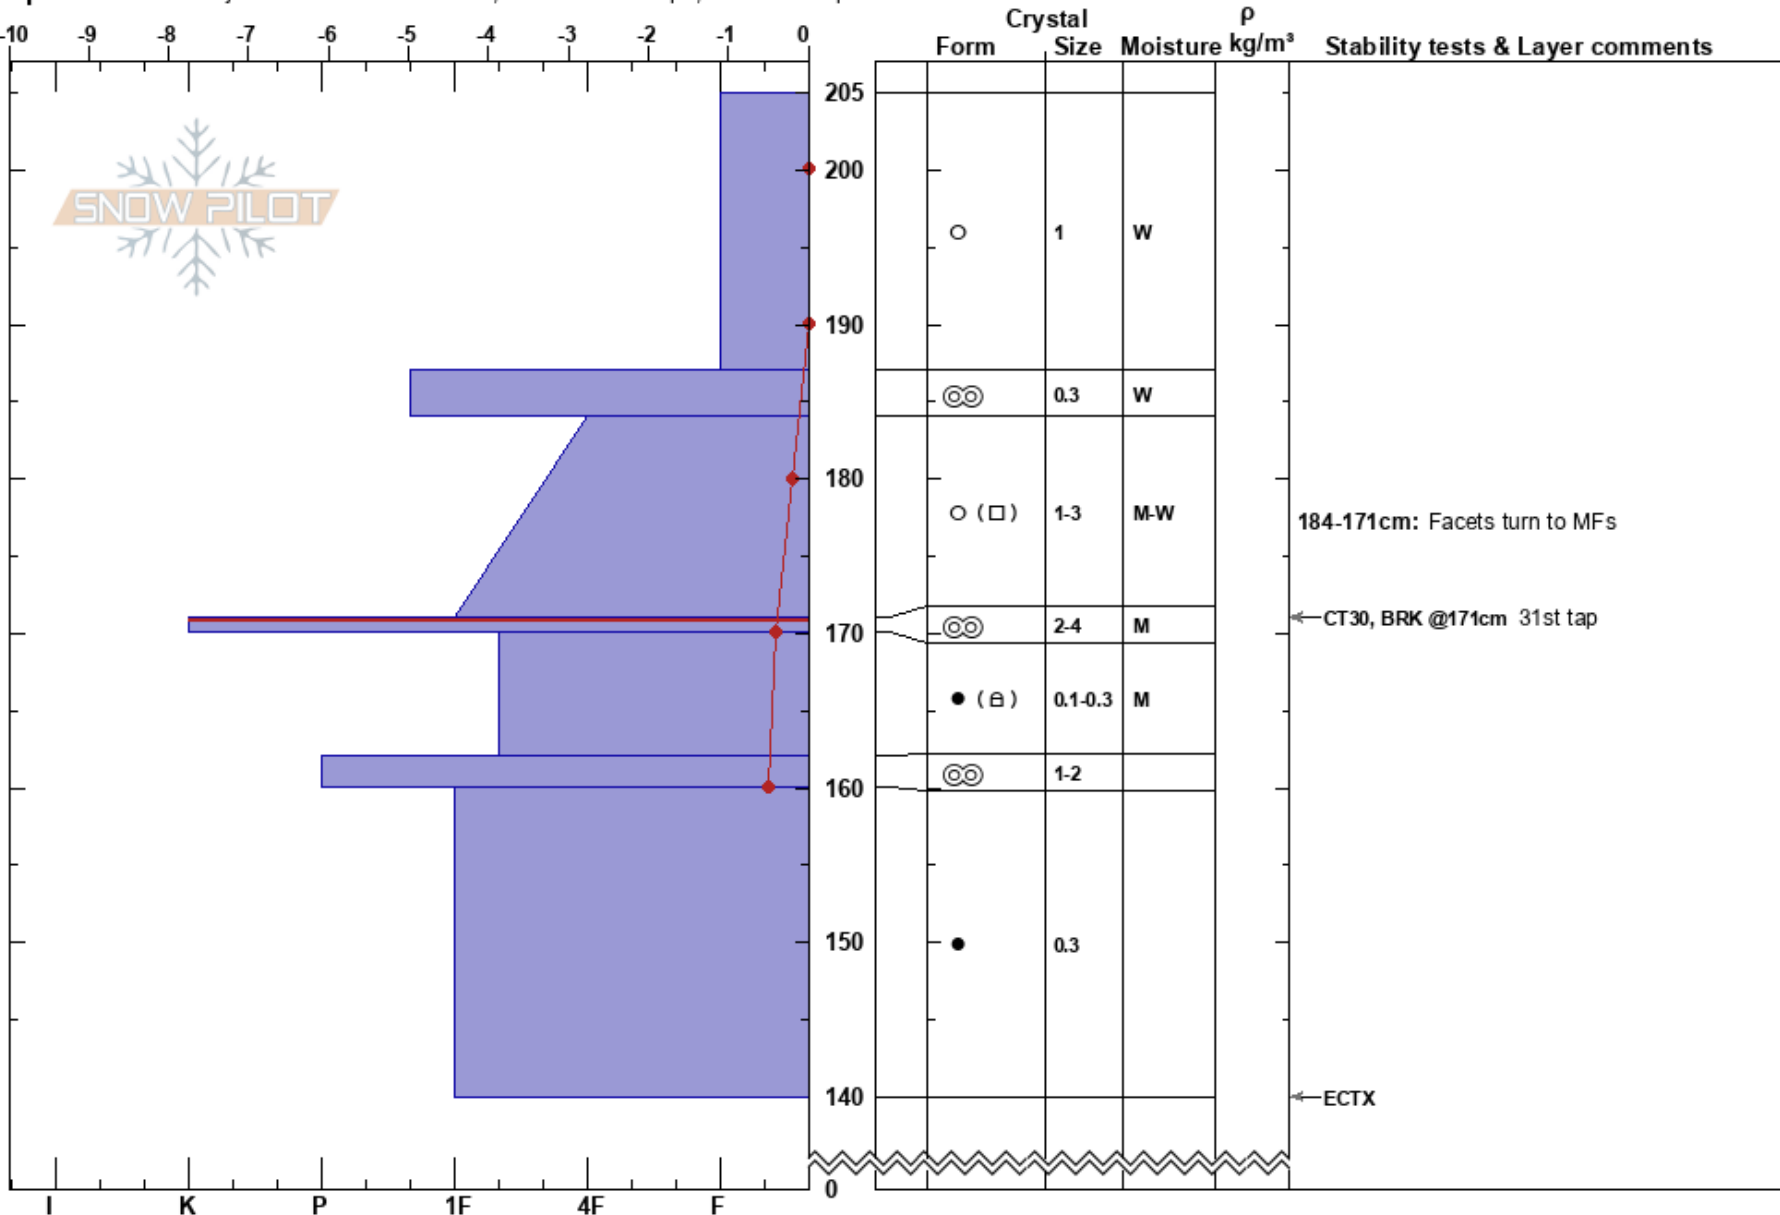

Matilda Bowl Crown
 Central Wasatch
 UT
 Elevation: 9635 ft
 Aspect: 180°

Austen Beason
 02/04/2023 - 1:00pm
 Co-ord: 12T 447619W 4494307N
 Slope Angle: 41°
 Wind Loading: no

Stability: Good
 Air Temperature: 2°C
 Sky Cover: FEW
 Precipitation: NO
 Wind: SW Light Breeze

HS:205
 PF: 40
 PS: 15
 Layer Notes:
 184-171cm: Facets turn to MFs
 171-170cm: Problematic layer

Specifics: Pit is adjacent to avalanche: crown; Ski tracks on slope; We skied slope

Notes: