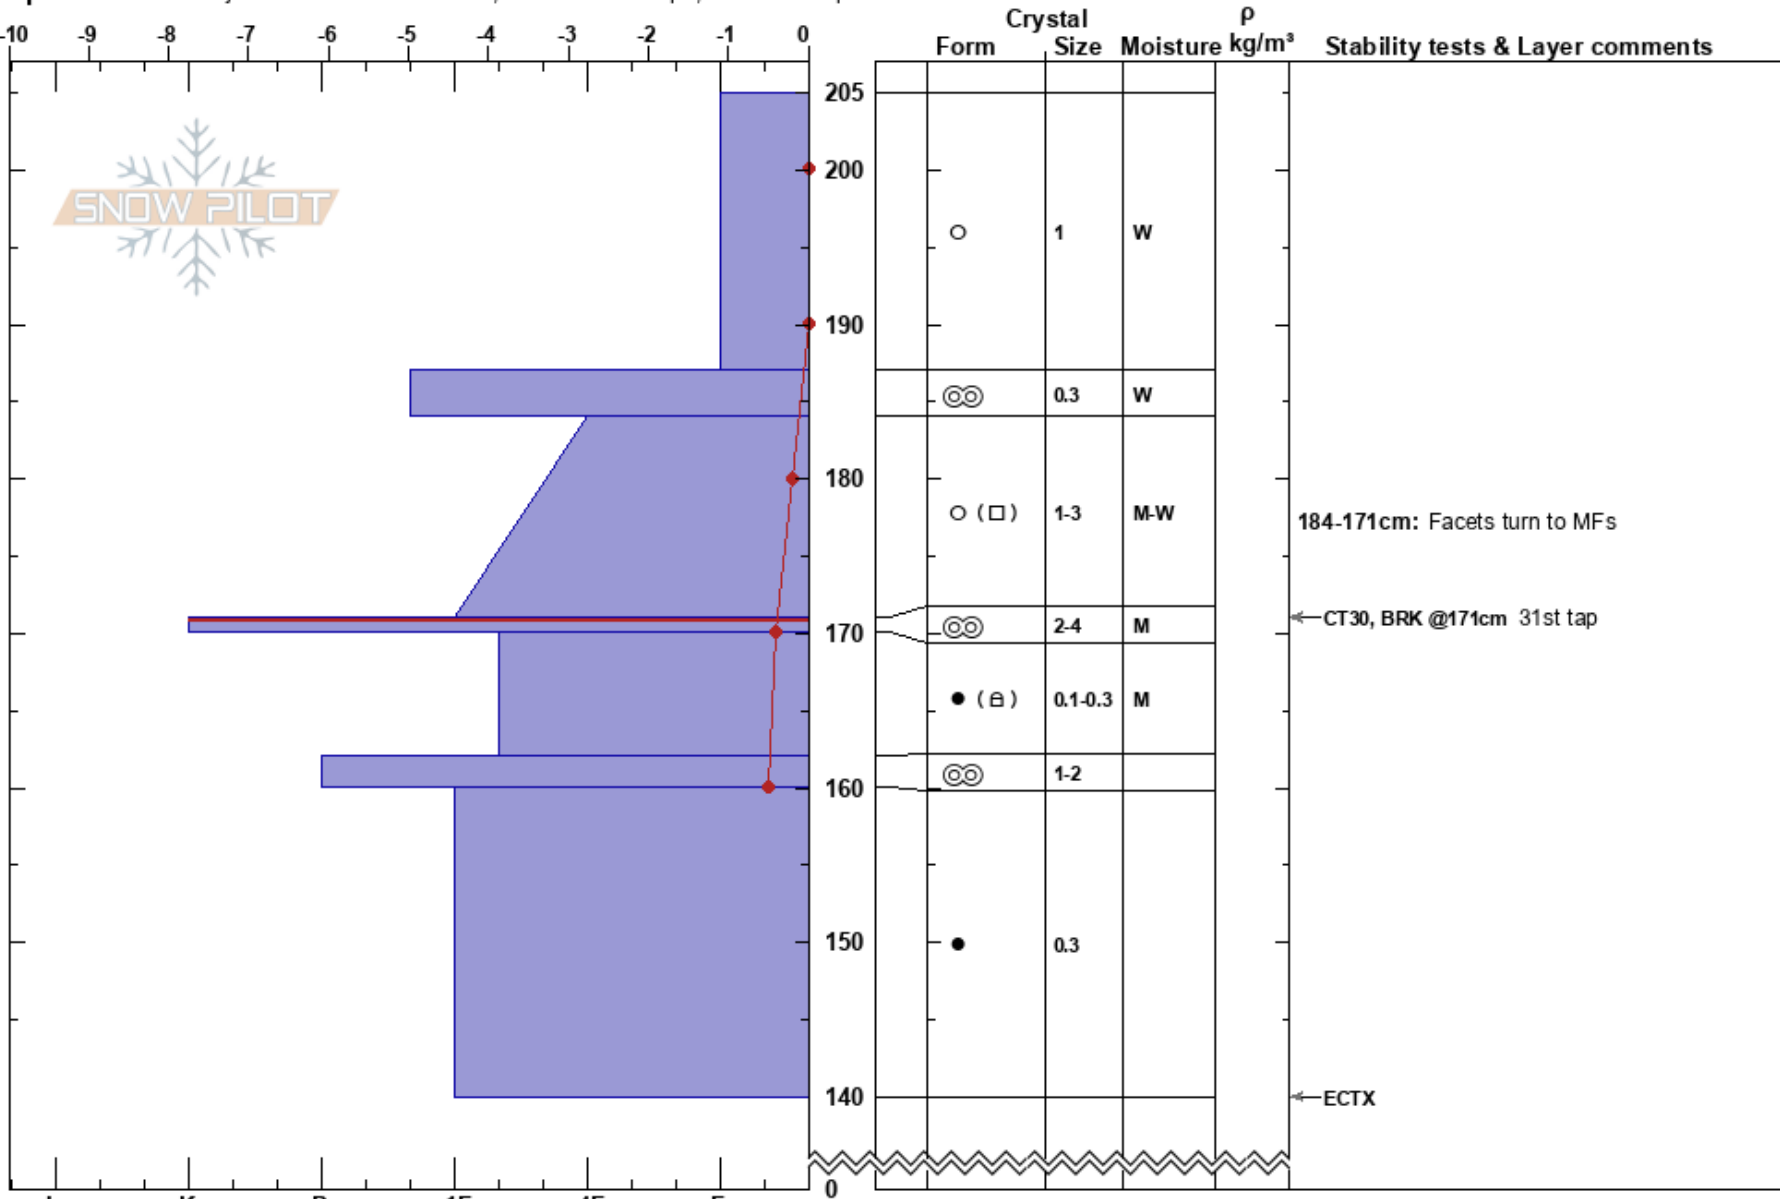

Matilda Bowl Crown
 Central Wasatch
 UT
 Elevation: 9635 ft
 Aspect: 180°
 Specifics: Pit is adjacent to avalanche: crown; Ski tracks on slope; We skied slope

Austen Beason
 02/04/2023 - 1:00pm
 Co-ord: 12T 447619W 4494307N
 Slope Angle: 41°
 Wind Loading: no

Stability: Good
 Air Temperature: 2°C
 Sky Cover: FEW
 Precipitation: NO
 Wind: SW Light Breeze

HS:205
 PF: 40
 PS: 15
 Layer Notes:
 184-171cm: Facets turn to MFs
 171-170cm: Problematic layer

Notes: