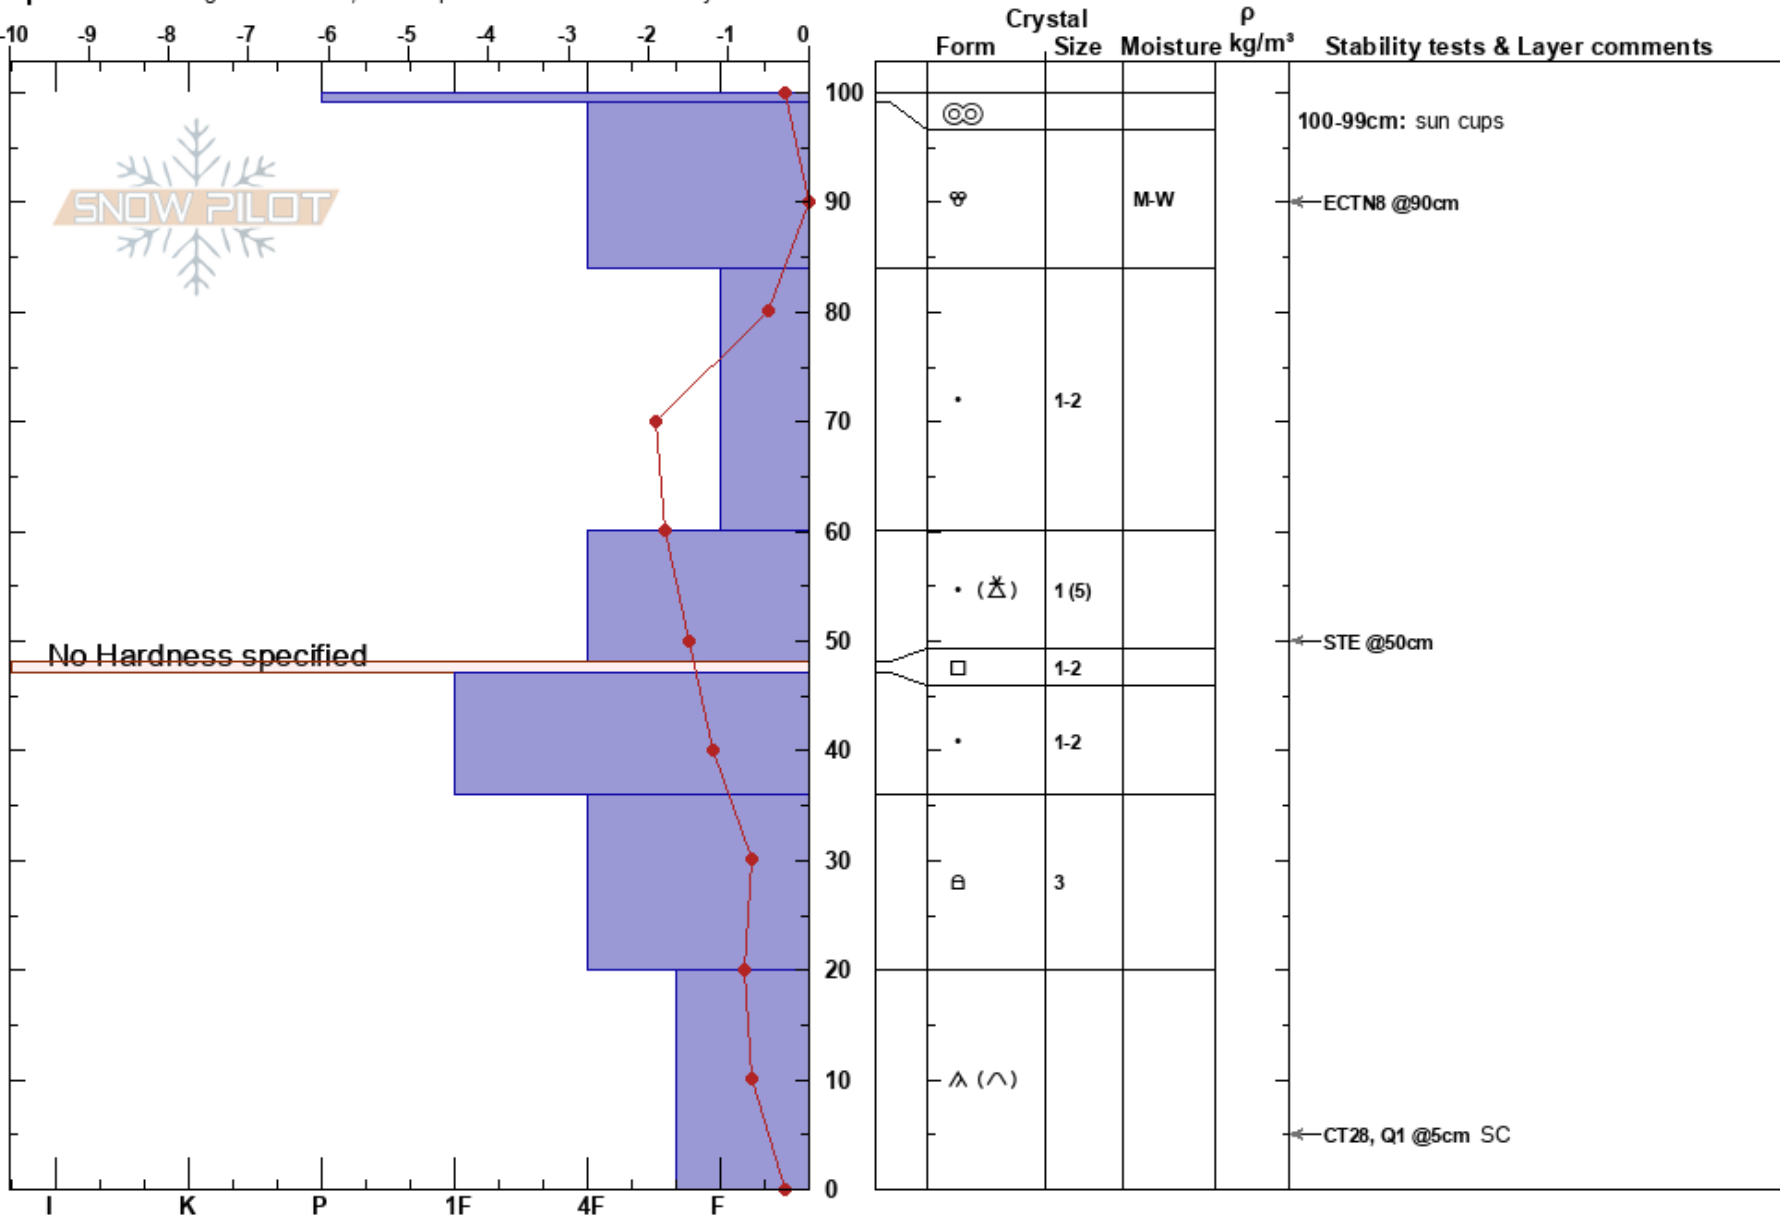

1/4 Moon
 Wasatch Range
 UT
 Elevation: 9117 ft
 Aspect: SE

Abby Owens
 02/04/2023 - 1:05pm
 Co-ord:
 Slope Angle: 29°
 Wind Loading:

Stability: **HS: 100**
 Air Temperature: -1.4°C **PF: 30**
 Sky Cover: FEW **PS: 15**
 Precipitation: NO
 Wind: Calm
 100-99cm: sun cups
 20-0cm: Problematic layer

Specifics: Pit dug in a Ski Area; Pit is representative of backcountry

No Hardness specified

Notes: