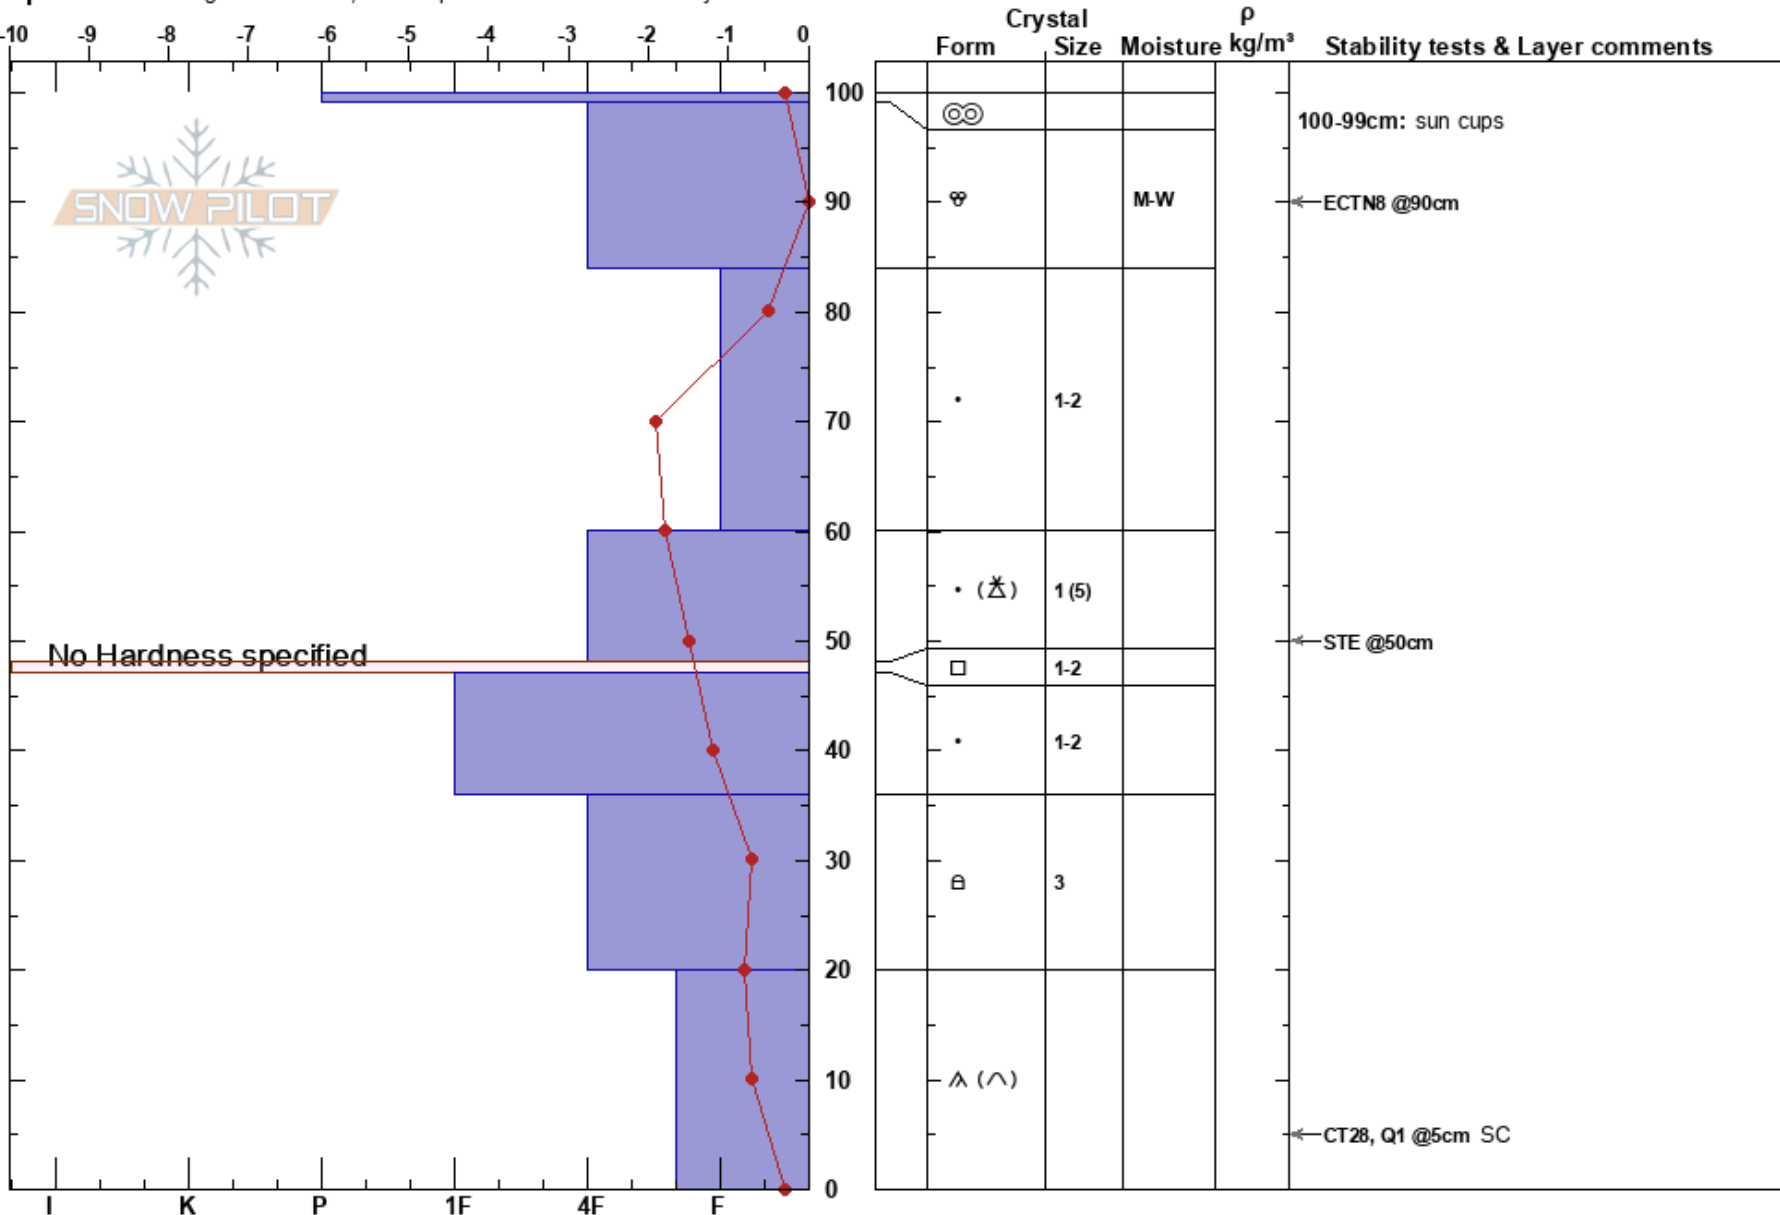

1/4 Moon  
 Wasatch Range  
 UT  
 Elevation: 9117 ft  
 Aspect: SE

Abby Owens  
 02/04/2023 - 1:05pm  
 Co-ord:  
 Slope Angle: 29°  
 Wind Loading:

Stability: **HS: 100**  
 Air Temperature: -1.4°C **PF: 30**  
 Sky Cover: FEW **PS: 15**  
 Precipitation: NO  
 Wind: Calm  
 100-99cm: sun cups  
 20-0cm: Problematic layer

Specifics: Pit dug in a Ski Area; Pit is representative of backcountry

No Hardness specified

Notes: