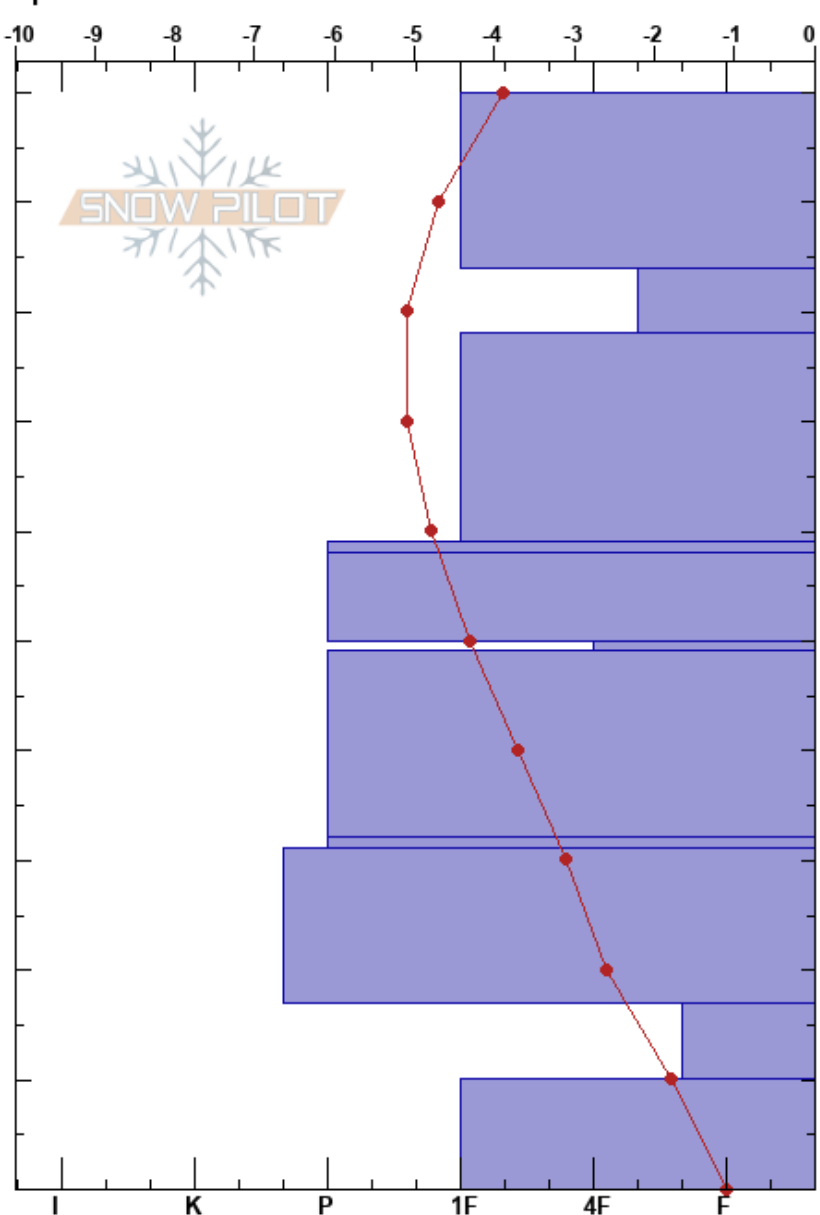

Mad Max
 Monashee
 BC
 Elevation: 2075 m
 Aspect: NW
 Specifics:

Mustang Powder
 04/02/2023 - 00:30
 Co-ord:
 Slope Angle: 5°
 Wind Loading: yes

Stability:
 Air Temperature: -4.5°C
 Sky Cover: OVC
 Precipitation: NO
 Wind: SW Light Breeze

HS: 100
 PF: 25
 17-10cm: Problematic layer
 10-0cm: Crusty

Height (m)	Crystal		Moisture	ρ kg/m ³	Stability tests & Layer comments
	Form	Size			
100					
90	/ (•)	0.5 (0.3)	D		
80	/	1-1.5	D		← CT9, RP @84cm ← CT6, RP @84cm
70	•	0.5	D		
60	⊙⊙	0.5	D		
50	⊖	0.5	D		
40	⊖	0.5	D		
30	⊙⊙	0.5	D		
20	⊖	0.5	D		
10	^	3	D		← CT22, SC @17cm
0	^	3-4	D		10-0cm: Crusty