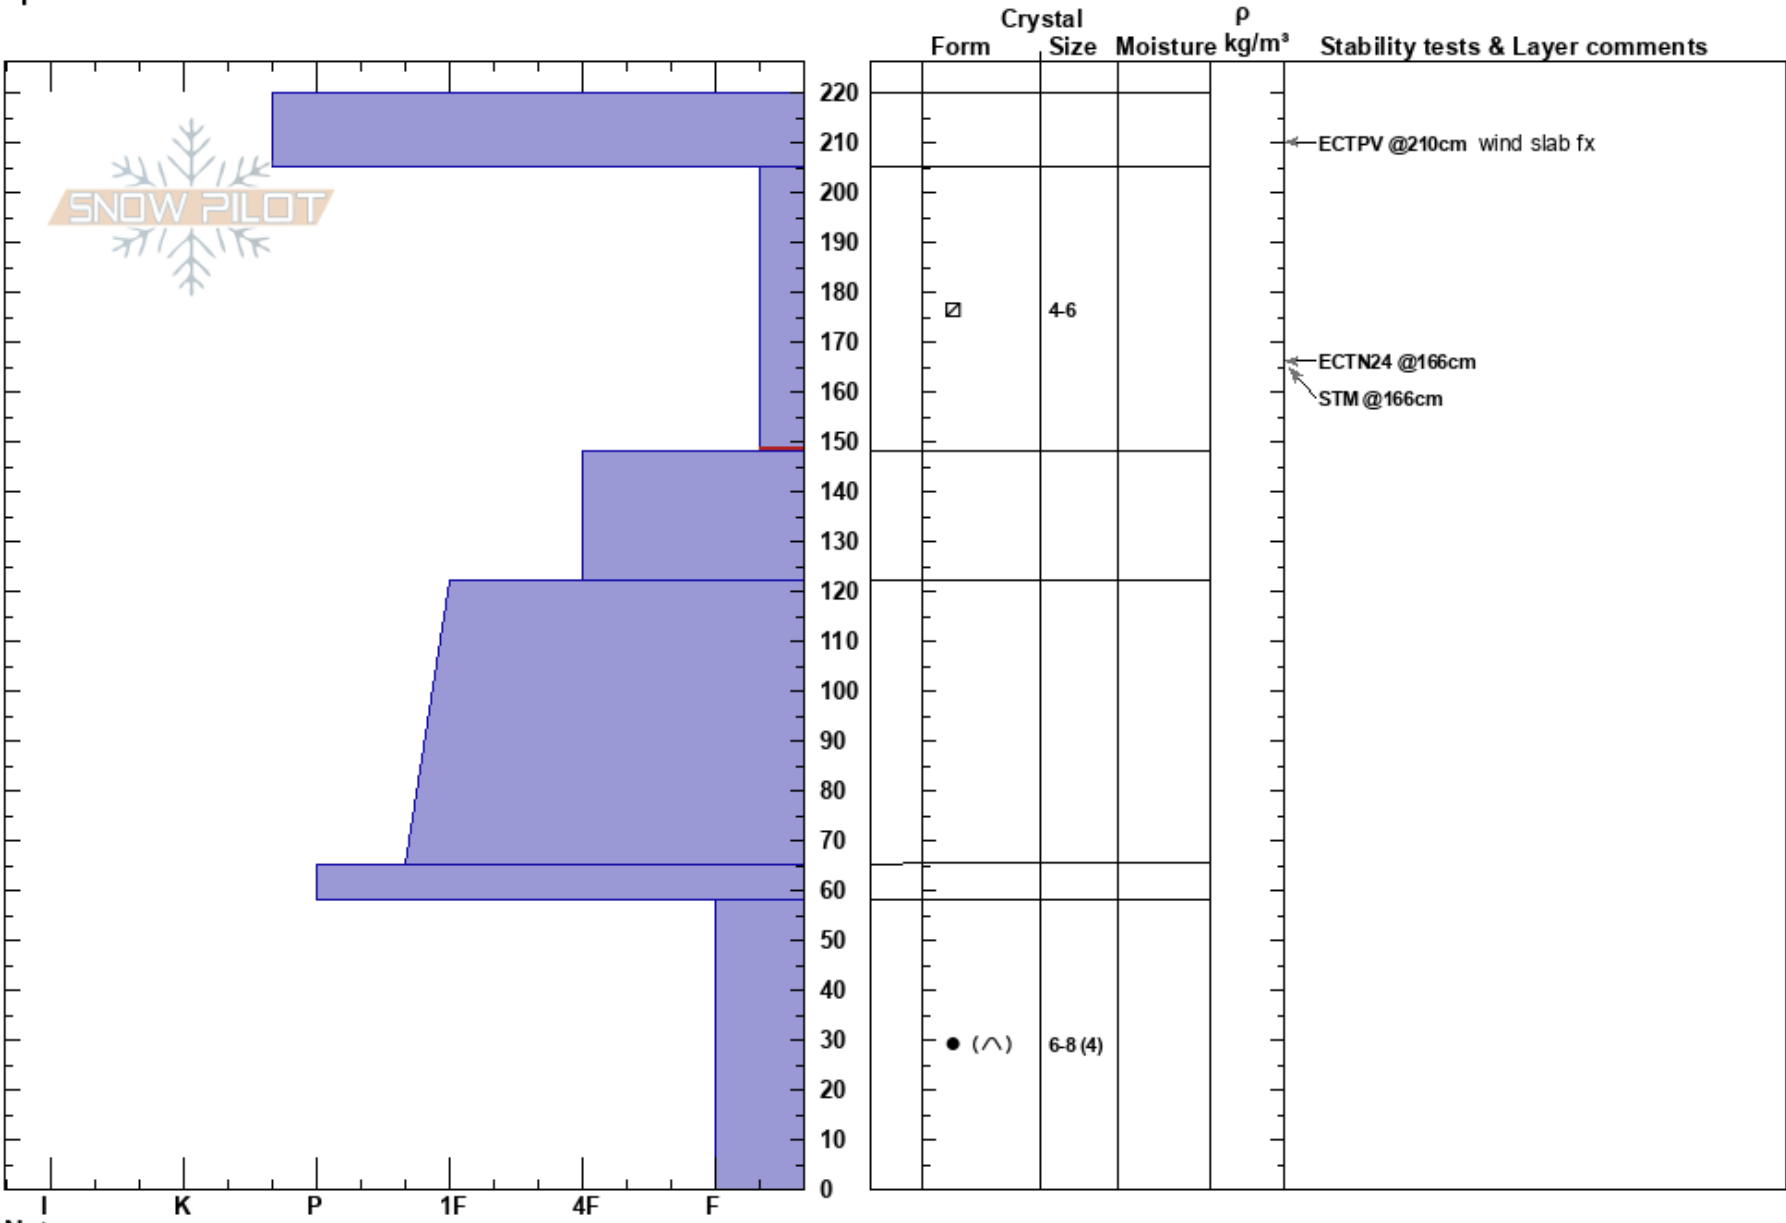

peak 2
 Soldier Mountains
 ID
 Elevation: 9076 ft
 Aspect: E
 Specifics:

cam fields
 02/04/2023 - 8:00am
 Co-ord:
 Slope Angle: 35°
 Wind Loading: yes

Stability: Poor
 Air Temperature: -7°C
 Sky Cover: CLR
 Precipitation: NO
 Wind: W Calm

HS:220
 PF: 2
 PS: 0
 205-148cm: Problematic layer

Notes: