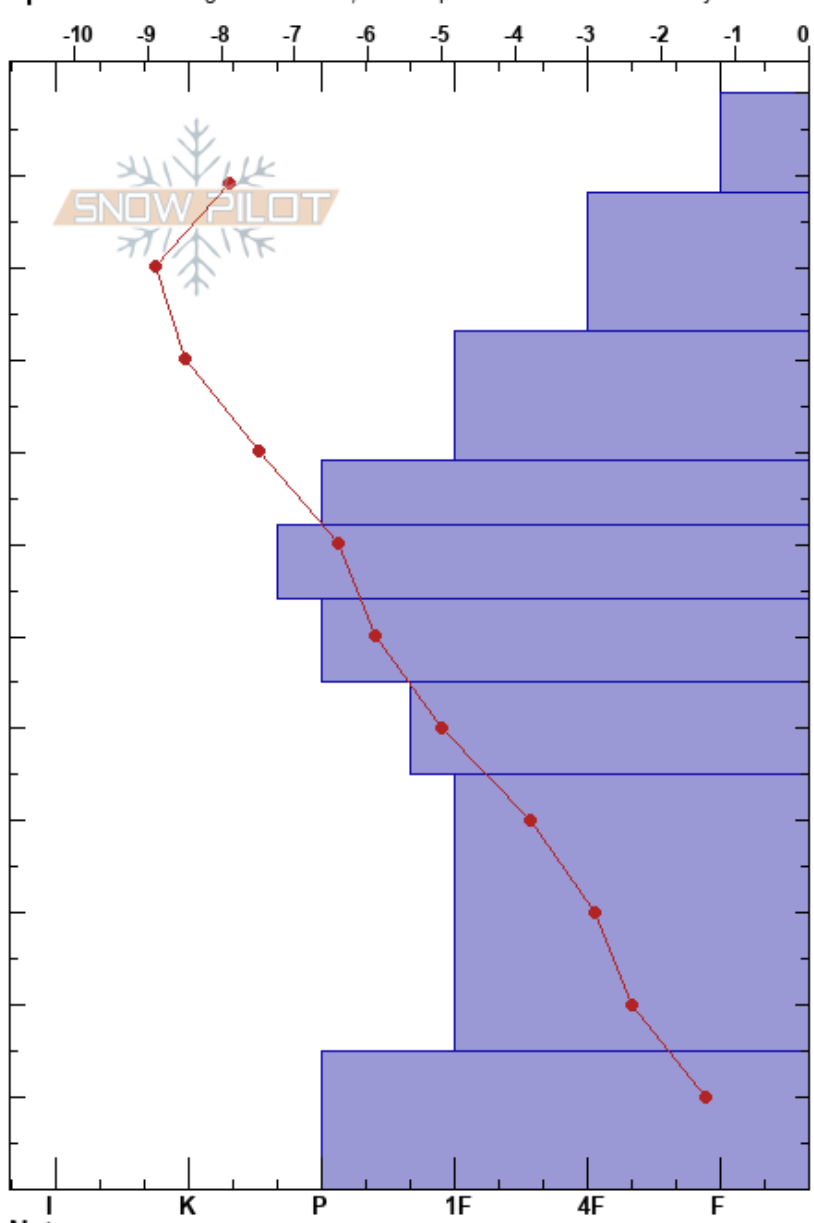

Weekly Profile
 purcell
 BC
 Elevation: 2058 m
 Aspect:
 Specifics: Pit dug in a Ski Area; Pit is representative of backcountry

Kicking Horse Ski Patrol
 03/02/2023 - 13:00
 Co-ord: 51.28372N, -117.07407W
 Slope Angle: 0°
 Wind Loading: no

Stability: **HS: 119** **Layer Notes:**
 Air Temperature: -4°C **PF: 35** 45-15cm: Problematic layer
 Sky Cover: SCT
 Precipitation: NO
 Wind: Calm

Elevation (m)	Crystal		Moisture	ρ kg/m ³	Stability tests & Layer comments
	Form	Size			
119	/	1	D	100	
110				115	
100	□	1	D	250	
90	□	1	D	300	
80	□	0.5-1	D	330	
70	☉	1	D	280	
60	□	1	D	300	
50	□	1-2	D	260	
40				350	
30	□	3	D		
20					
10	□	2-3	D		