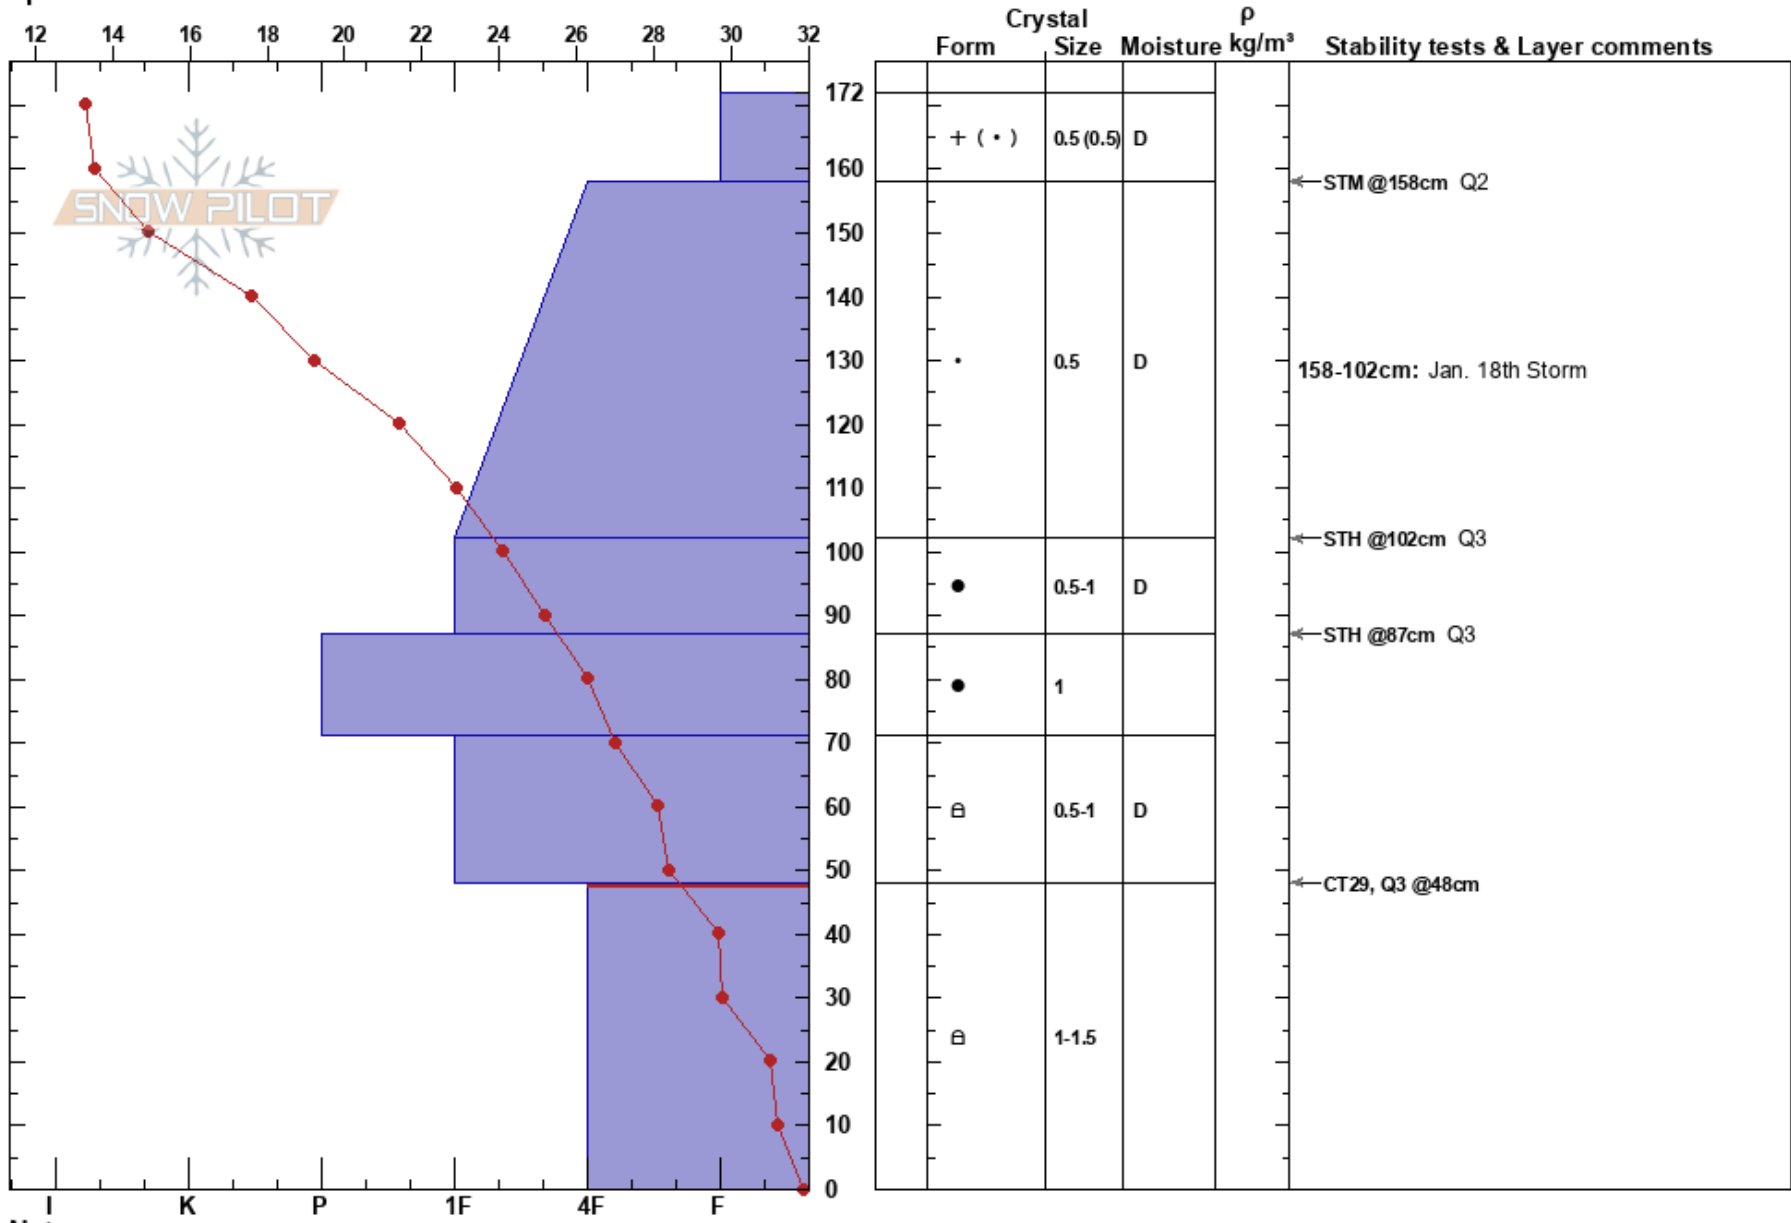

CMC
 San Juan Range
 CO
 Elevation: 10117 ft
 Aspect: N
 Specifics:

Joëlle Griffin
 02/04/2023 - 10:00am
 Co-ord: 38.28980N, -107.61653W
 Slope Angle: 28°
 Wind Loading: no

Stability: **HS: 172**
 Air Temperature: 24.1°F **PF: 25**
 Sky Cover: CLR **PS: 10**
 Precipitation: NO
 Wind: SW Calm
 Layer Notes:
 158-102cm: Jan. 18th Storm
 48-0cm: Problematic layer

Notes: Pit dug off the right hand side of Coal Creek.