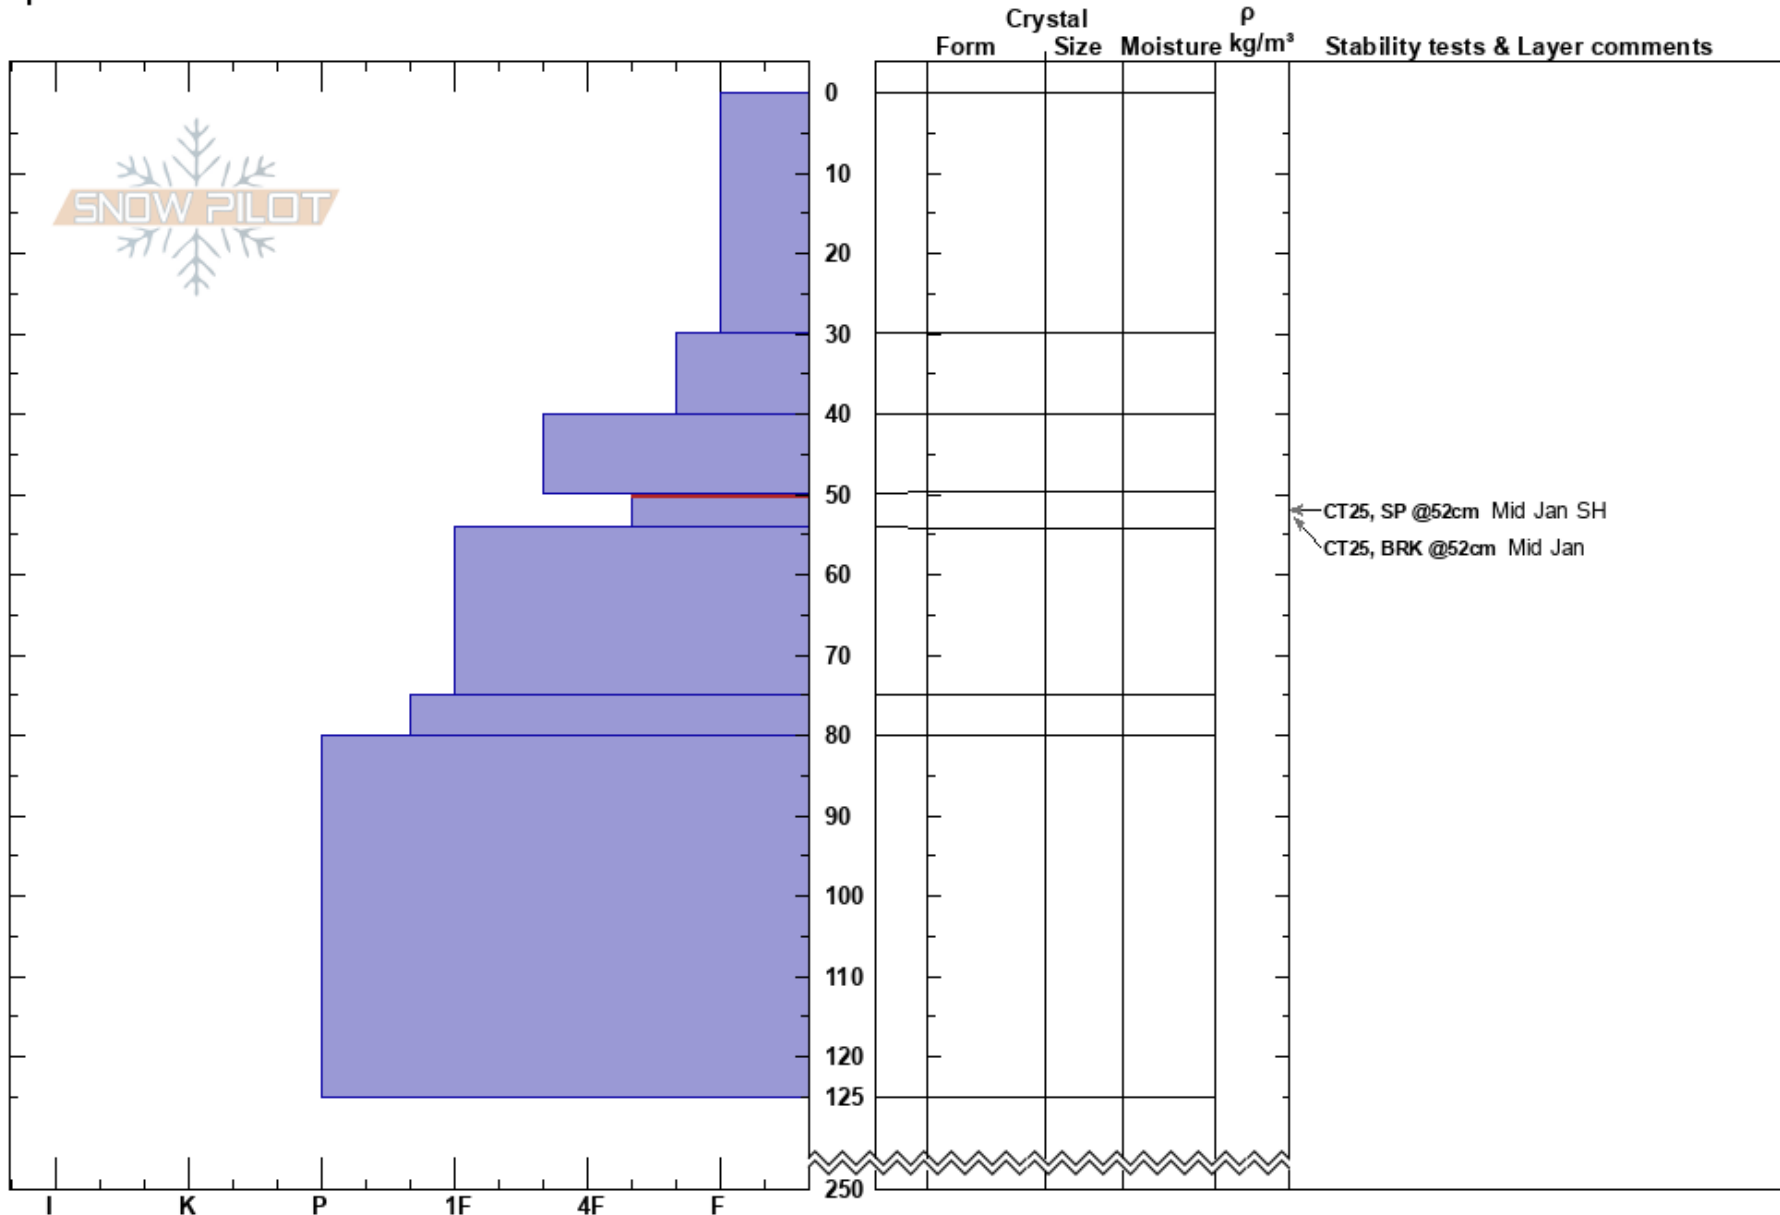

Bullwinkle Feb 3  
 Monashee  
 BC  
 Elevation: 1850 m  
 Aspect: W  
 Specifics:

Shawn West  
 04/02/2023 - 09:45  
 Co-ord:  
 Slope Angle: 36°  
 Wind Loading:

Stability:  
 Air Temperature: -3°C  
 Sky Cover: OVC  
 Precipitation: NO  
 Wind: SW Light Breeze

HS: 250  
 PF: 70 50-54cm: Problematic layer  
 PS: 40

Notes: