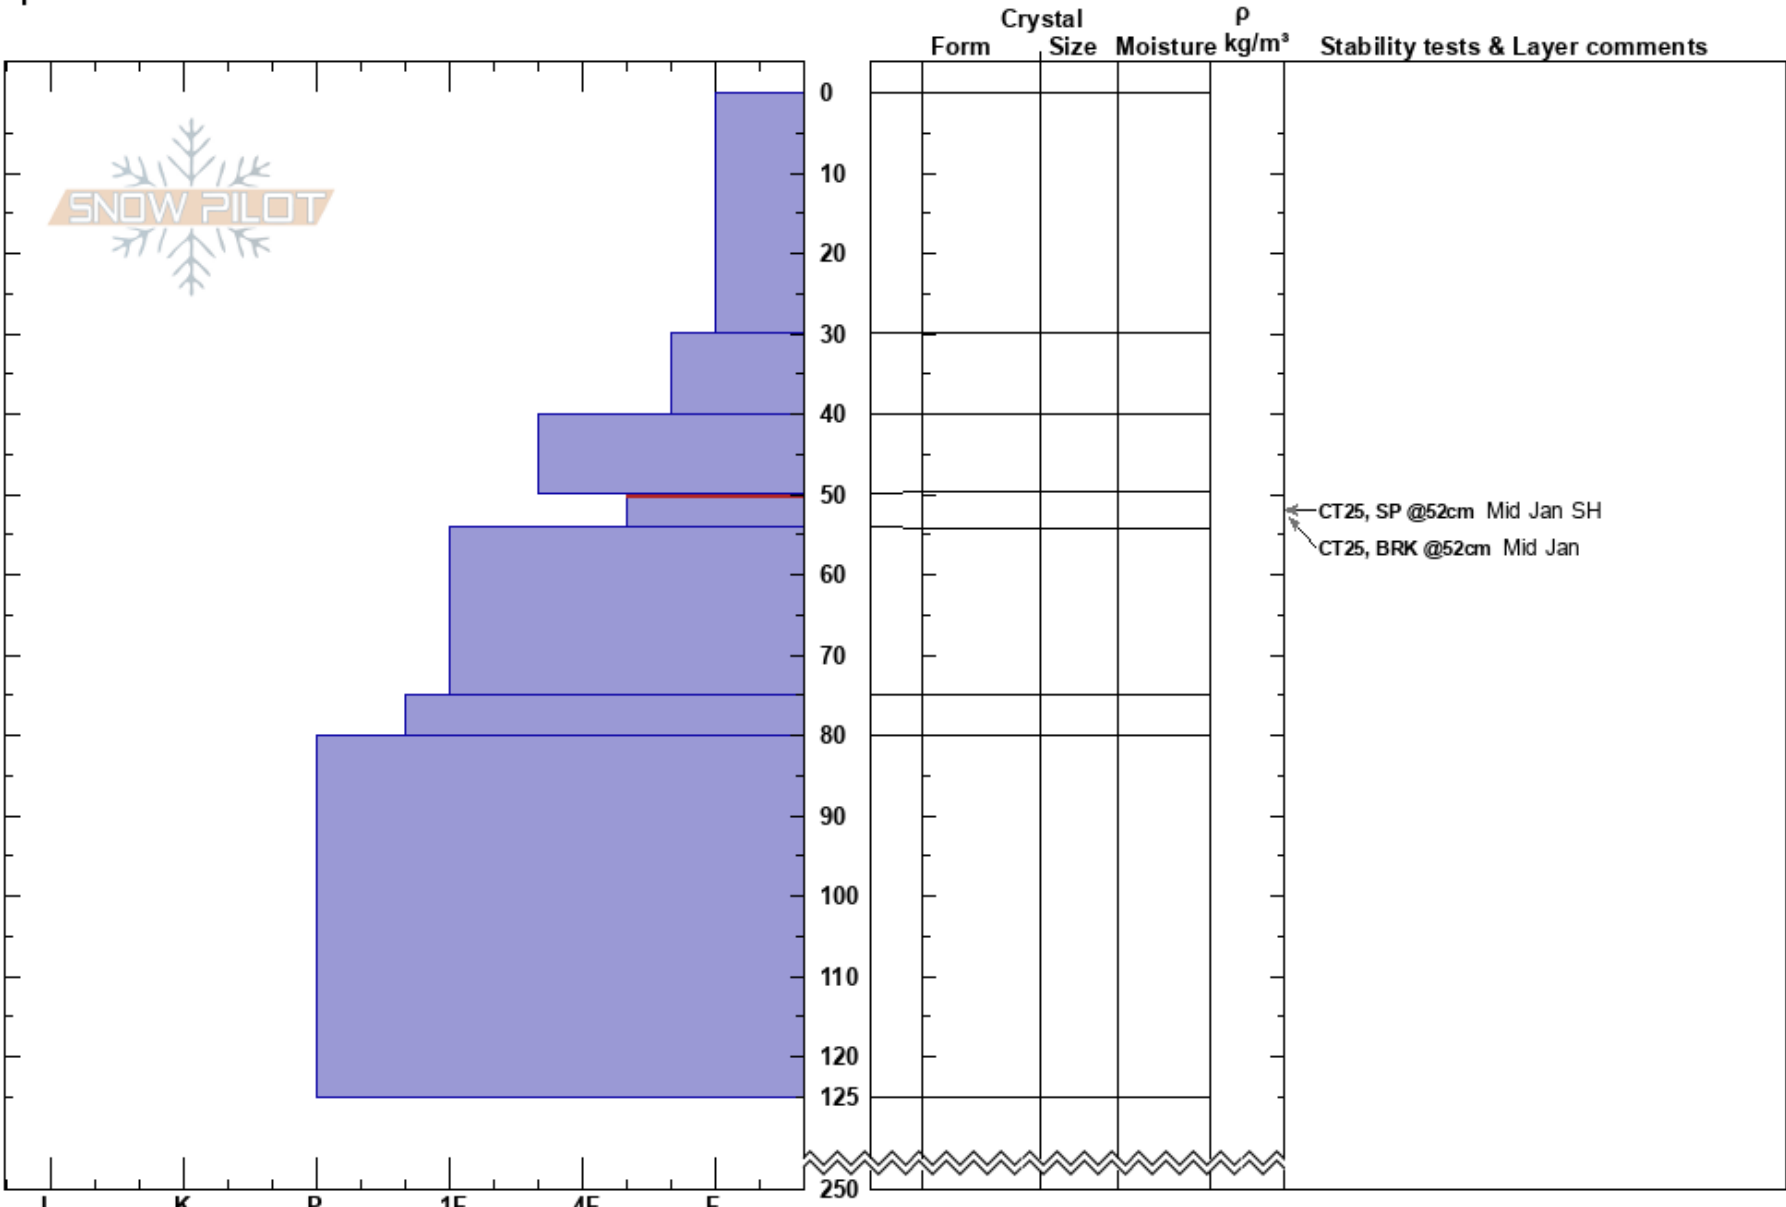

Bullwinkle Feb 3
 Monashee
 BC
 Elevation: 1850 m
 Aspect: W
 Specifics:

Shawn West
 04/02/2023 - 09:45
 Co-ord:
 Slope Angle: 36°
 Wind Loading:

Stability: **HS:250**
 Air Temperature: -3°C **PF: 70** 50-54cm: Problematic layer
 Sky Cover: OVC **PS: 40**
 Precipitation: NO
 Wind: SW Light Breeze