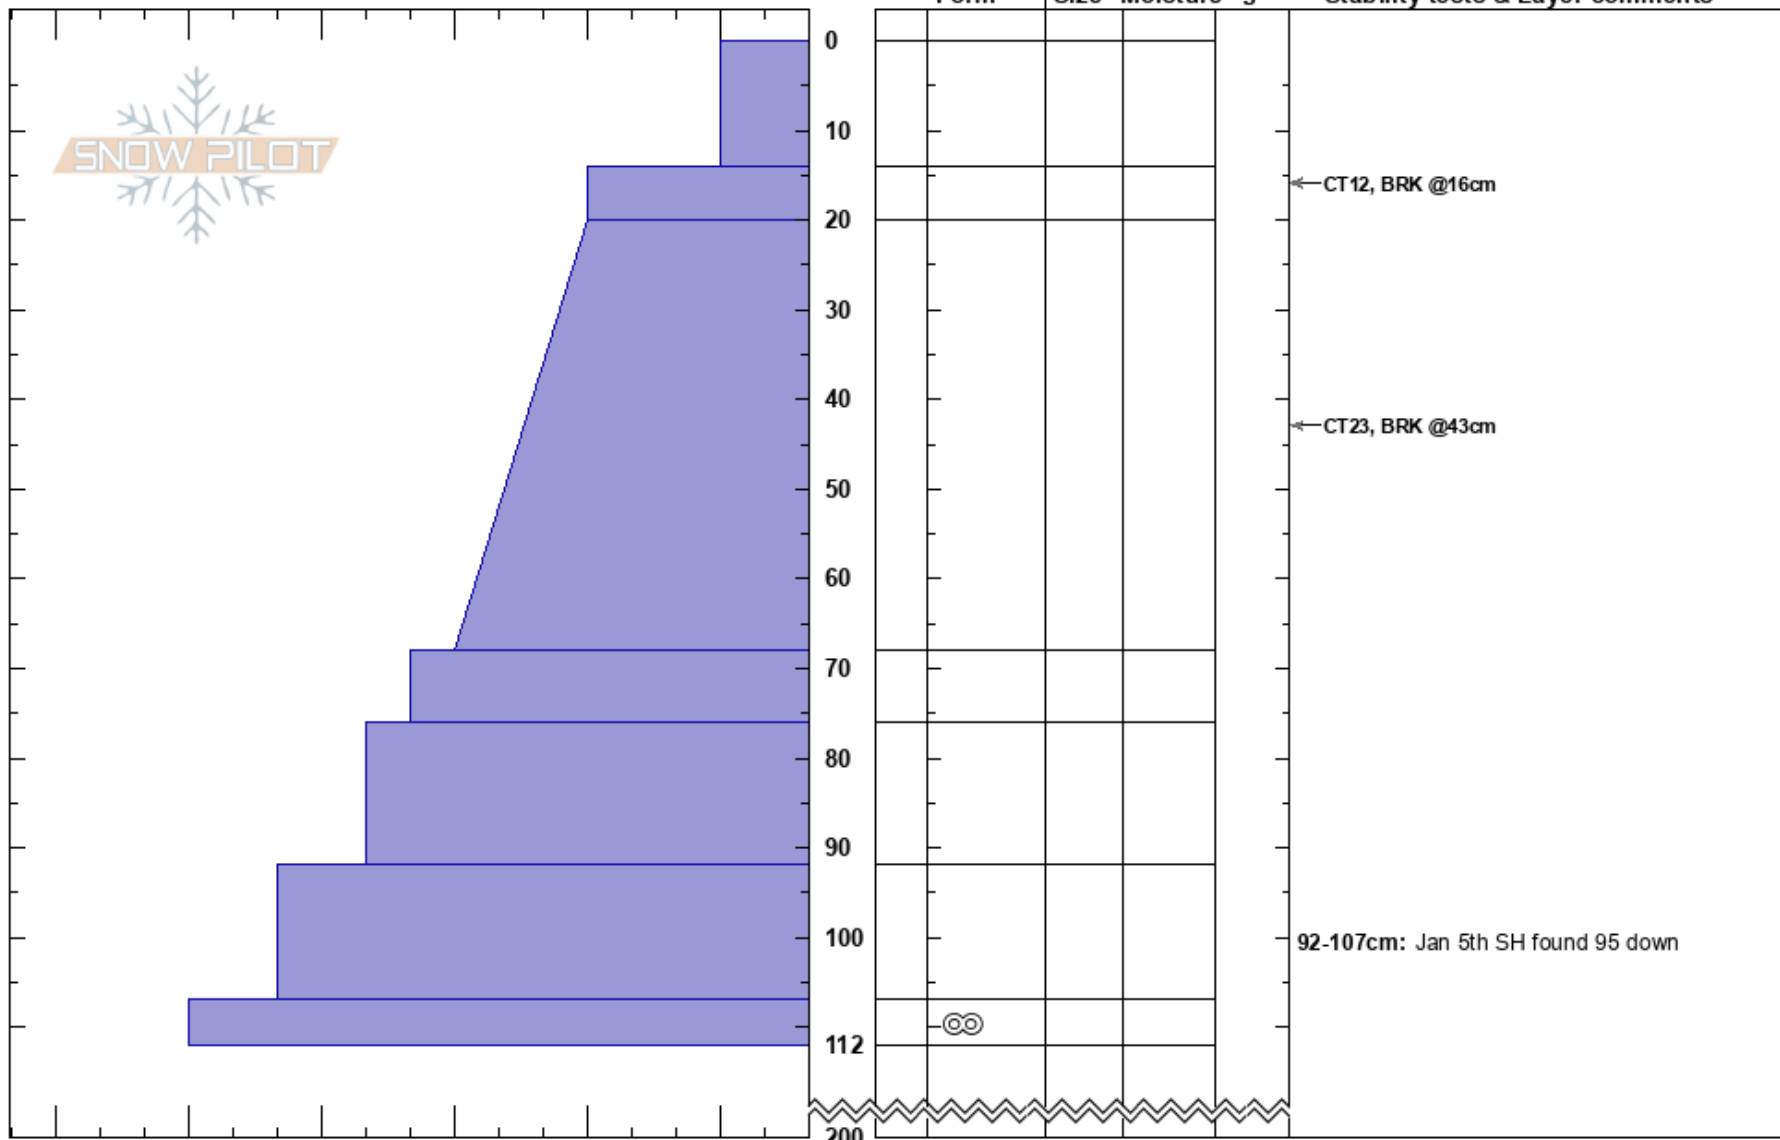

Cat Nap
 monashee
 CA
 Elevation: 1825 m
 Aspect: NW
 Specifics:

Shea Hickman
 02/04/2023 - 1:00pm
 Co-ord:
 Slope Angle: 39°
 Wind Loading: yes

Stability:
 Air Temperature: -8°C
 Sky Cover: OVC
 Precipitation: S-1
 Wind: Calm

HS:200
 Layer Notes:
 92-107cm: Jan 5th SH found 95 down

Notes: