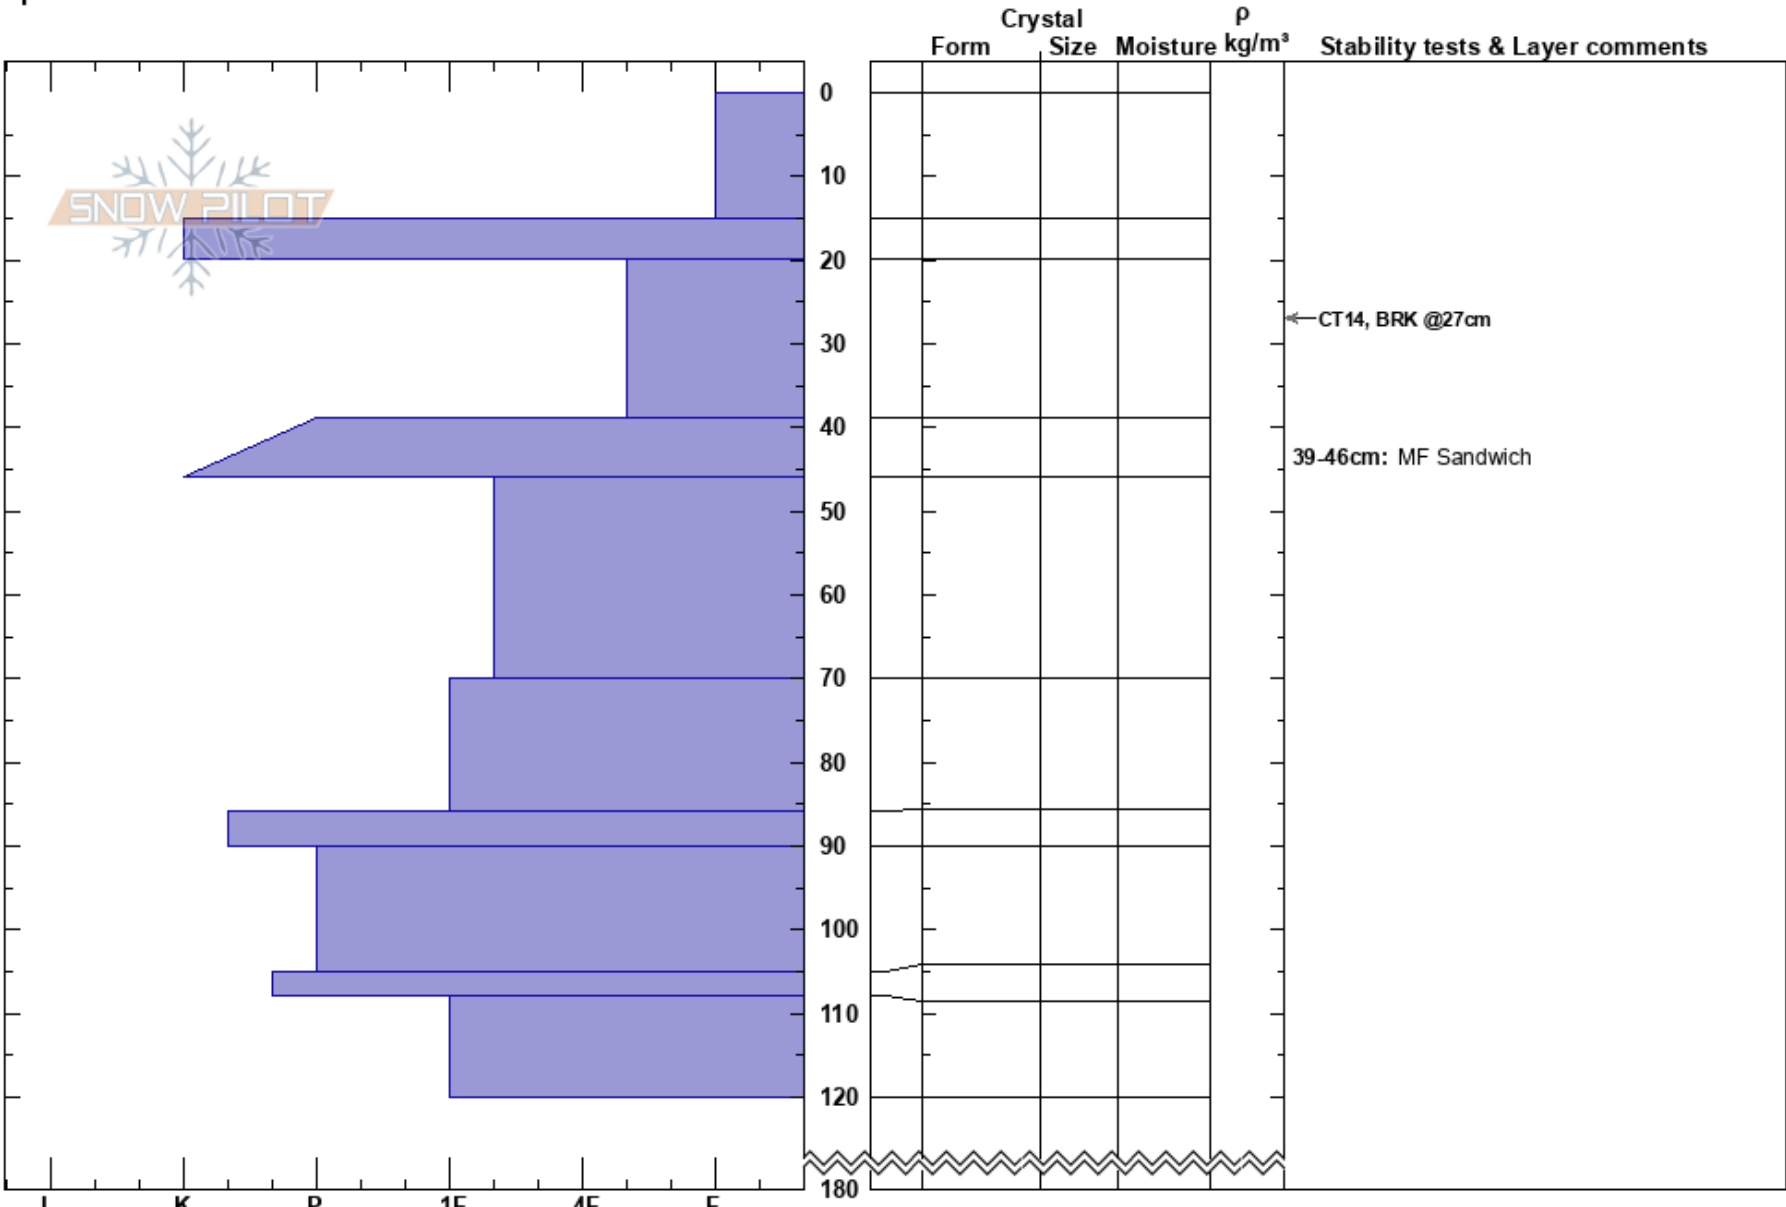

Anarchy
 monashee
 CA
 Elevation: 1500 m
 Aspect: NW
 Specifics:

Shea Hickman
 02/01/2023 - 2:00pm
 Co-ord:
 Slope Angle: 35°
 Wind Loading:

Stability:
 Air Temperature:
 Sky Cover: OVC
 Precipitation: S-1
 Wind: Calm

HS: 180
 Layer Notes:
 39-46cm: MF Sandwich

Notes: