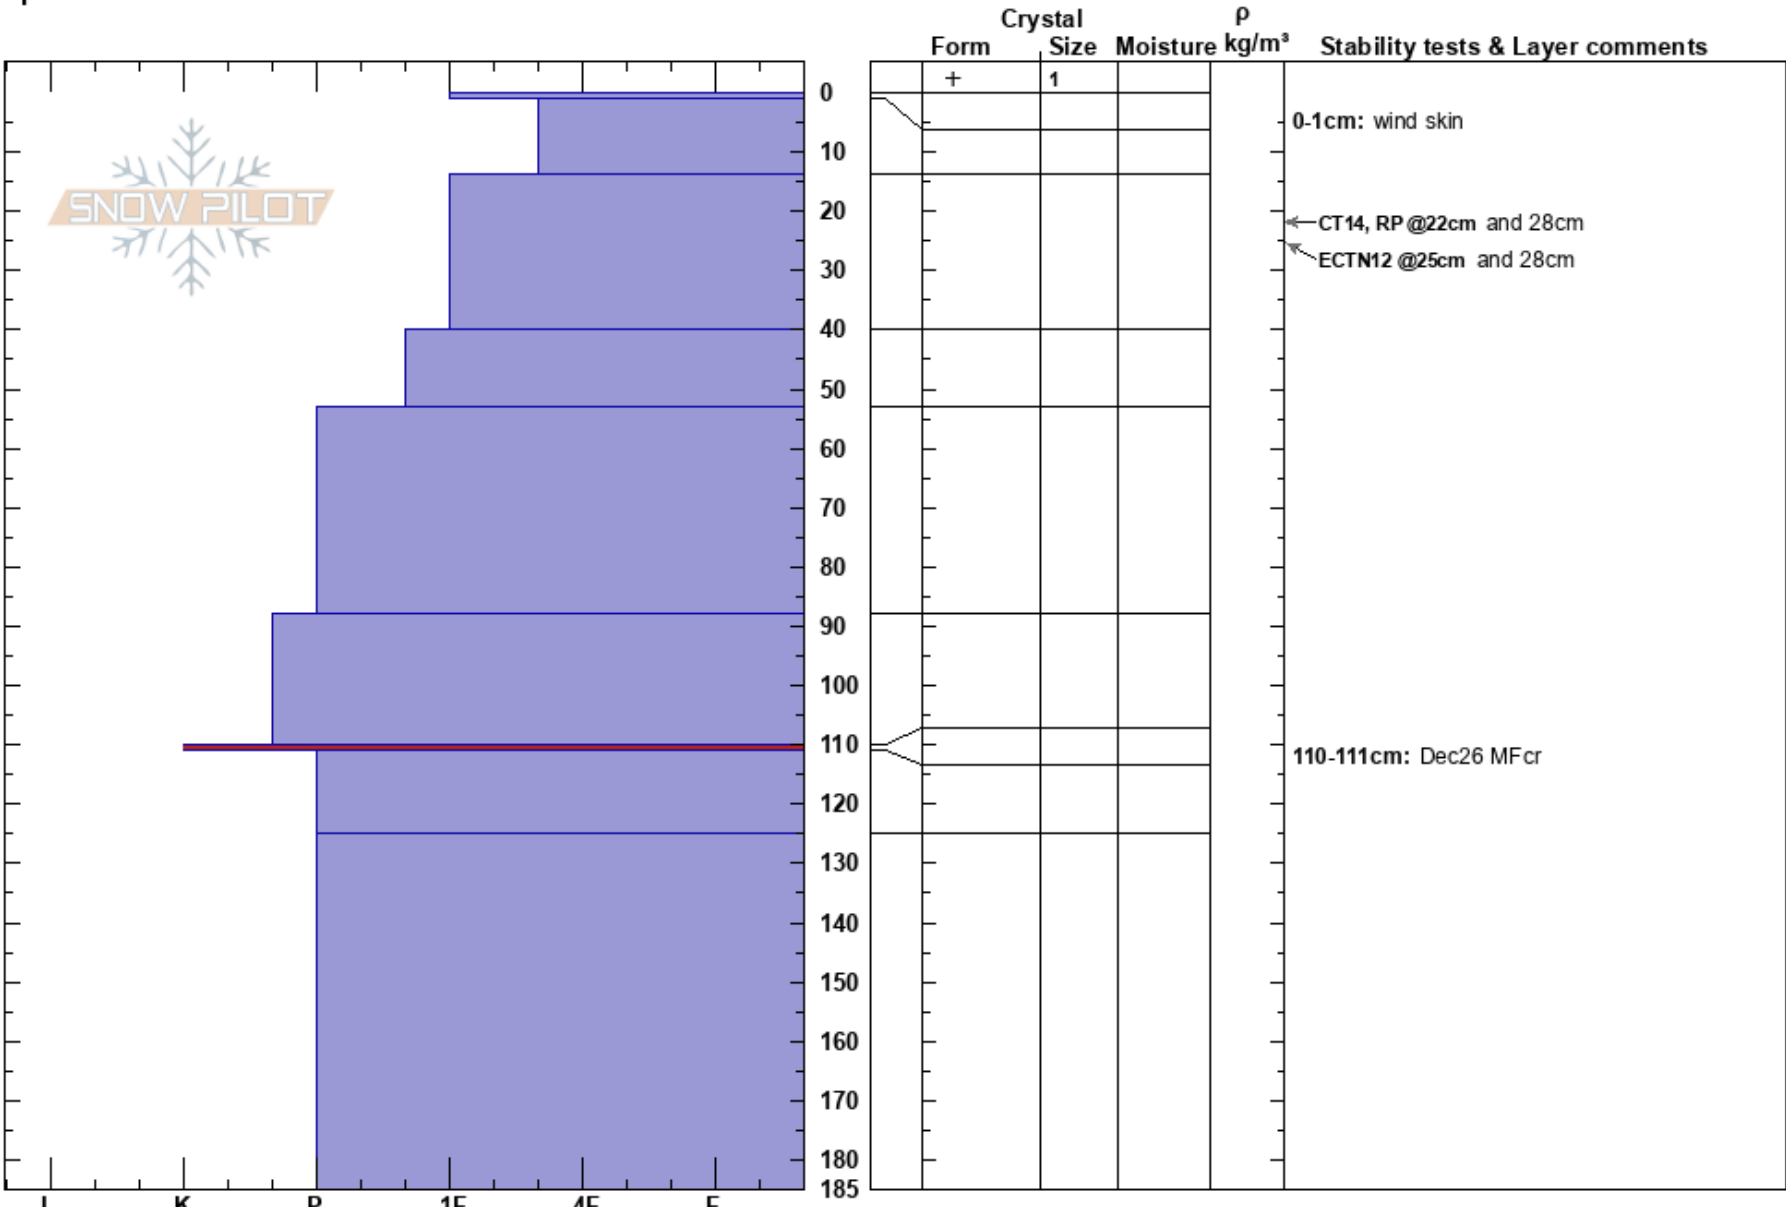

Heli Dog
 Selkirks
 BC
Elevation: 2270 m
Aspect: NE
Specifics:

Josh Sloodweg
 03/02/2023 - 11:00
Co-ord:
Slope Angle: 32°
Wind Loading: previous

Stability:
Air Temperature:
Sky Cover: BKN
Precipitation: NO
Wind: SE Light Breeze

HS: 197
PF: 35
PS: 15
 0-1cm: wind skin
 110-111cm: Dec26 MFcr
 110-111cm: Problematic layer

Notes: TP on Alpine feature at TL
 No PWL SH found at this site.