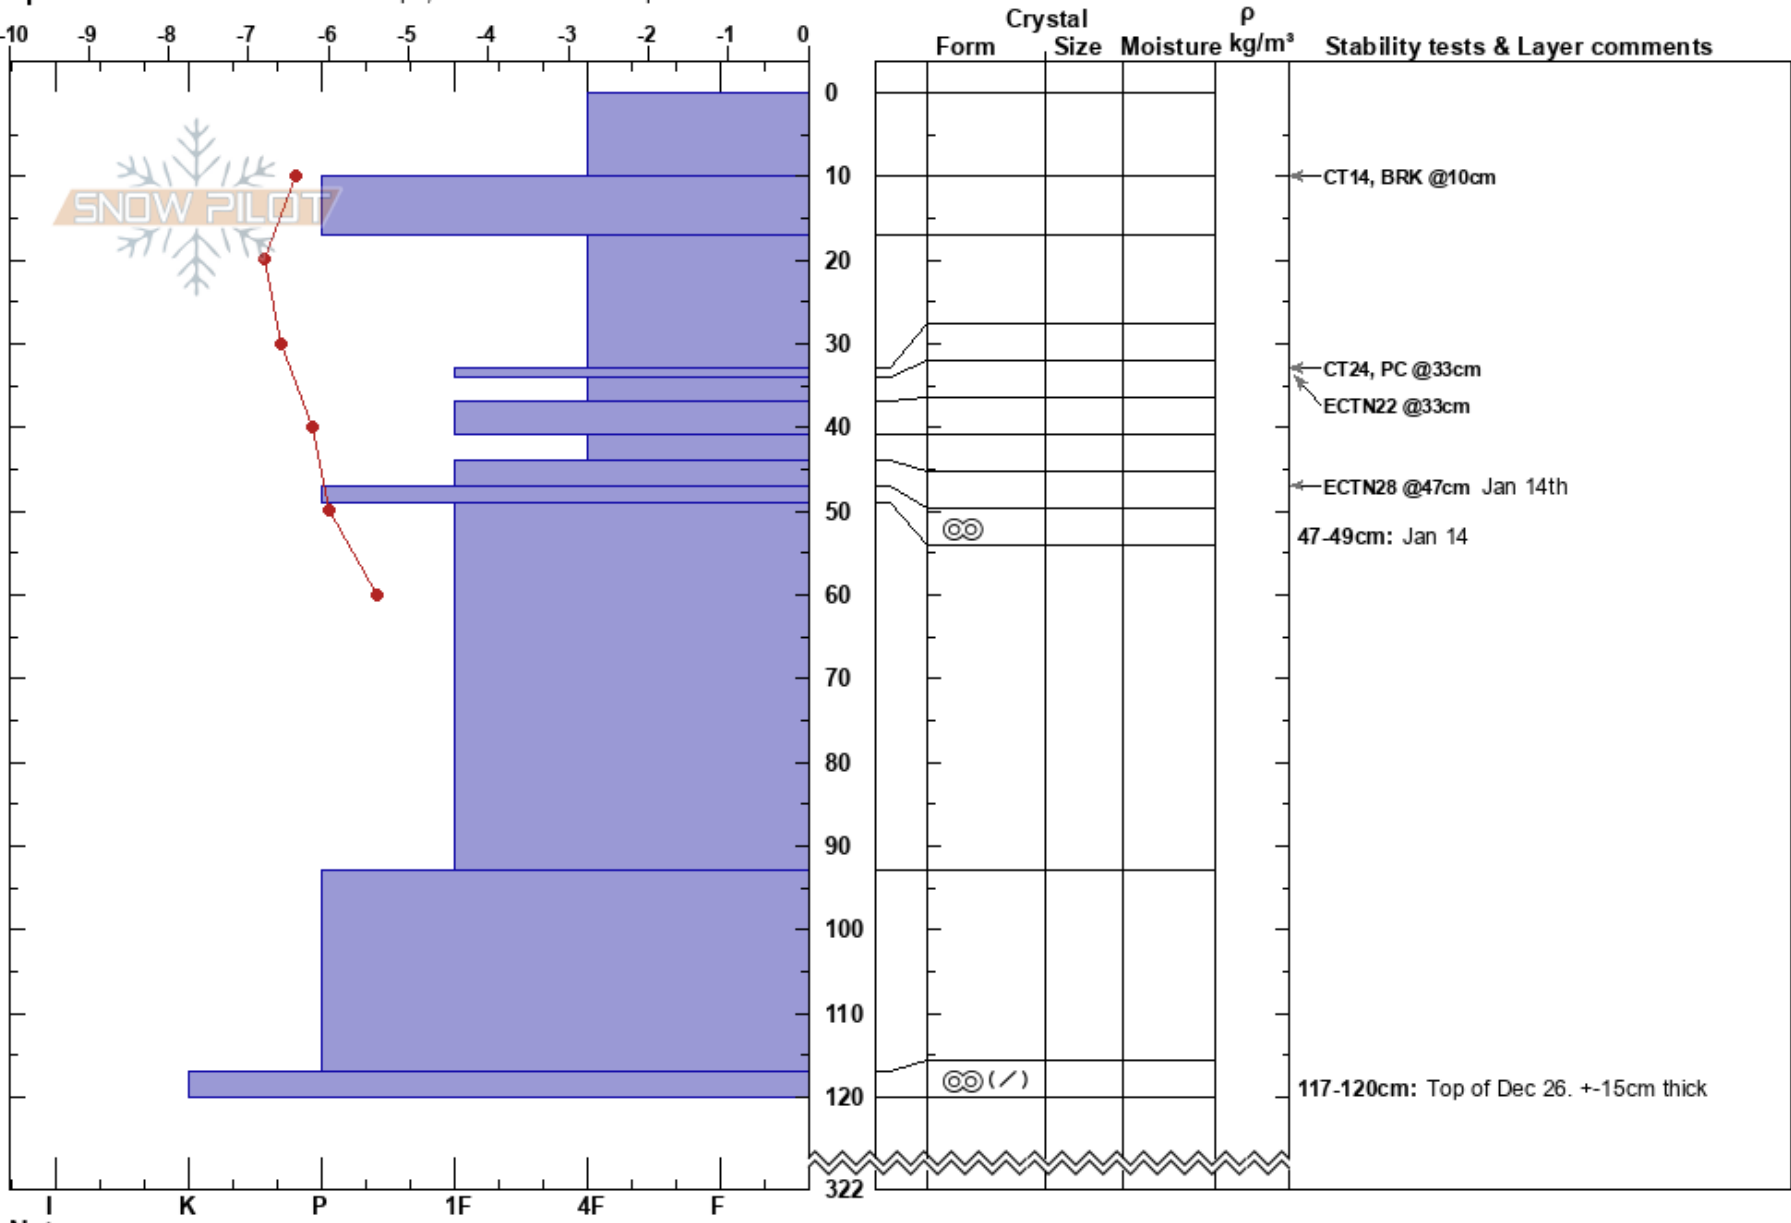

10K Cabin Ridgeline  
 North Cascades  
 BC  
**Elevation:** 1866 m  
**Aspect:** NE  
**Specifics:** Snowmobile tracks on slope; We snowmobiled slope

Shawn Campbell  
 03/02/2023 - 13:13  
**Co-ord:**  
**Slope Angle:** 30°  
**Wind Loading:** previous

**Stability:**  
**Air Temperature:** -0.9°C  
**Sky Cover:** OVC  
**Precipitation:** NO  
**Wind:** SW Moderate

**HS:322**  
**PF: 25**  
 47-49cm: Jan 14  
 47-49cm: Problematic layer  
 117-120cm: Top of Dec 26. +-15cm thick

**Notes:** Profile dug on NE facing convexity at ridgetop. Open area with sparse trees.