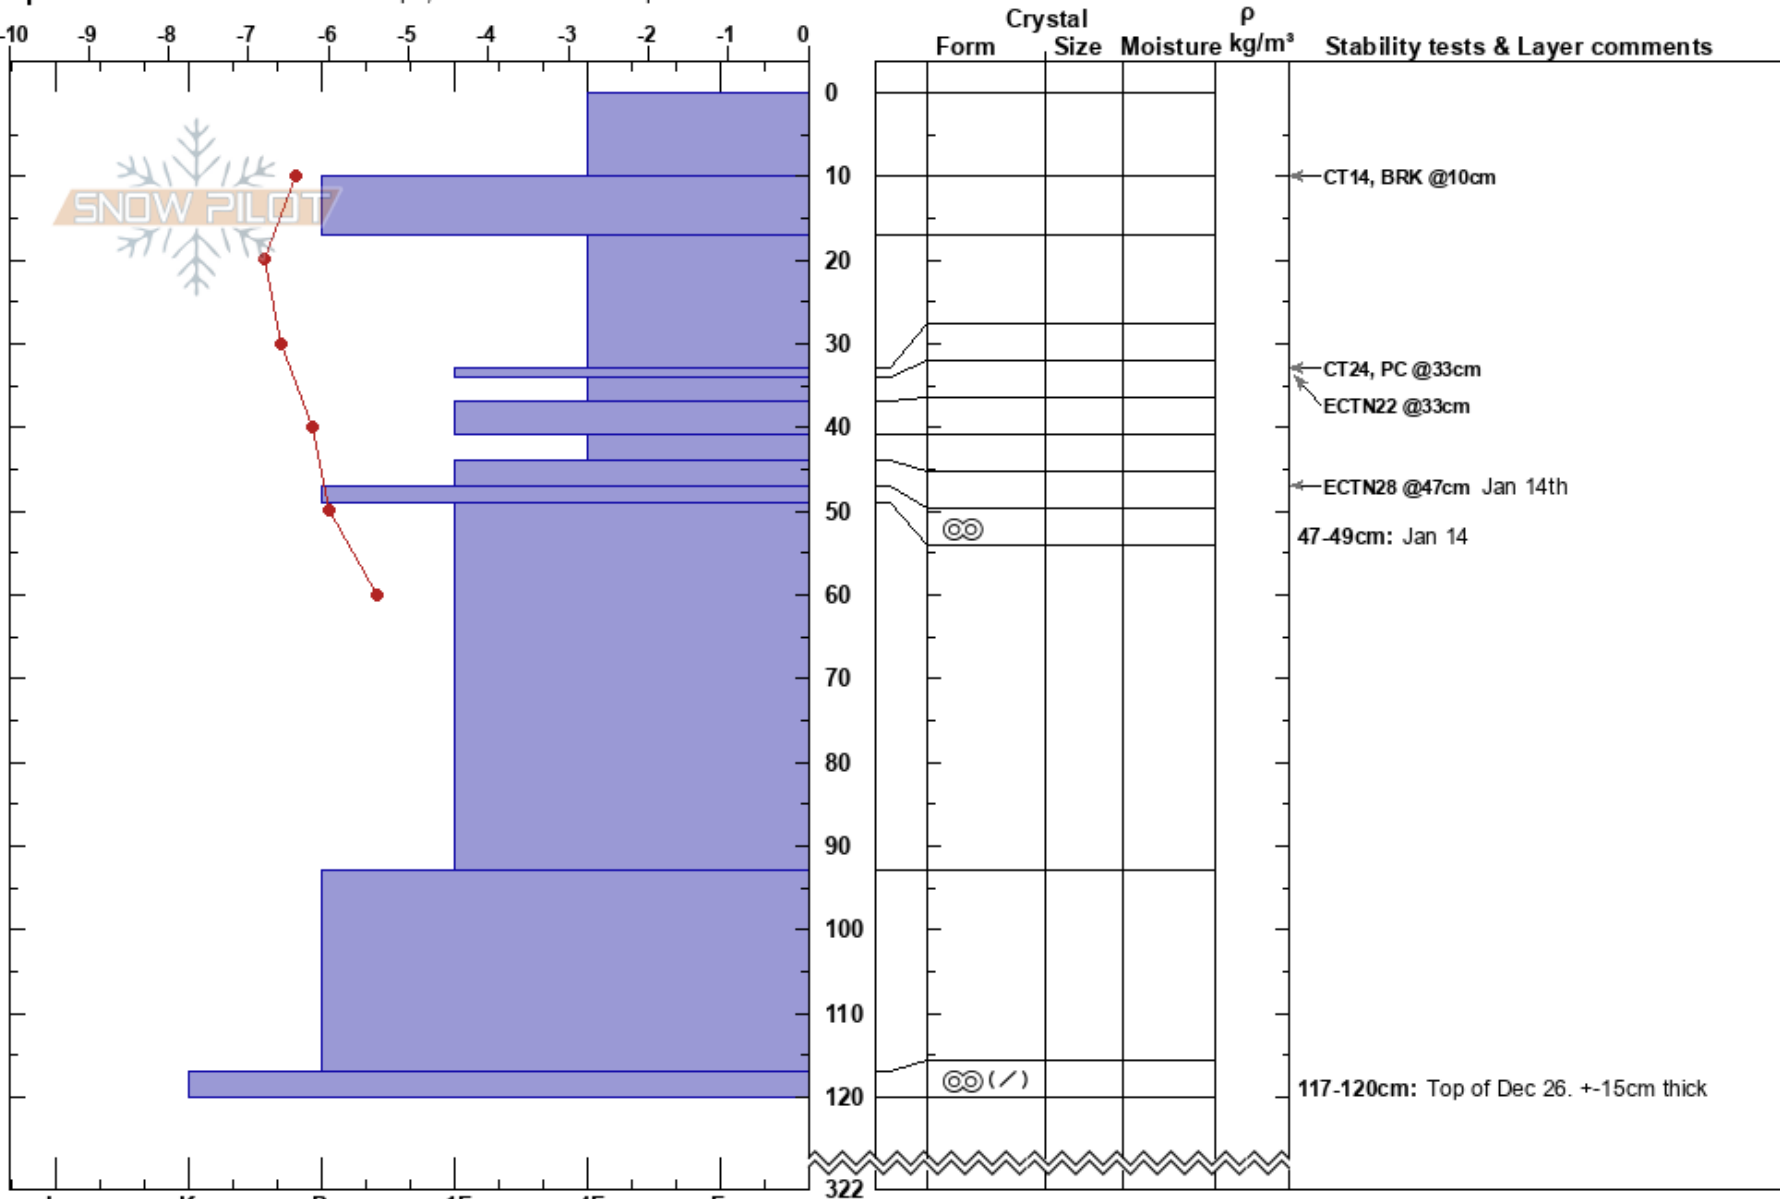

10K Cabin Ridgeline
 North Cascades
 BC
 Elevation: 1866 m
 Aspect: NE
 Specifics: Snowmobile tracks on slope; We snowmobiled slope

Shawn Campbell
 03/02/2023 - 13:13
 Co-ord:
 Slope Angle: 30°
 Wind Loading: previous

Stability:
 Air Temperature: -0.9°C
 Sky Cover: OVC
 Precipitation: NO
 Wind: SW Moderate

HS:322
 PF: 25
 47-49cm: Jan 14
 47-49cm: Problematic layer
 117-120cm: Top of Dec 26. +-15cm thick

Notes: Profile dug on NE facing convexity at ridgetop. Open area with sparse trees.