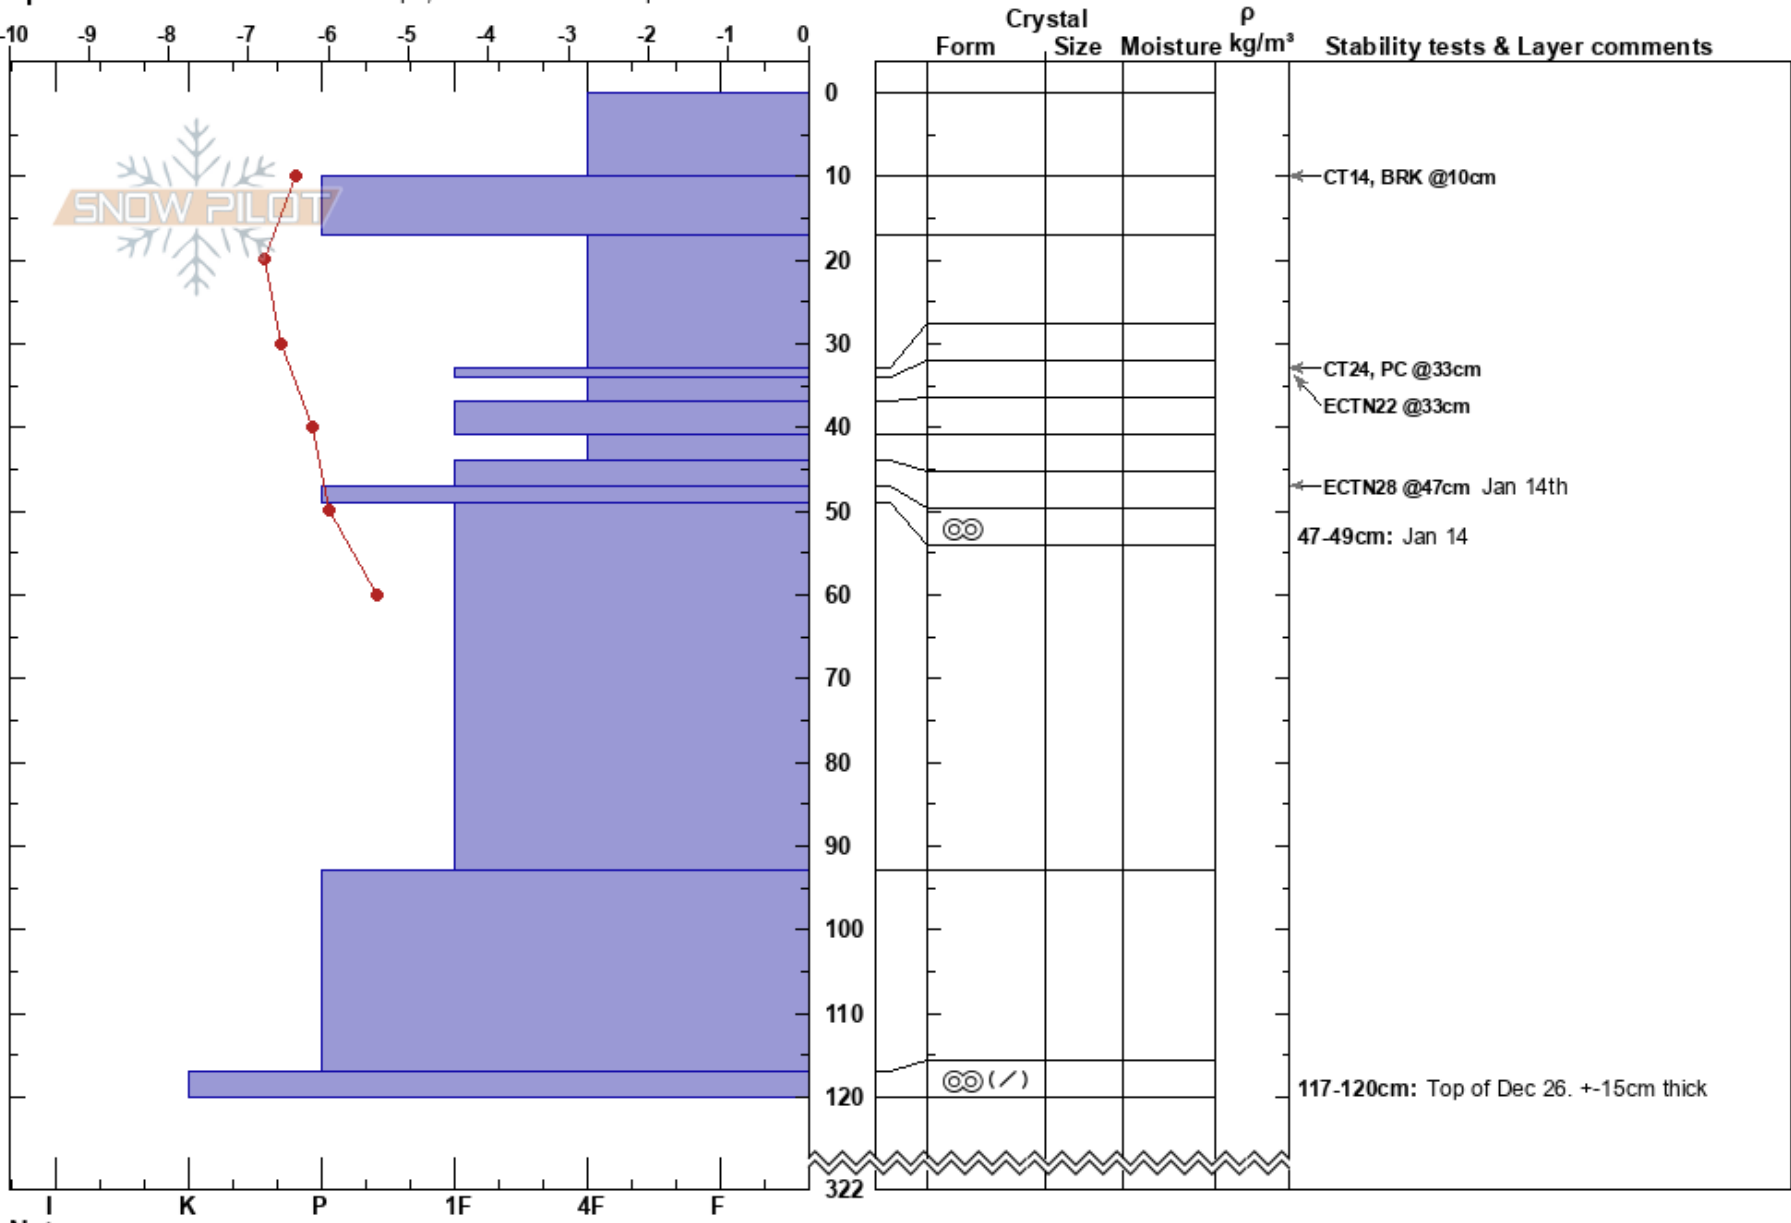

10K Cabin Ridgeline
 North Cascades
 BC
 Elevation: 1866 m
 Aspect: NE
 Specifics: Snowmobile tracks on slope; We snowmobiled slope

Shawn Campbell
 03/02/2023 - 13:13
 Co-ord:
 Slope Angle: 30°
 Wind Loading: previous

Stability:
 Air Temperature: -0.9°C
 Sky Cover: OVC
 Precipitation: NO
 Wind: SW Moderate

HS:322
 PF: 25
 47-49cm: Jan 14
 47-49cm: Problematic layer
 117-120cm: Top of Dec 26. +-15cm thick

Notes: Profile dug on NE facing convexity at ridgetop. Open area with sparse trees.