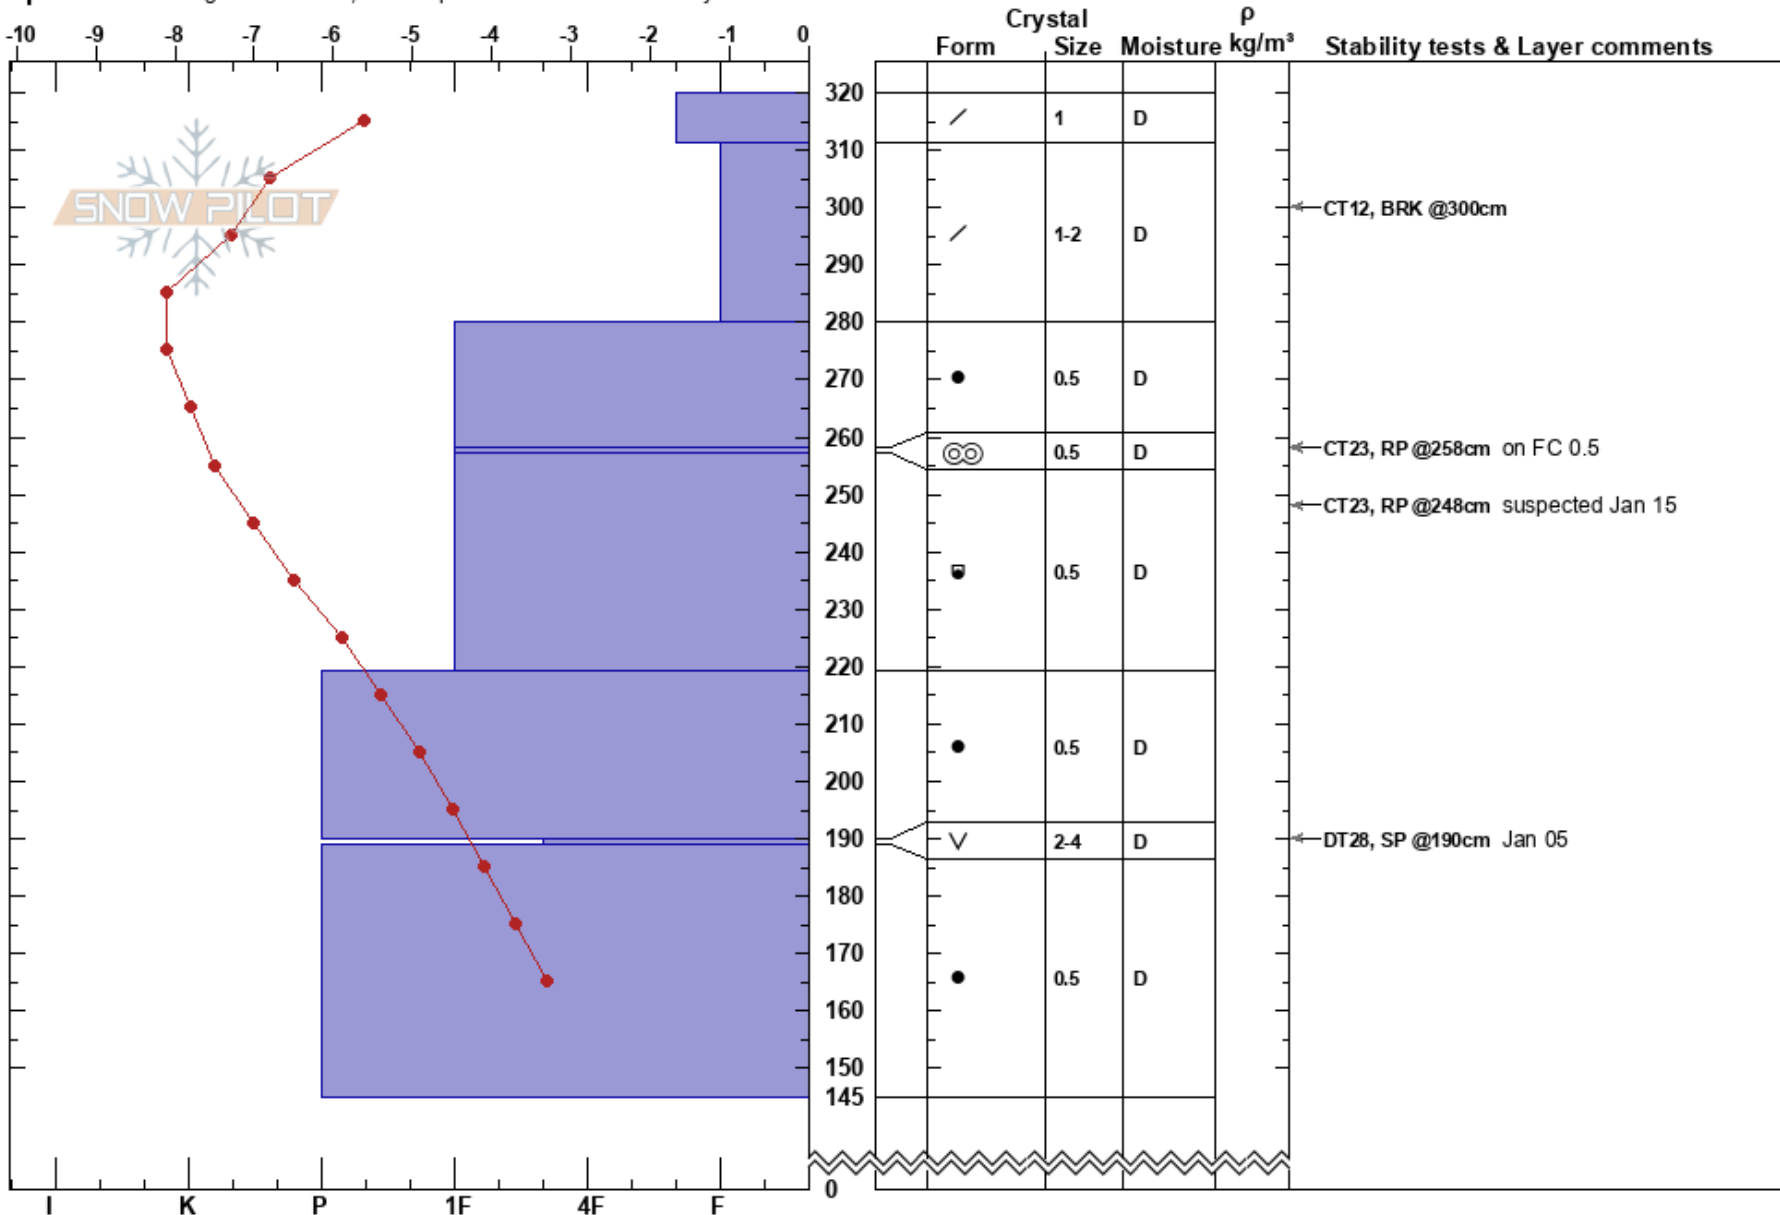

Ridge Road
 Monashee
 BC
Elevation: 1945 m
Aspect: NE

Mustang Powder
 03/02/2023 - 15:15
Co-ord:
Slope Angle: 28°
Wind Loading: yes

Stability:
Air Temperature: -3.7°C **PF:** 60
Sky Cover: OVC
Precipitation: S-1
Wind: SE Light Breeze

Layer Notes:

Specifics: Pit dug in a Ski Area; Pit is representative of backcountry

Notes: