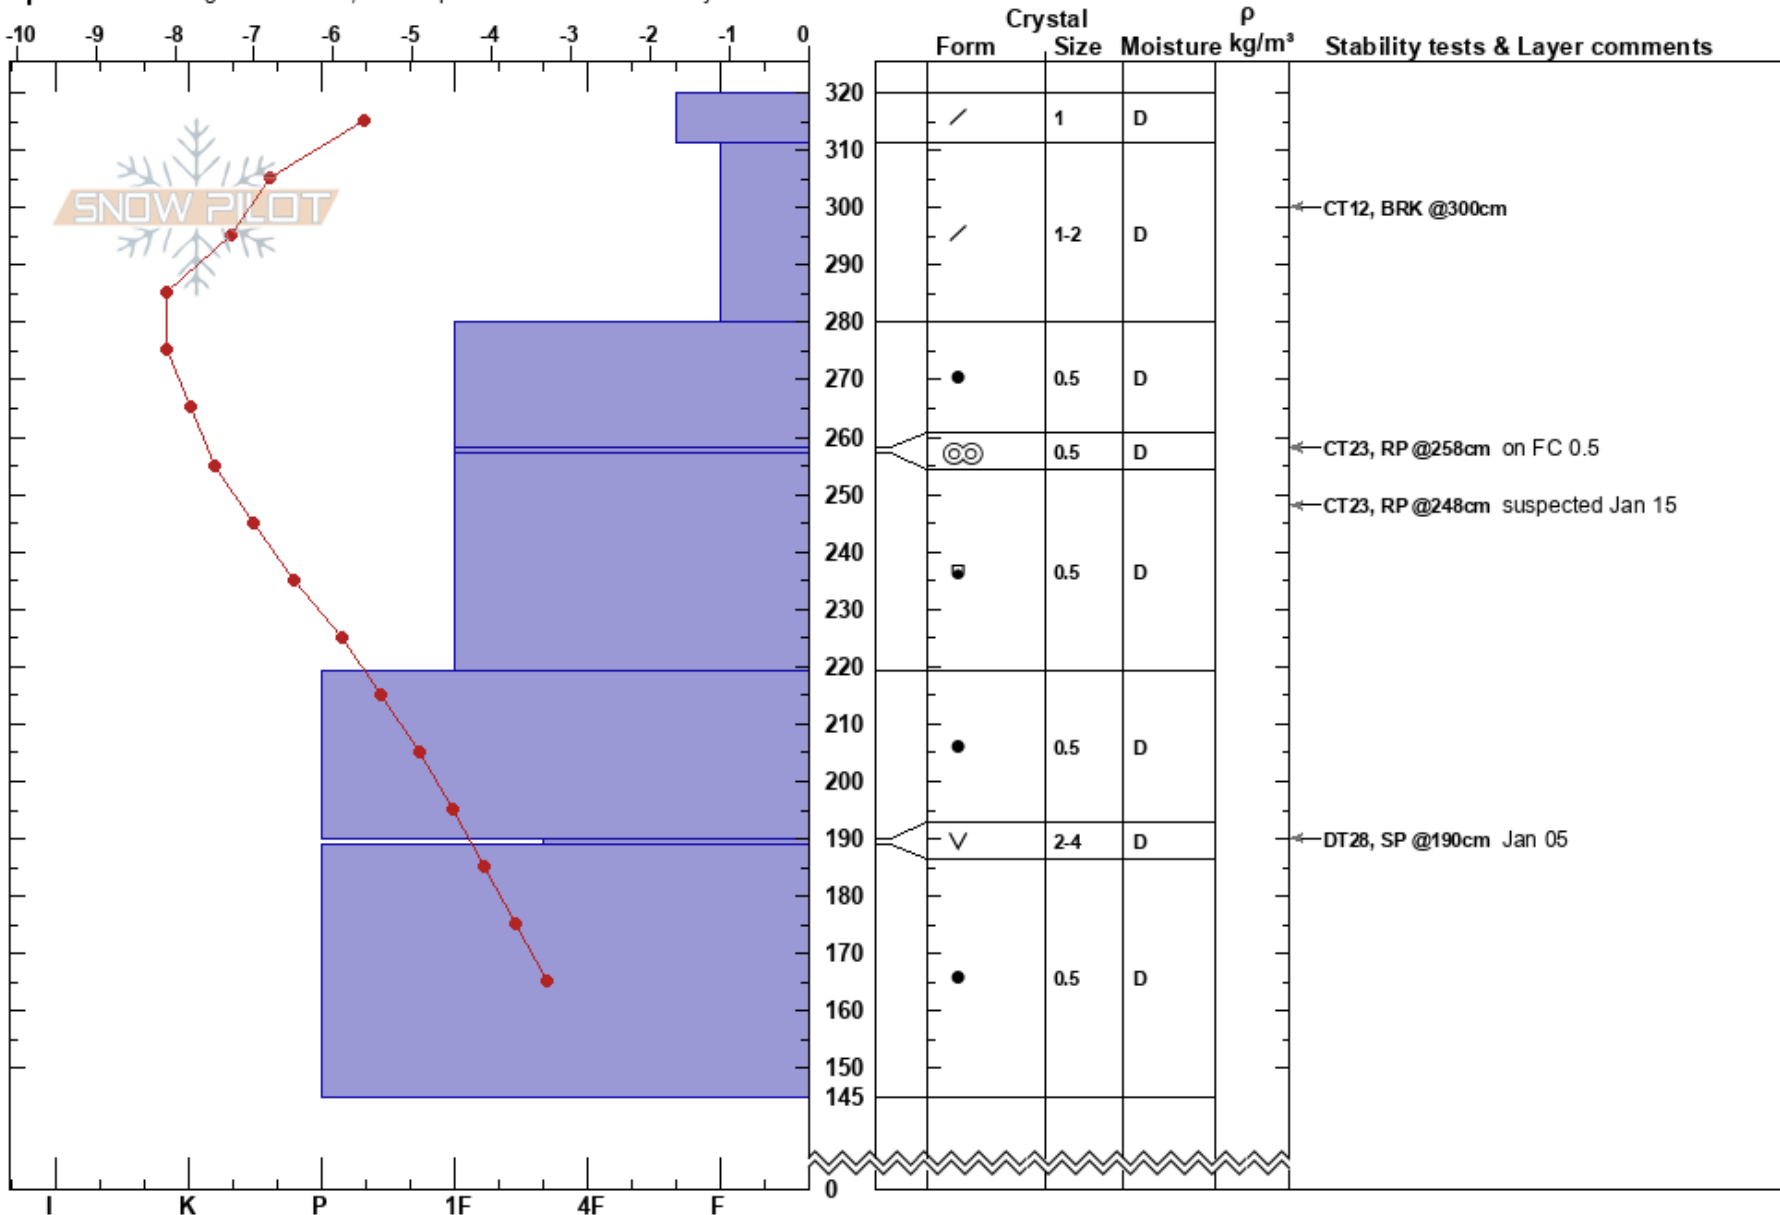

Ridge Road  
 Monashee  
 BC  
**Elevation:** 1945 m  
**Aspect:** NE

Mustang Powder  
 03/02/2023 - 15:15  
**Co-ord:**  
**Slope Angle:** 28°  
**Wind Loading:** yes

**Stability:**  
**Air Temperature:** -3.7°C **PF:** 60  
**Sky Cover:** OVC  
**Precipitation:** S-1  
**Wind:** SE Light Breeze

**Layer Notes:**

**Specifics:** Pit dug in a Ski Area; Pit is representative of backcountry

**Notes:**