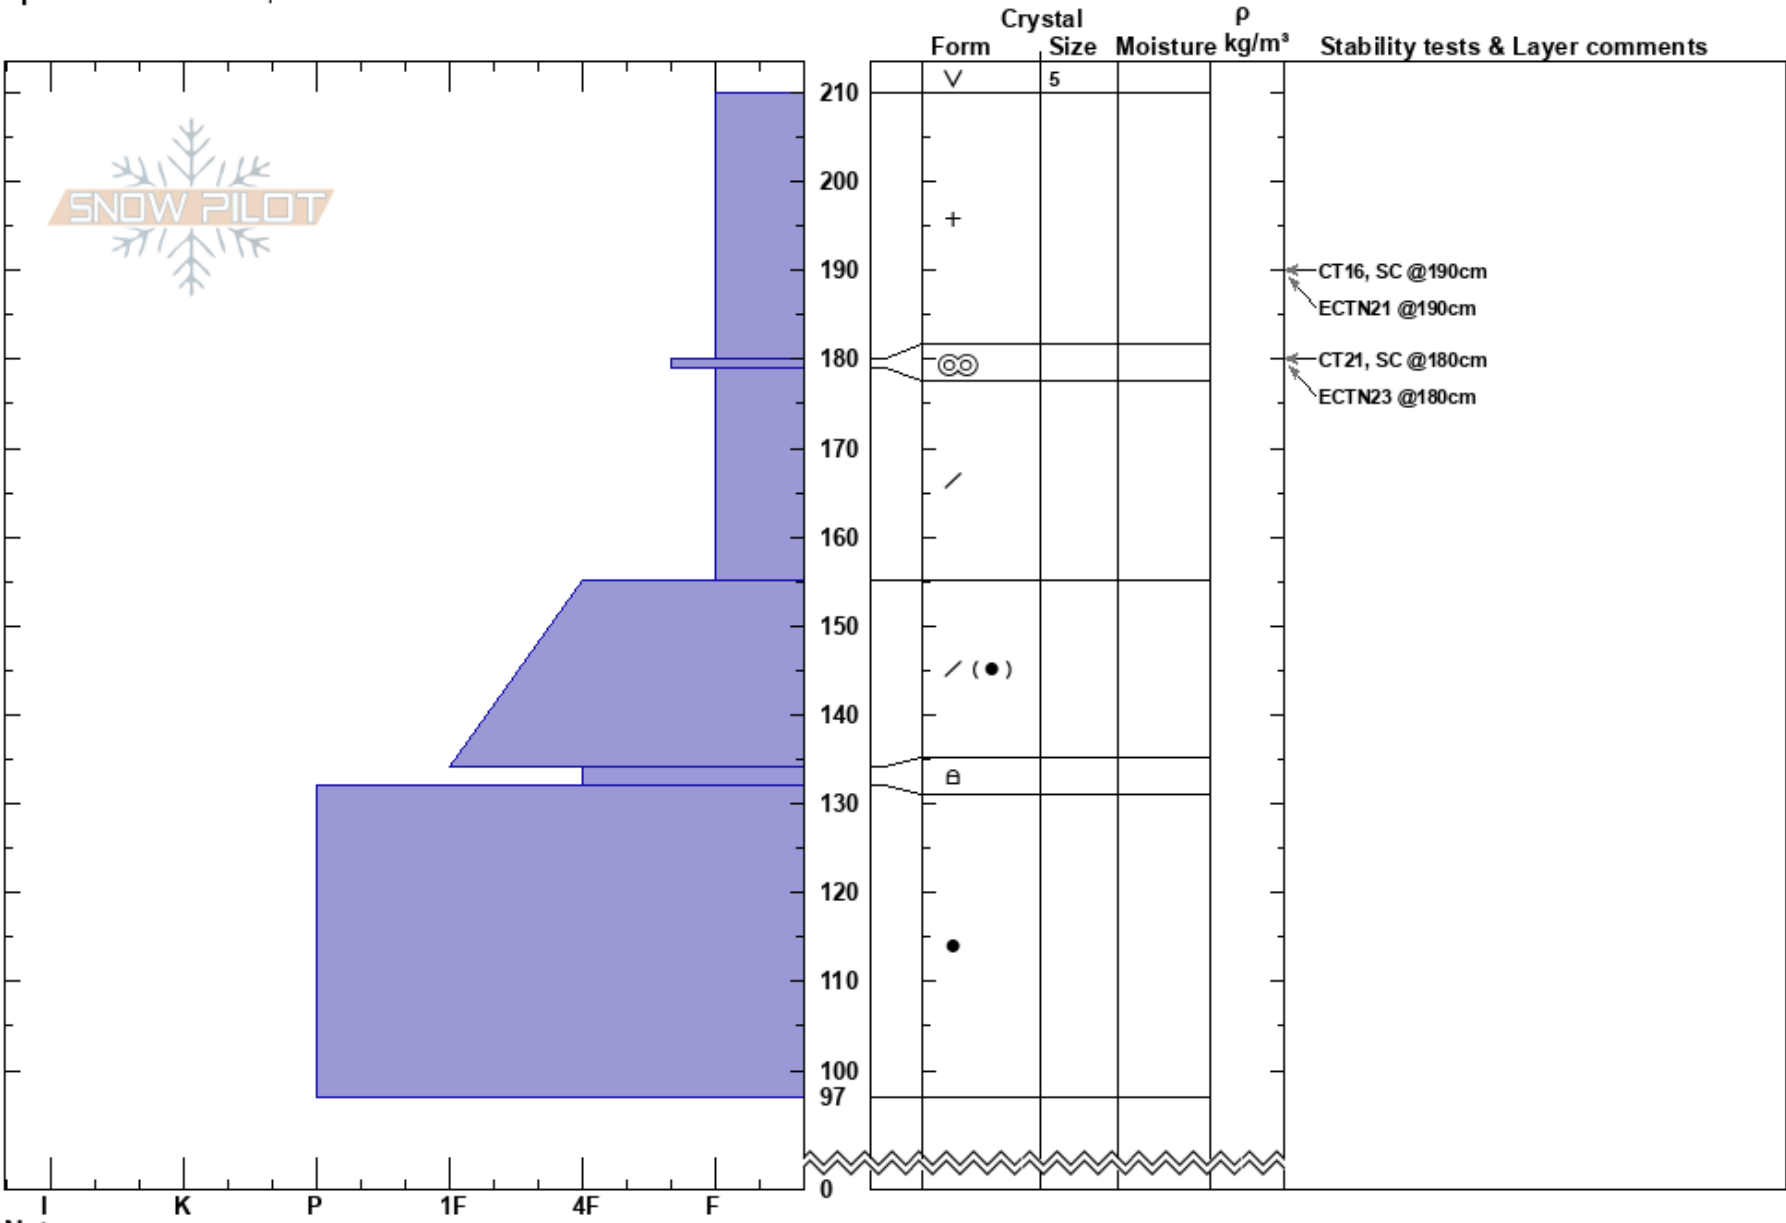

East Knob - Porcupine
 Bear River Range
 UT
 Elevation: 8358 ft
 Aspect:
 Specifics: We skied slope

Noah Sievers
 02/03/2023 - 1:00pm
 Co-ord: 41.46791N, -111.71295W
 Slope Angle: 31°
 Wind Loading:

Stability: **HS:210**
 Air Temperature: 180-179cm: Problematic layer
 Sky Cover: FEW
 Precipitation: NO
 Wind: Calm