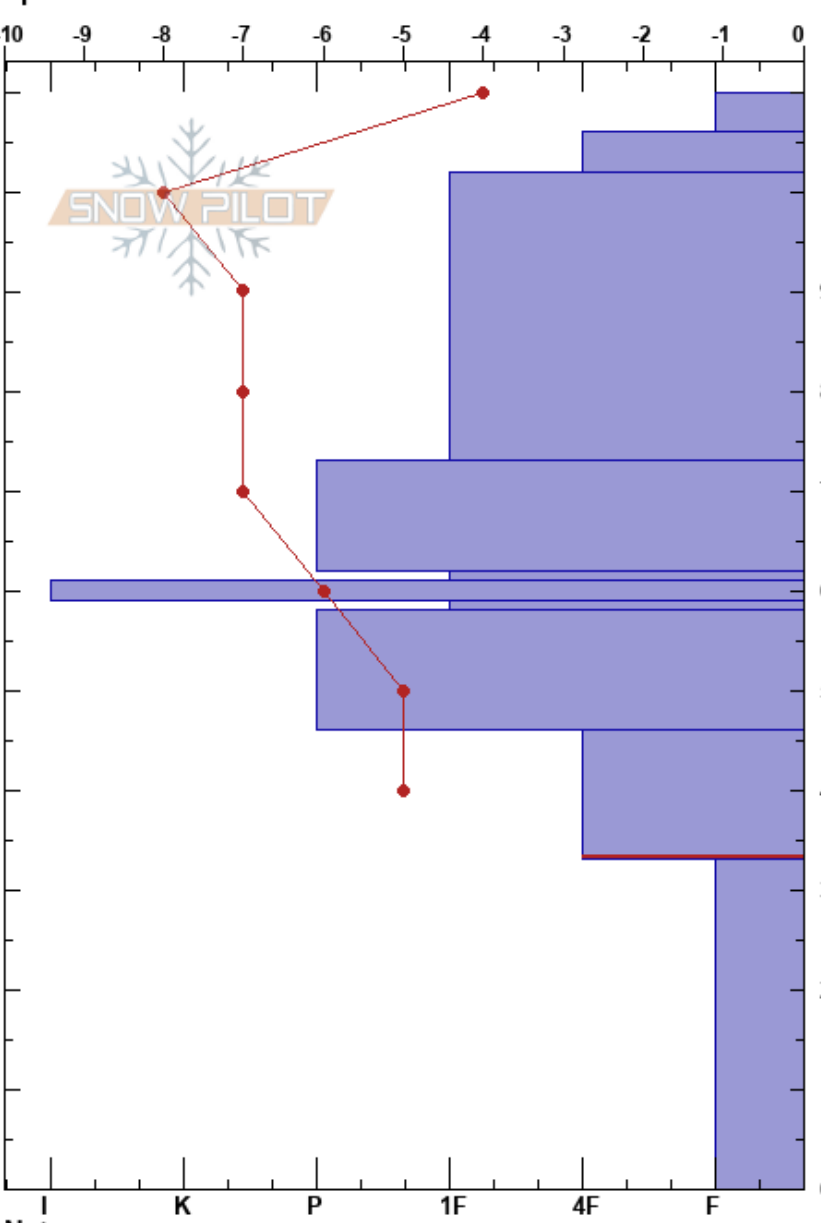

Telluride Pro 1 Pit
 telluride ski area
 CO
Elevation: 11144 ft
Aspect: S
Specifics:

Brandon Breman
 02/03/2023 - 11:52am
Co-ord: 37.91056N, -107.83000W
Slope Angle: 16°
Wind Loading: no

Stability:
Air Temperature: 1°C
Sky Cover: BKN
Precipitation: NO
Wind: S Calm

HS: 110
PF: 35 46-33cm: Problematic layer
PS: 15

Height (cm)	Crystal		Moisture	ρ kg/m ³	Stability tests & Layer comments
	Form	Size			
110					
105	+	0.5			
100	/	0.5			
90	☒	0.3			
80					
70	☐	0.5			
65		1			
60	☉☉				
55	☐	1			
50	☐	1			
40	☐	3			
30					← CT21, Q1 @33cm ← CT22, Q1 @33cm ← ECTP27 @33cm
20	^	4.5			
10					
0					