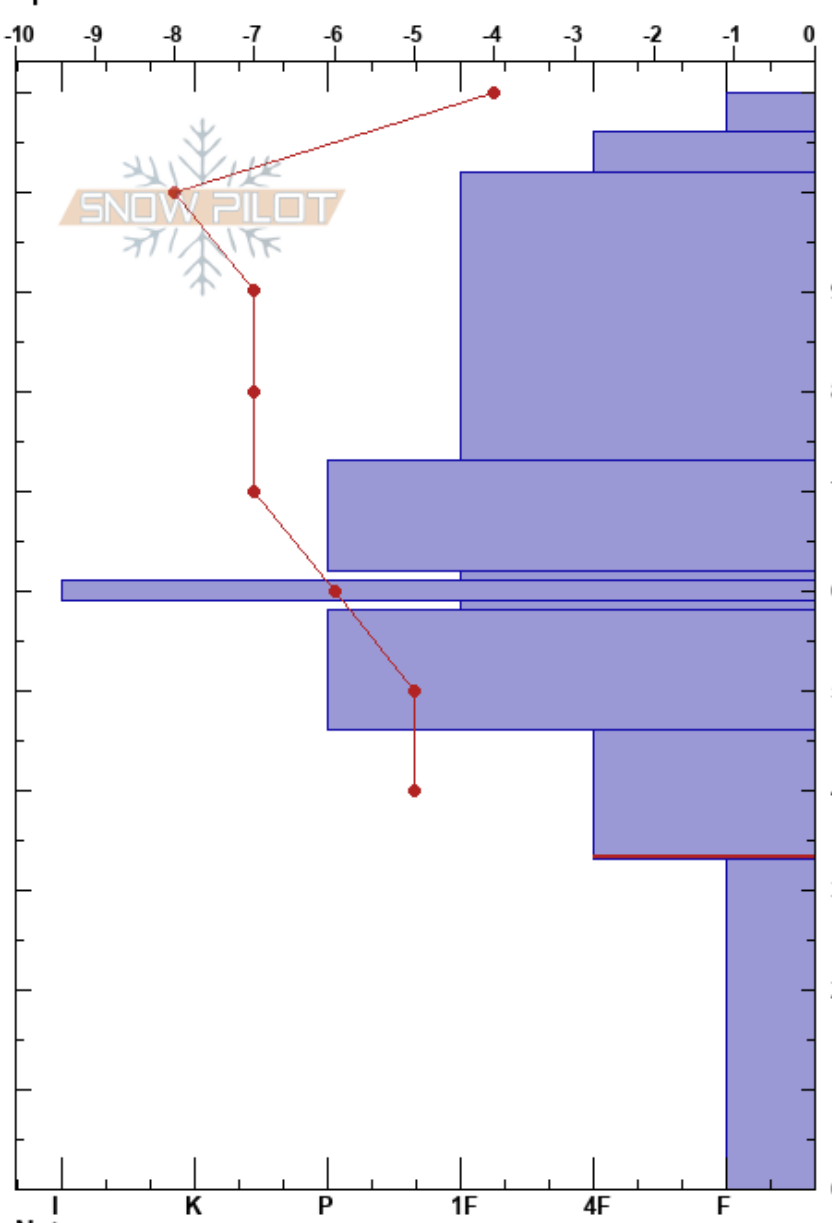

Telluride Pro 1 Pit
 telluride ski area
 CO
Elevation: 11144 ft
Aspect: S
Specifics:

Brandon Breman
 02/03/2023 - 11:52am
Co-ord: 37.91056N, -107.83000W
Slope Angle: 16°
Wind Loading: no

Stability:
Air Temperature: 1°C
Sky Cover: BKN
Precipitation: NO
Wind: S Calm

HS: 110
PF: 35 46-33cm: Problematic layer
PS: 15

Height (cm)	Crystal		Moisture	ρ kg/m ³	Stability tests & Layer comments
	Form	Size			
110					
	+	0.5			
	/	0.5			
90	☒	0.3			
70	☐	0.5			
		1			
60	☉☉				
	☐	1			
50	☐	1			
40	☐	3			
30					← CT21, Q1 @33cm ← CT22, Q1 @33cm ← ECTP27 @33cm
20	^	4.5			
10					
0					