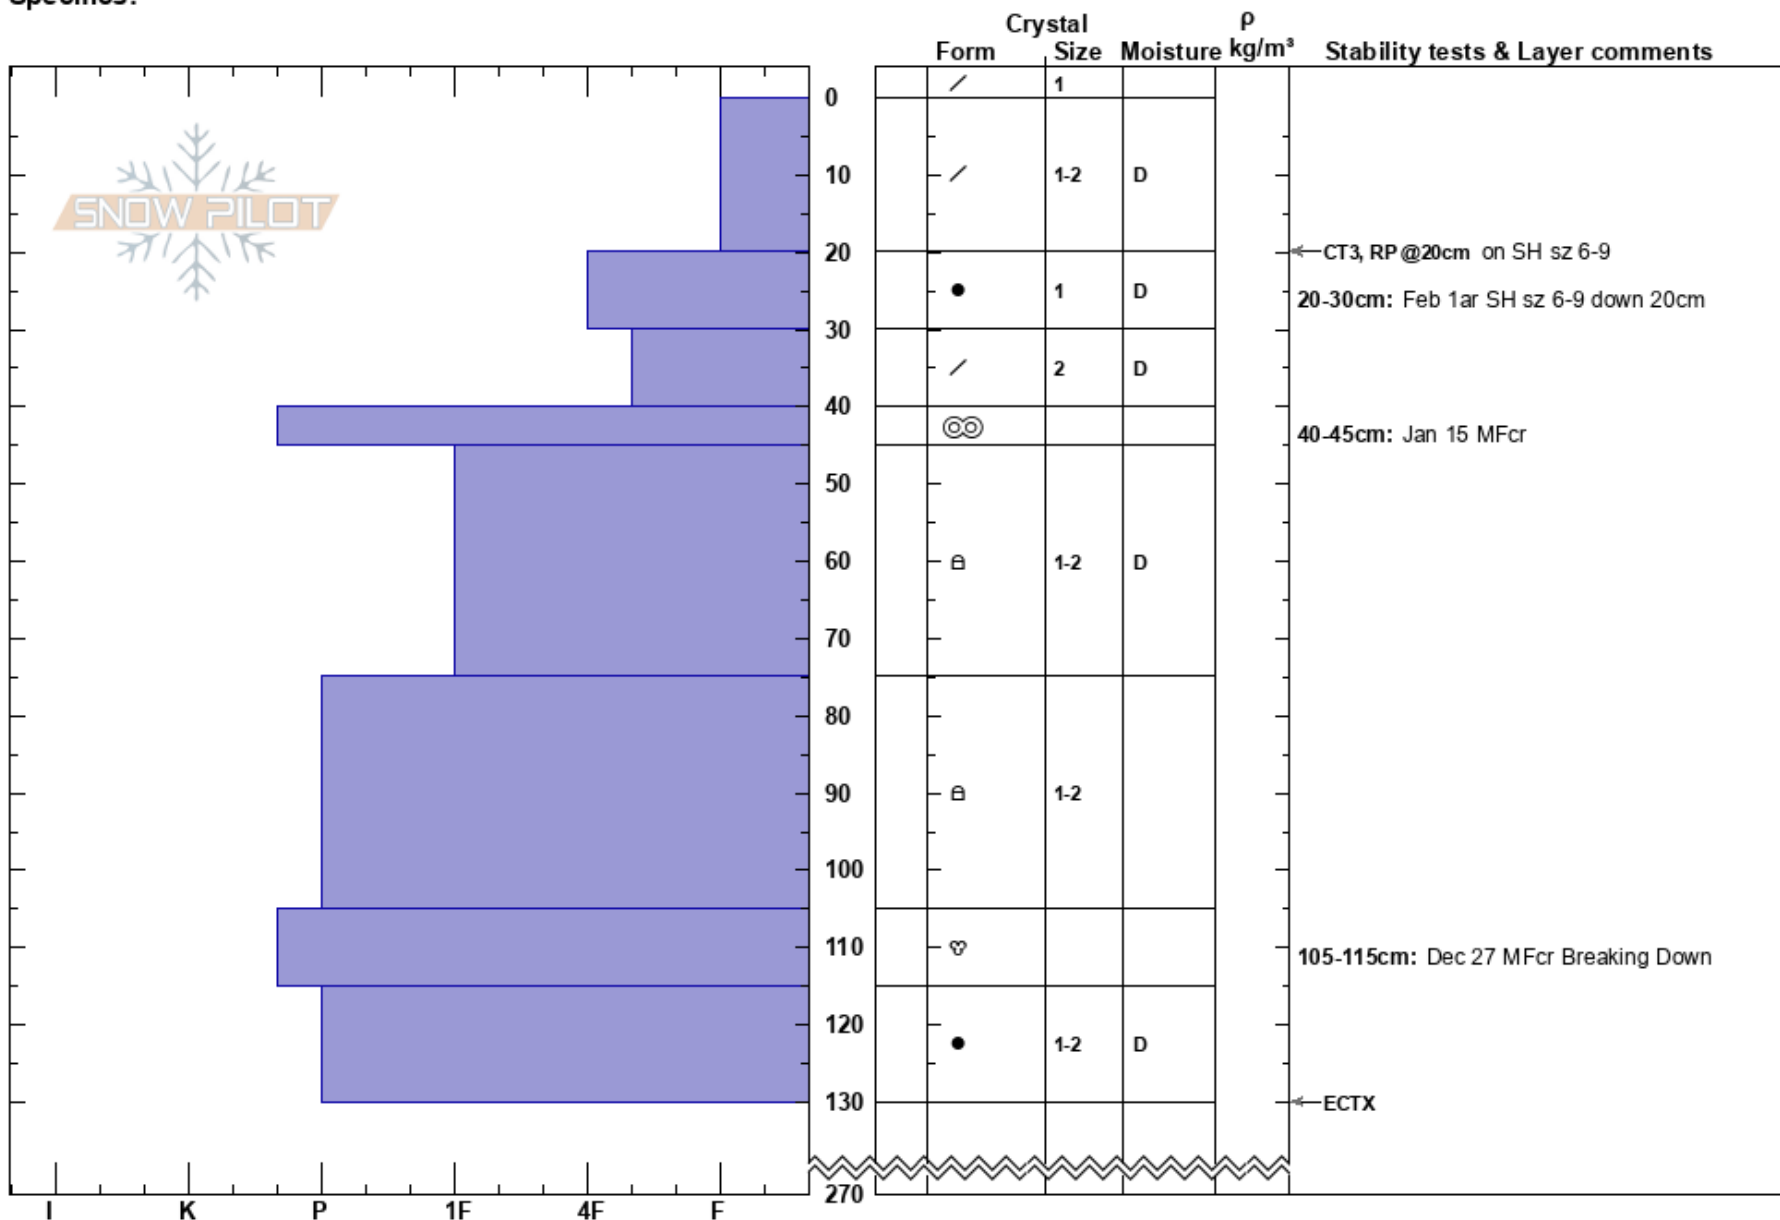

Siko North
 Lizard Range
 BC
Elevation: 1920 m
Aspect: N
Specifics:

Connie Henderson
 03/02/2023 - 12:45
Co-ord: 49.51815N, -115.20183E
Slope Angle: 39°
Wind Loading:

Stability: layer:
Air Temperature:
Sky Cover: FEW
Precipitation: NO
Wind: Calm

HS: 270
PS: 40
Layer Notes:
 20-30cm: Feb 1ar SH sz 6-9 down 20cm
 40-45cm: Jan 15 MFcr
 105-115cm: Dec 27 MFcr Breaking Down

Notes: Observers: CL and JU
 Sheltered Northerly sheltered TL feature
 Objective: Investigate for SH layer.