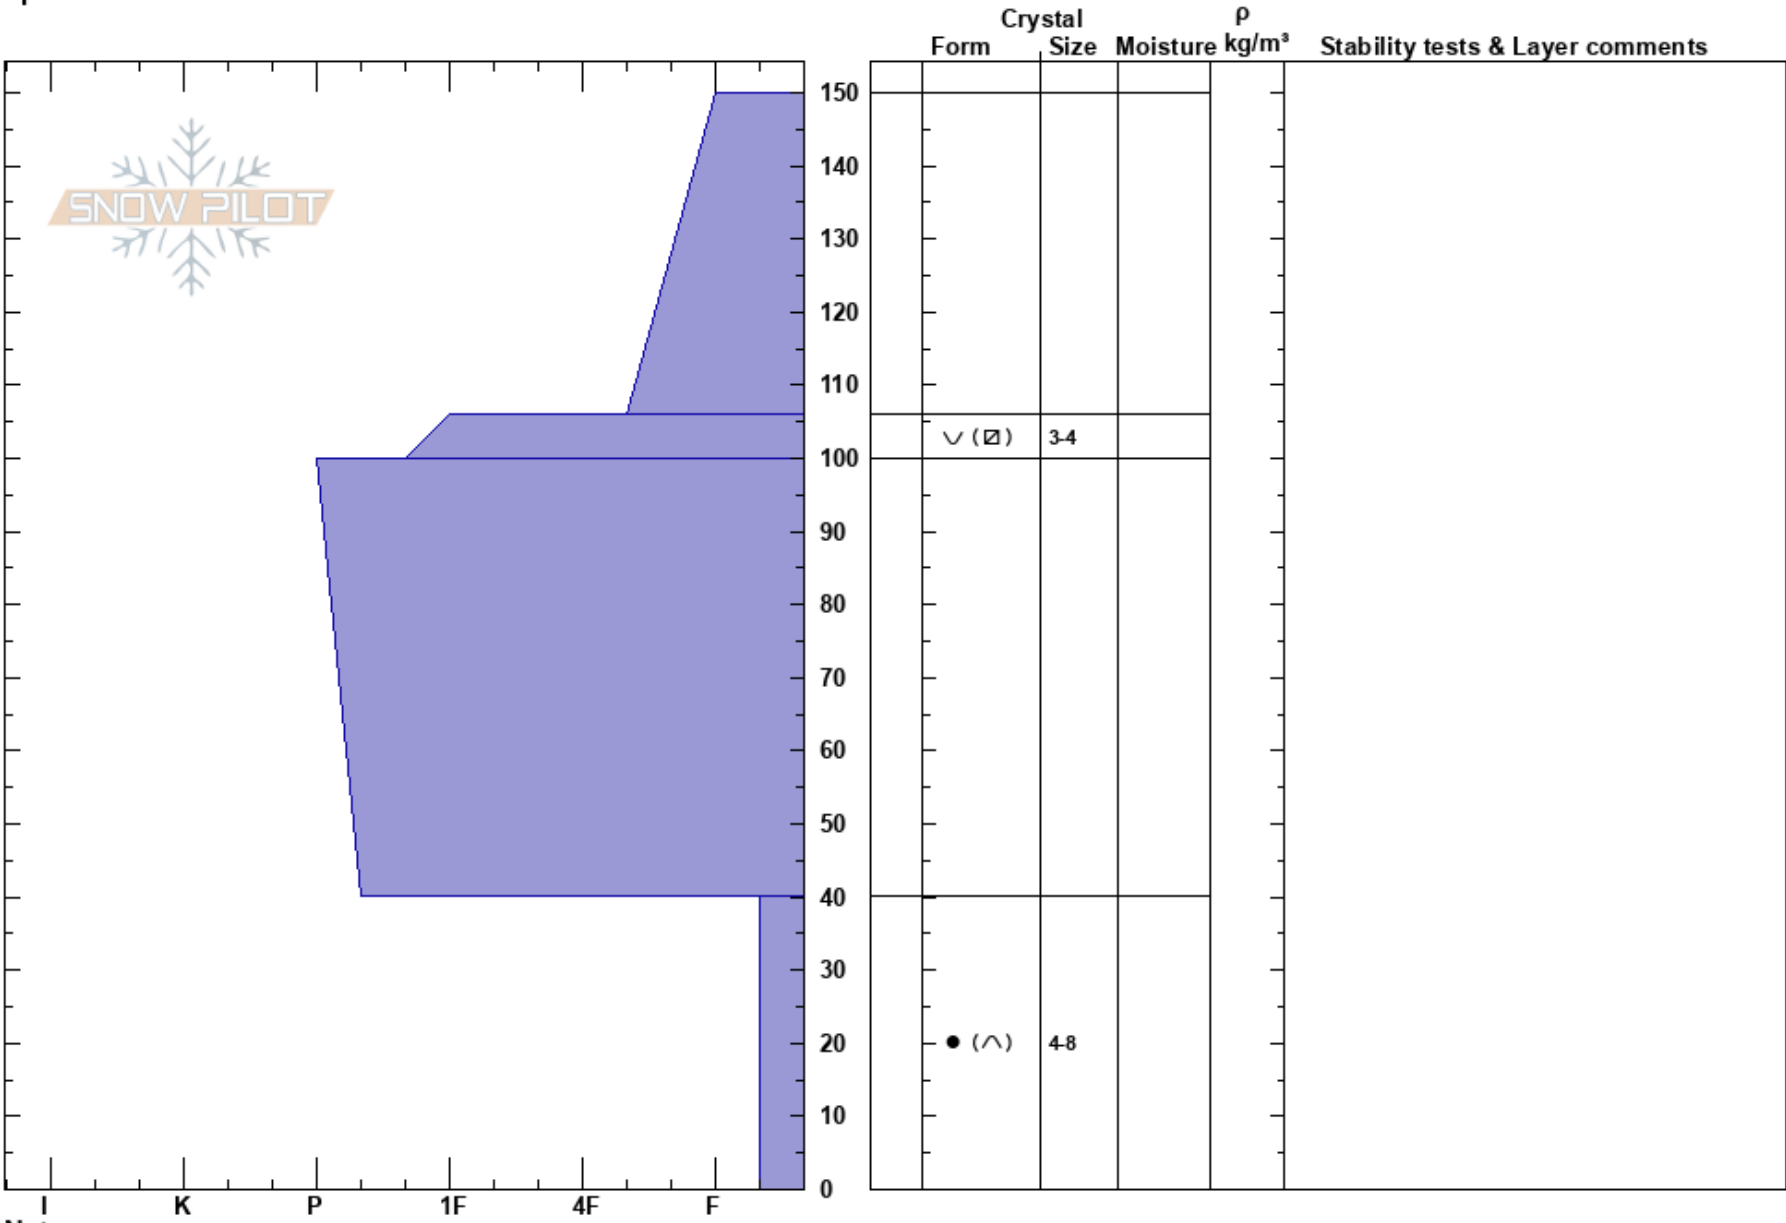

elk point  
 Soldier Mountains  
 ID  
 Elevation: 7876 ft  
 Aspect: N  
 Specifics:

cam fields  
 02/03/2023 - 9:00am  
 Co-ord:  
 Slope Angle: 0°  
 Wind Loading: no

Stability: Good  
 Air Temperature: -8°C  
 Sky Cover: CLR  
 Precipitation: NO  
 Wind: SW Light Breeze  
 HS: 150  
 PF: 20  
 PS: 10  
 Layer Notes: 106-100cm: Problematic layer

Notes: ectn 44cm to buried surface hoar.  
 STH to 40cm on buried surface hoar