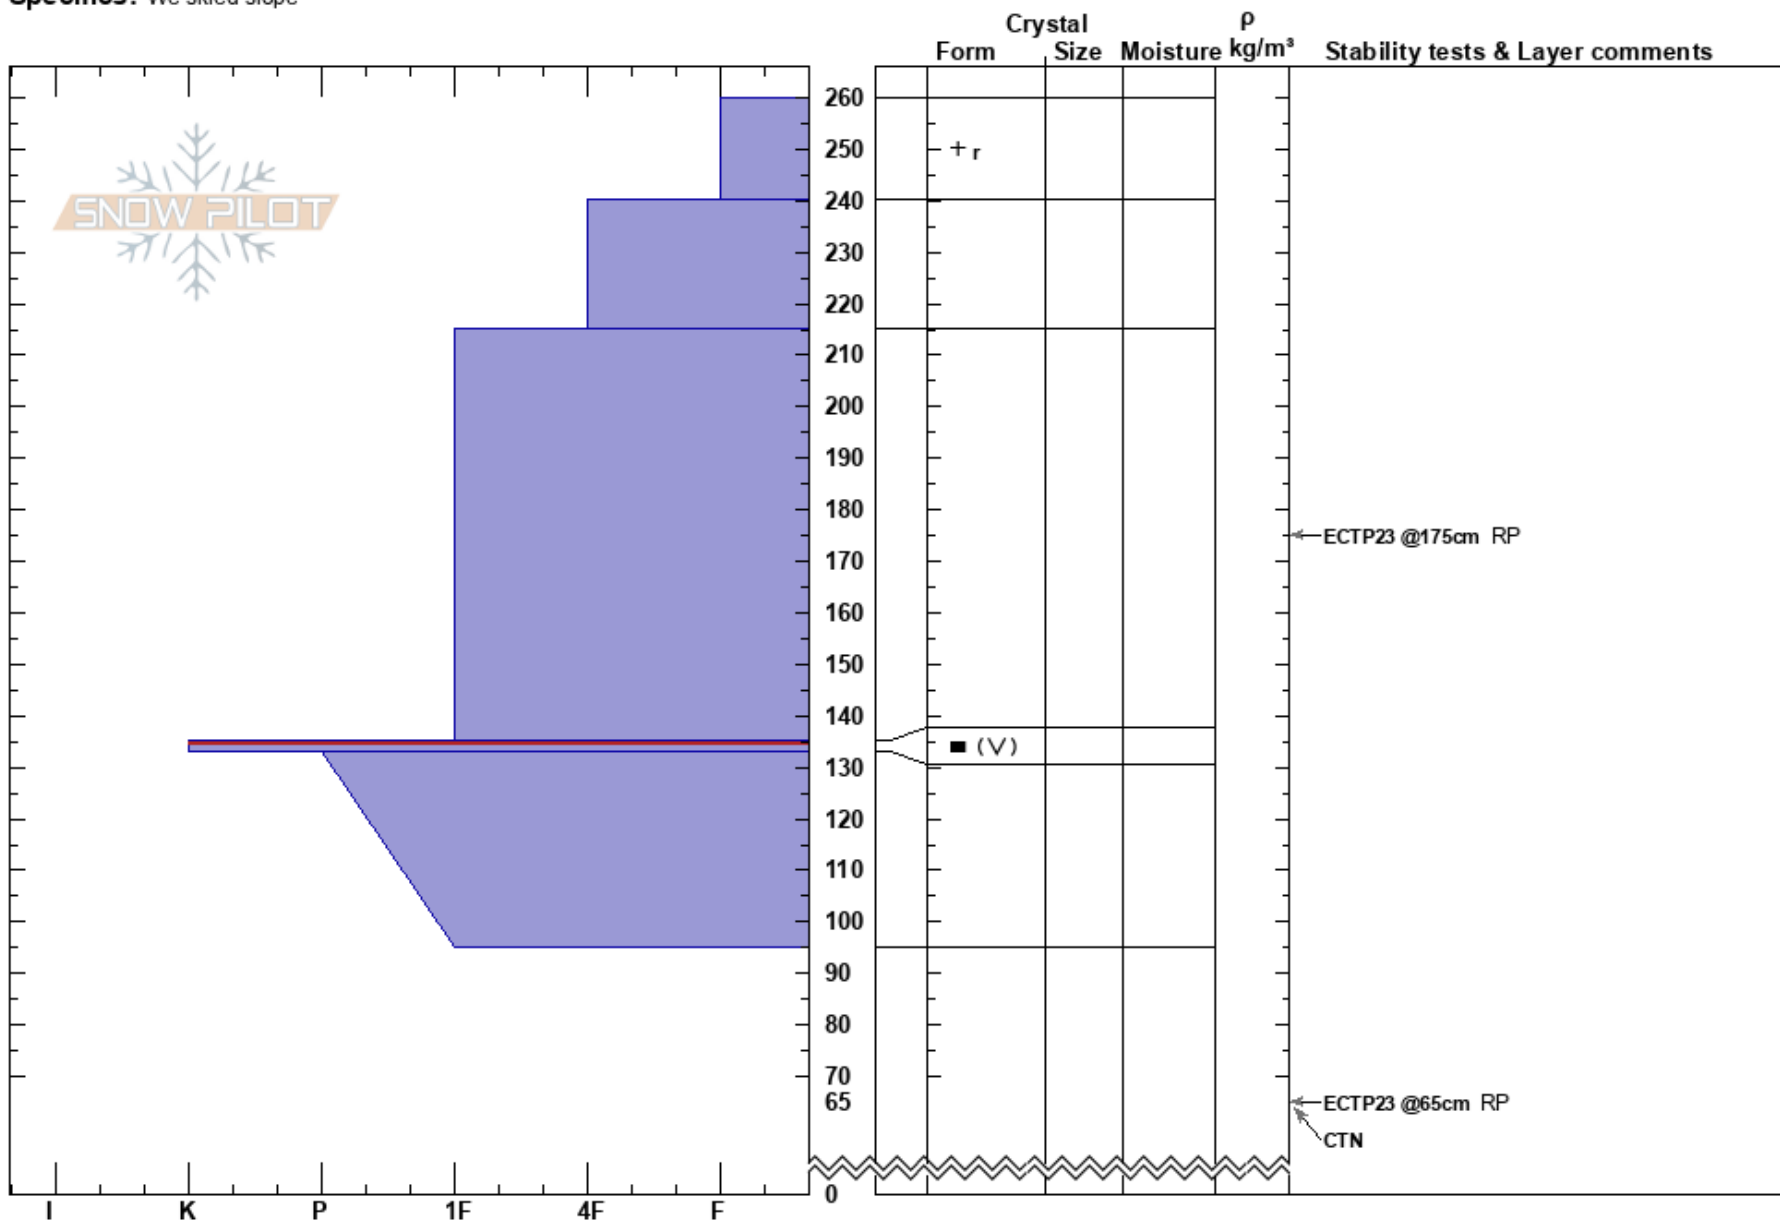

MMMmumbles  
 Monashee  
 BC  
 Elevation: 2016 m  
 Aspect: 35°  
 Specifics: We skied slope

Brock Freathy  
 30/01/2023 - 11:00  
 Co-ord: 50.19282N, -118.14316W  
 Slope Angle: 30°  
 Wind Loading:

Stability:  
 Air Temperature: -5°C  
 Sky Cover: CLR  
 Precipitation: NO  
 Wind: NW Light Breeze

HS:260  
 PF: 40  
 PS: 25  
 135-133cm: Problematic layer

Notes: