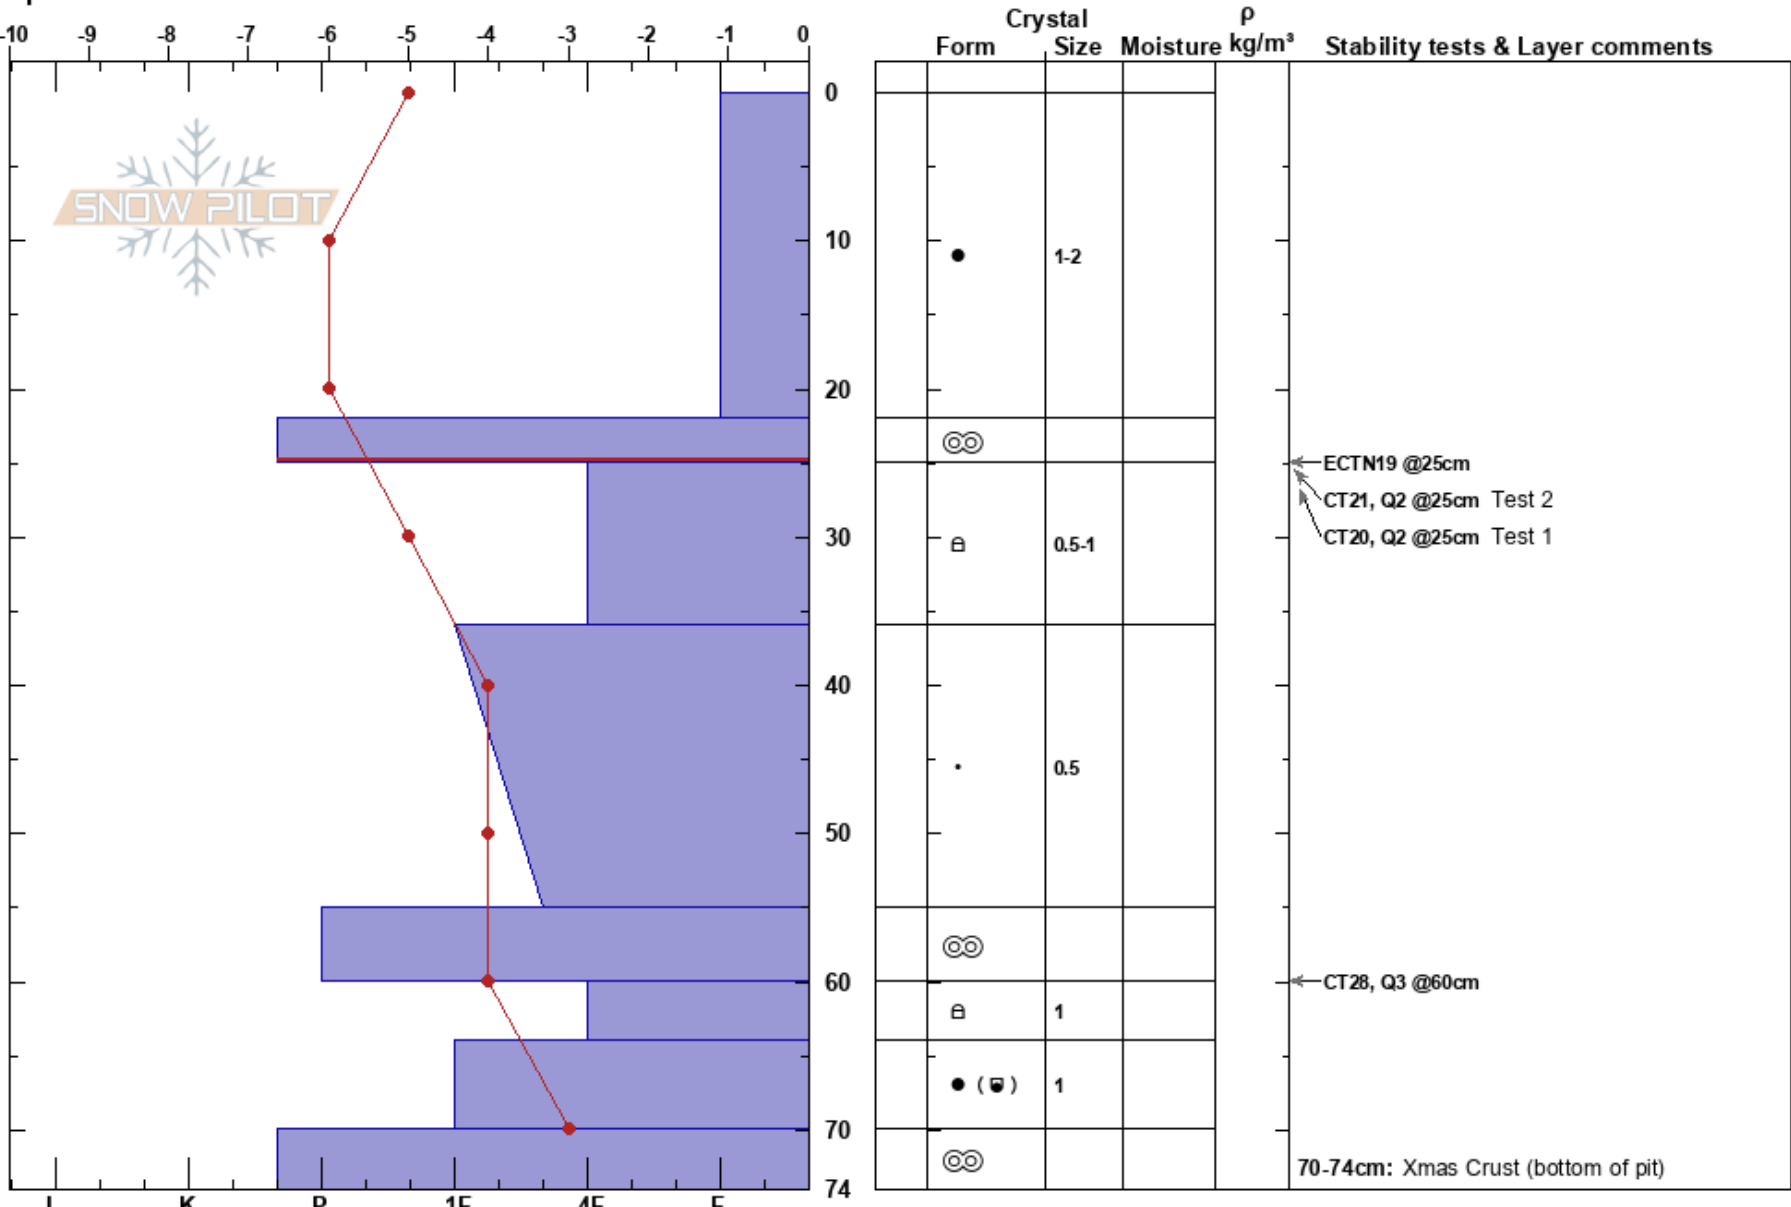

NAS Exam Profile
 Selkirk Mtns
 ID
 Elevation: 5288 ft
 Aspect: NE
 Specifics:

Zack Preuss
 02/03/2023 - 9:50am
 Co-ord: 48.39729N, -116.62901W
 Slope Angle: 18°
 Wind Loading:

Stability:
 Air Temperature: -1°C
 Sky Cover: FEW
 Precipitation: NO
 Wind: Calm

HS: 74
 PF: 42
 PS: 20
 Layer Notes:
 22-25cm: Problematic layer
 70-74cm: Xmas Crust (bottom of pit)

Notes: I only dug to the "Xmas Crust" as instructed by course instructors. Xmas Crust represents the ground in this pit