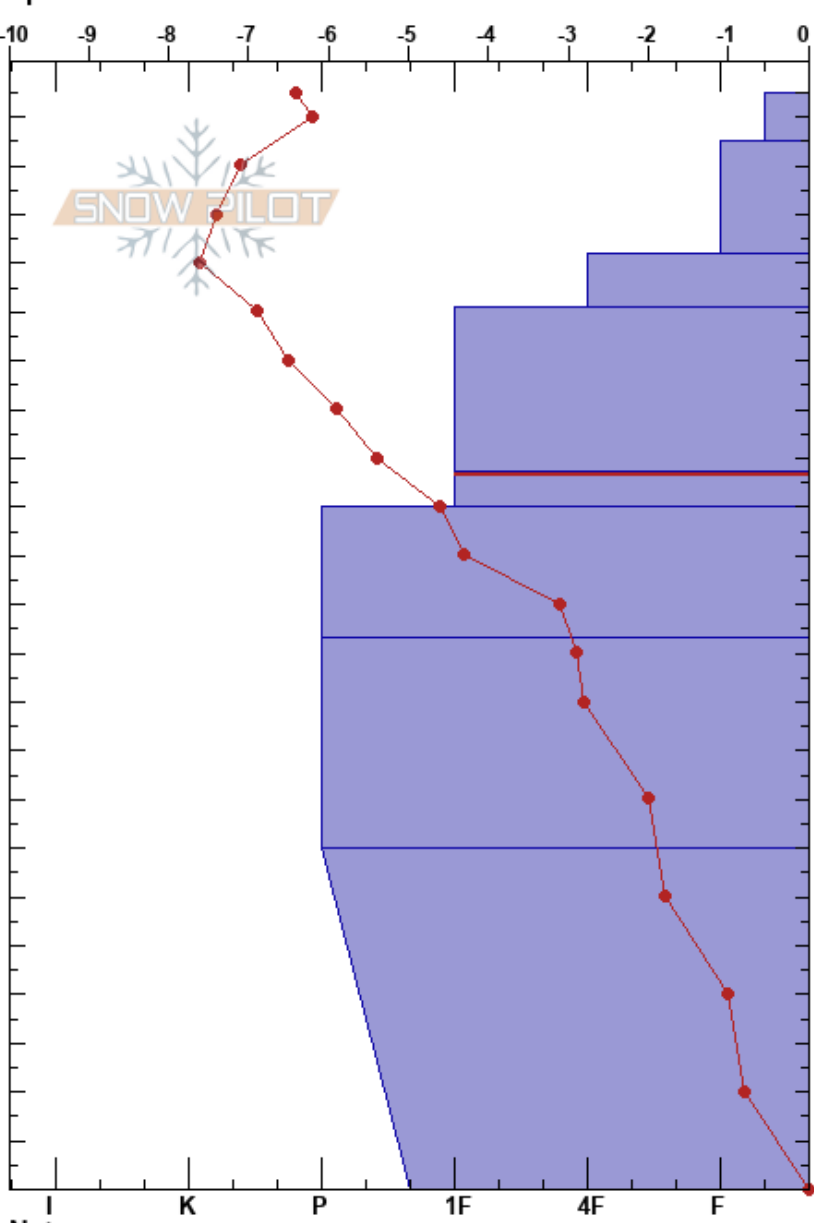

Wildcat Trees
 Rockies
 BC
 Elevation: 1898 m
 Aspect: NE
 Specifics:

Michael Brackenhofer
 03/02/2023 - 10:00
 Co-ord: 52.21350N, -118.26701W
 Slope Angle: 37°
 Wind Loading:

Stability:
 Air Temperature: -6.4°C
 Sky Cover: BKN
 Precipitation: NO
 Wind: Calm
 HS:225
 PF: 105
 PS: 60
 Layer Notes:
 147-140cm: Jan SH susp. not found
 147-140cm: Problematic layer
 70-0cm: FC are sintering together

Form	Crystal		Moisture	ρ kg/m ³	Stability tests & Layer comments
	Size				
*	2-4				
+ (/)	2-3				
•	1-2				
•	1				
⊖	0.5-1				147-140cm: Jan SH susp. not found
⊖	1				
⊖	1-2				
⊖	2-3				70-0cm: FC are sintering together