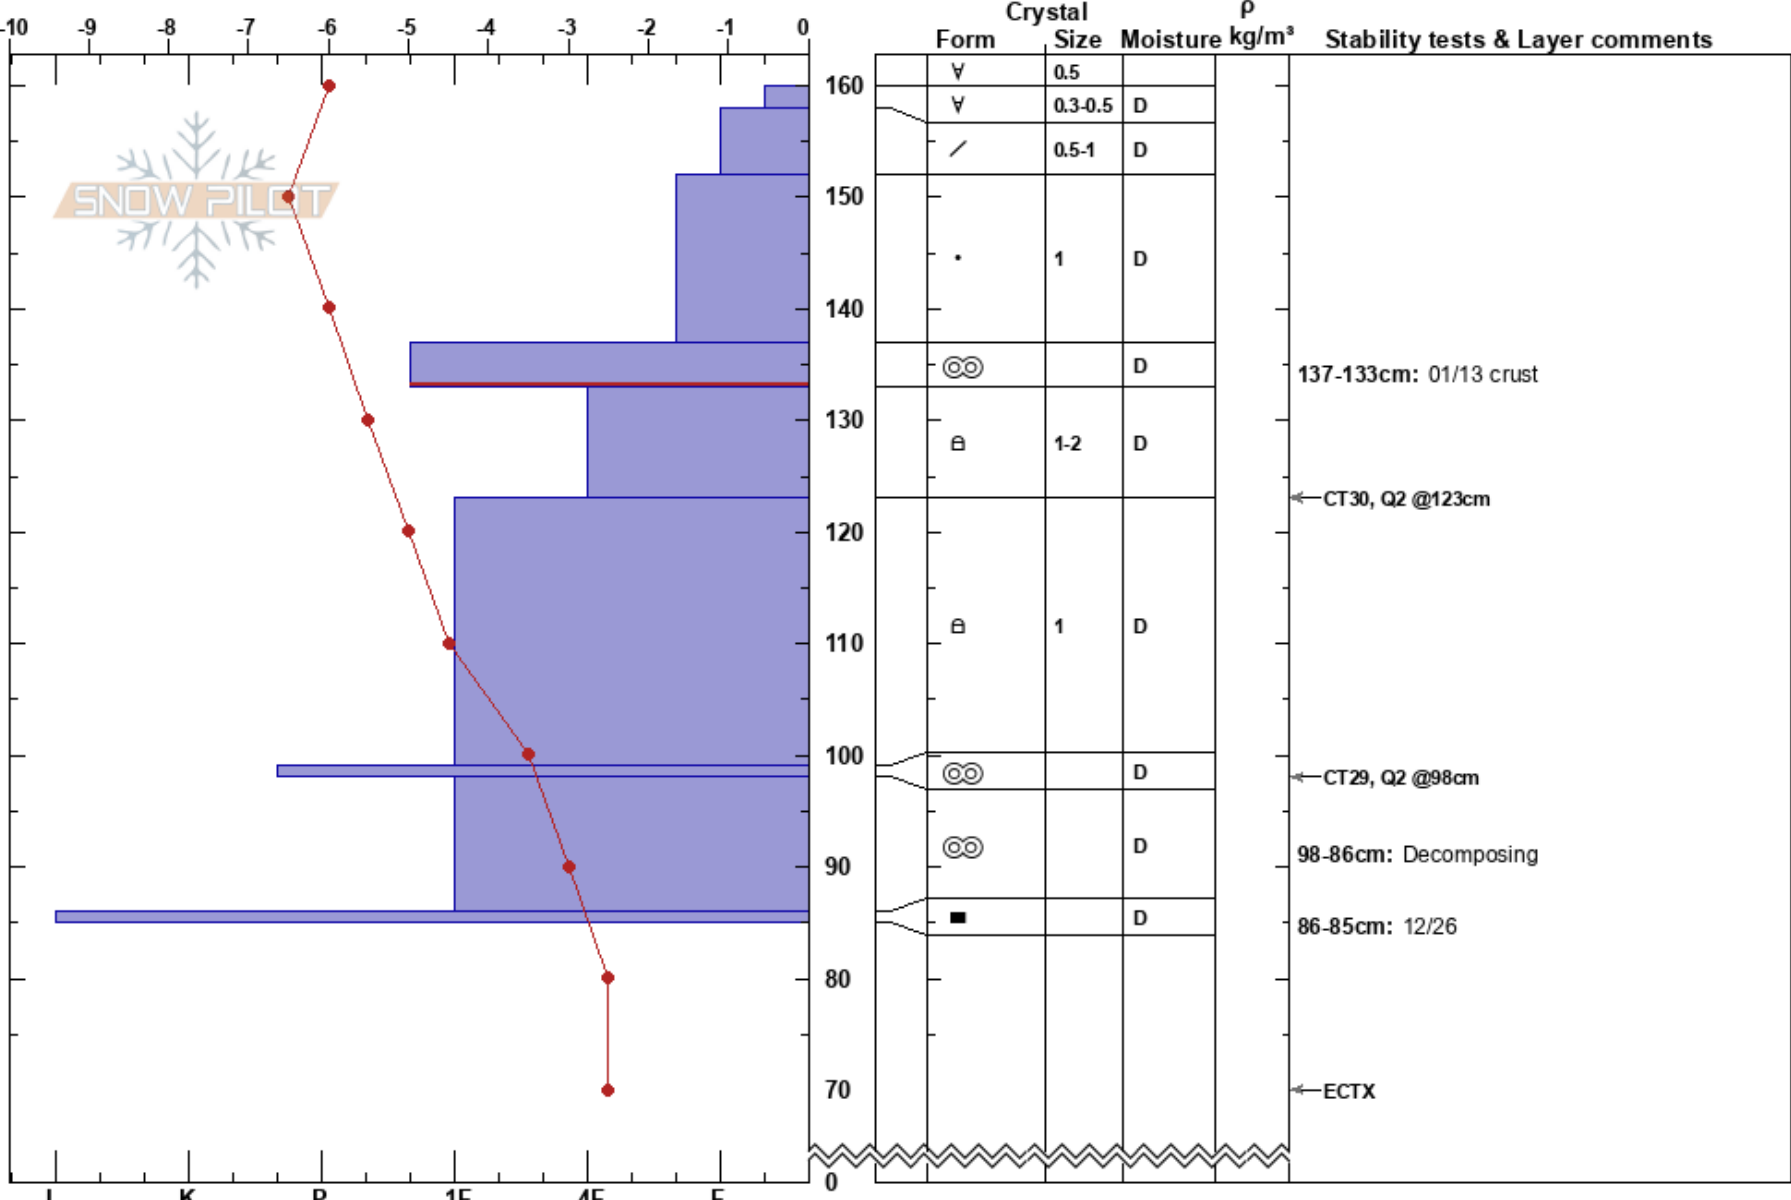

NAS Pro 1 Test
 Selkirk Mtns
 ID
 Elevation: 5305 ft
 Aspect: 345°

Griffin Dittmar
 02/03/2023 - 10:30am
 Co-ord: 48.39692N, -116.62787W
 Slope Angle: 22°
 Wind Loading: no

Stability:
 Air Temperature: -0.5°C
 Sky Cover: SCT
 Precipitation: NO
 Wind: Calm

HS: 160
 PF: 40
 PS: 15
 Layer Notes:
 137-133cm: 01/13 crust
 137-133cm: Problematic layer
 98-86cm: Decomposing
 86-85cm: 12/26

Specifics: Ski tracks on slope; We skied slope

Notes: Pit dug for NAS Pro 1 Test right outside Schweitzer ski area boundary.