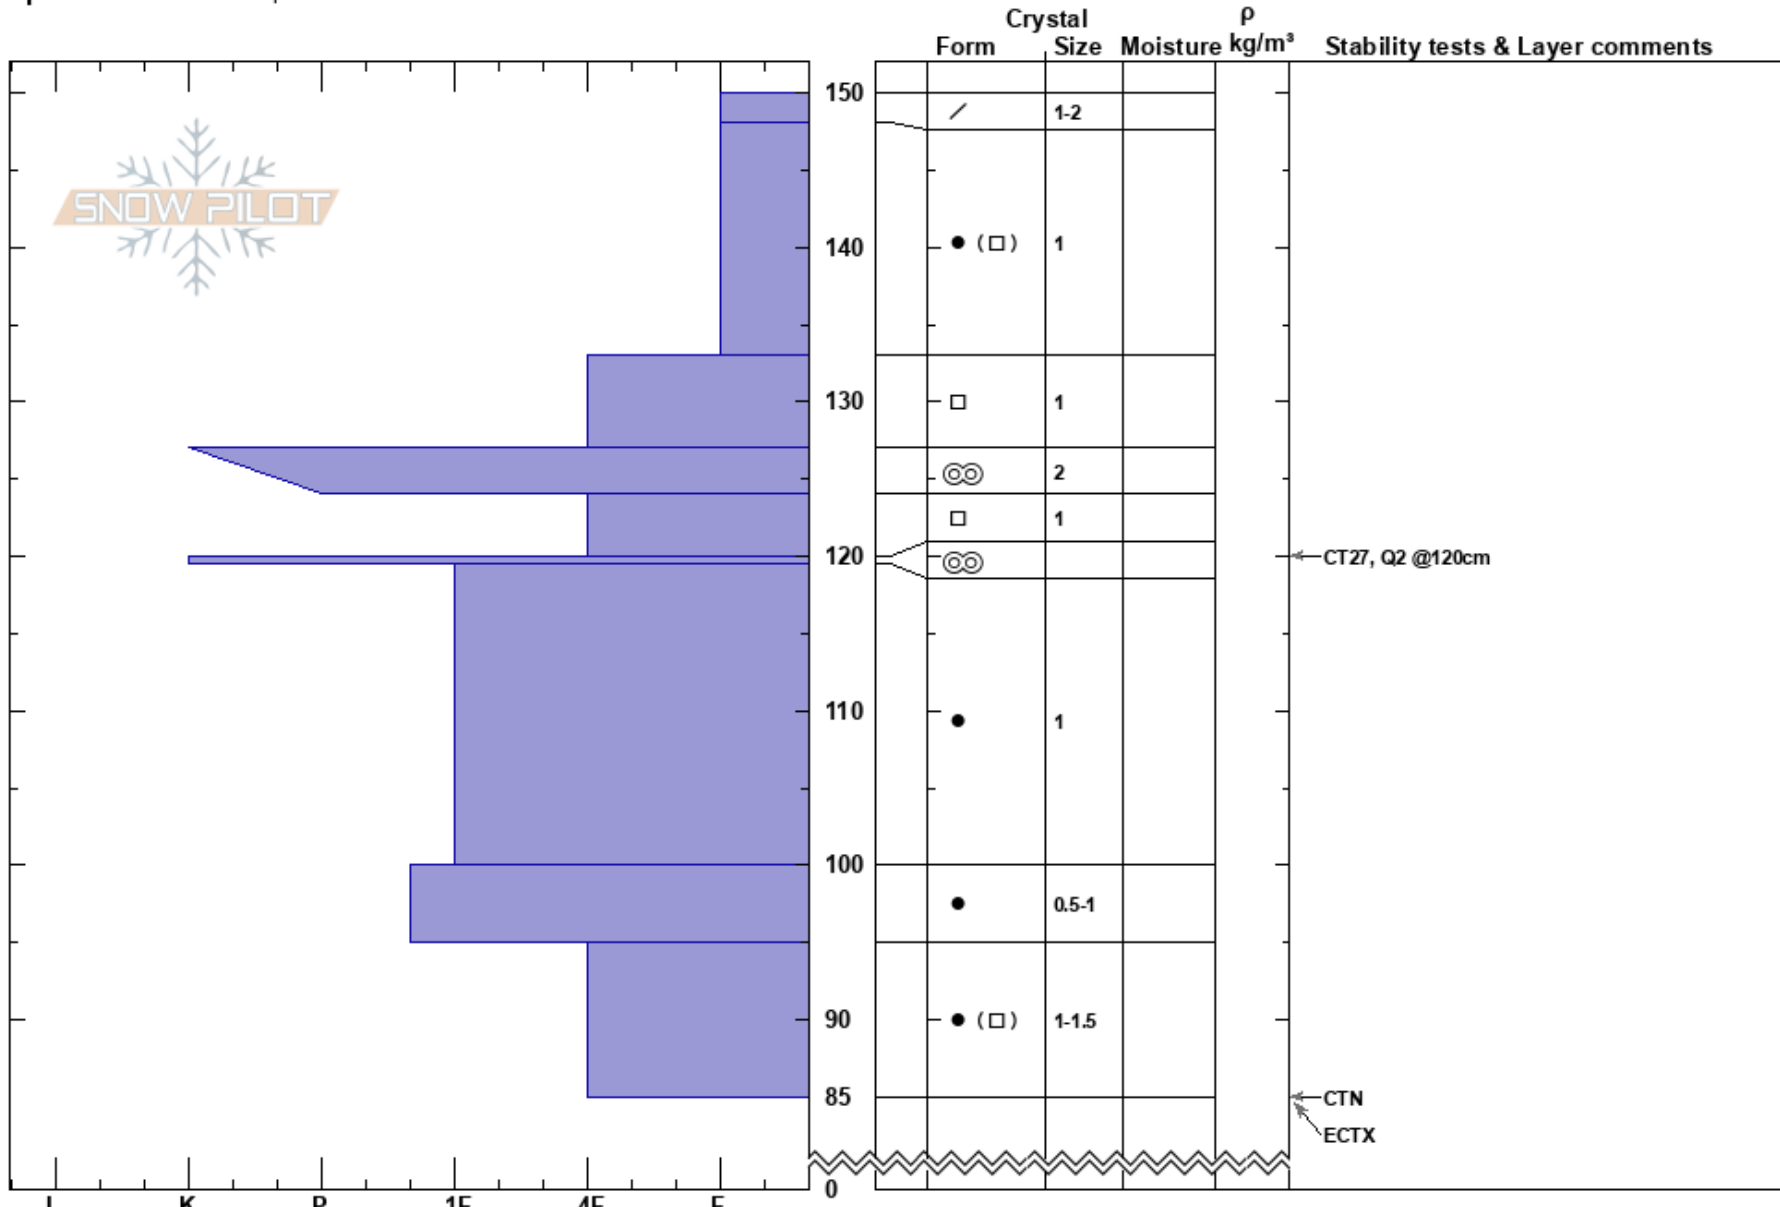

Field of Dreams
 Selkirk Mtns
 ID
Elevation: 5262 ft
Aspect: 25°
Specifics: We skied slope

Galen May
 02/03/2023 - 9:51am
Co-ord: 48.39732N, -116.62864W
Slope Angle: 15°
Wind Loading: no

Stability:
Air Temperature: -2°C
Sky Cover: SCT
Precipitation: NO
Wind: Calm

HS: 150
PF: 35
PS: 15
 124-120cm: Problematic layer

Notes: Dug down to Xmas crust.