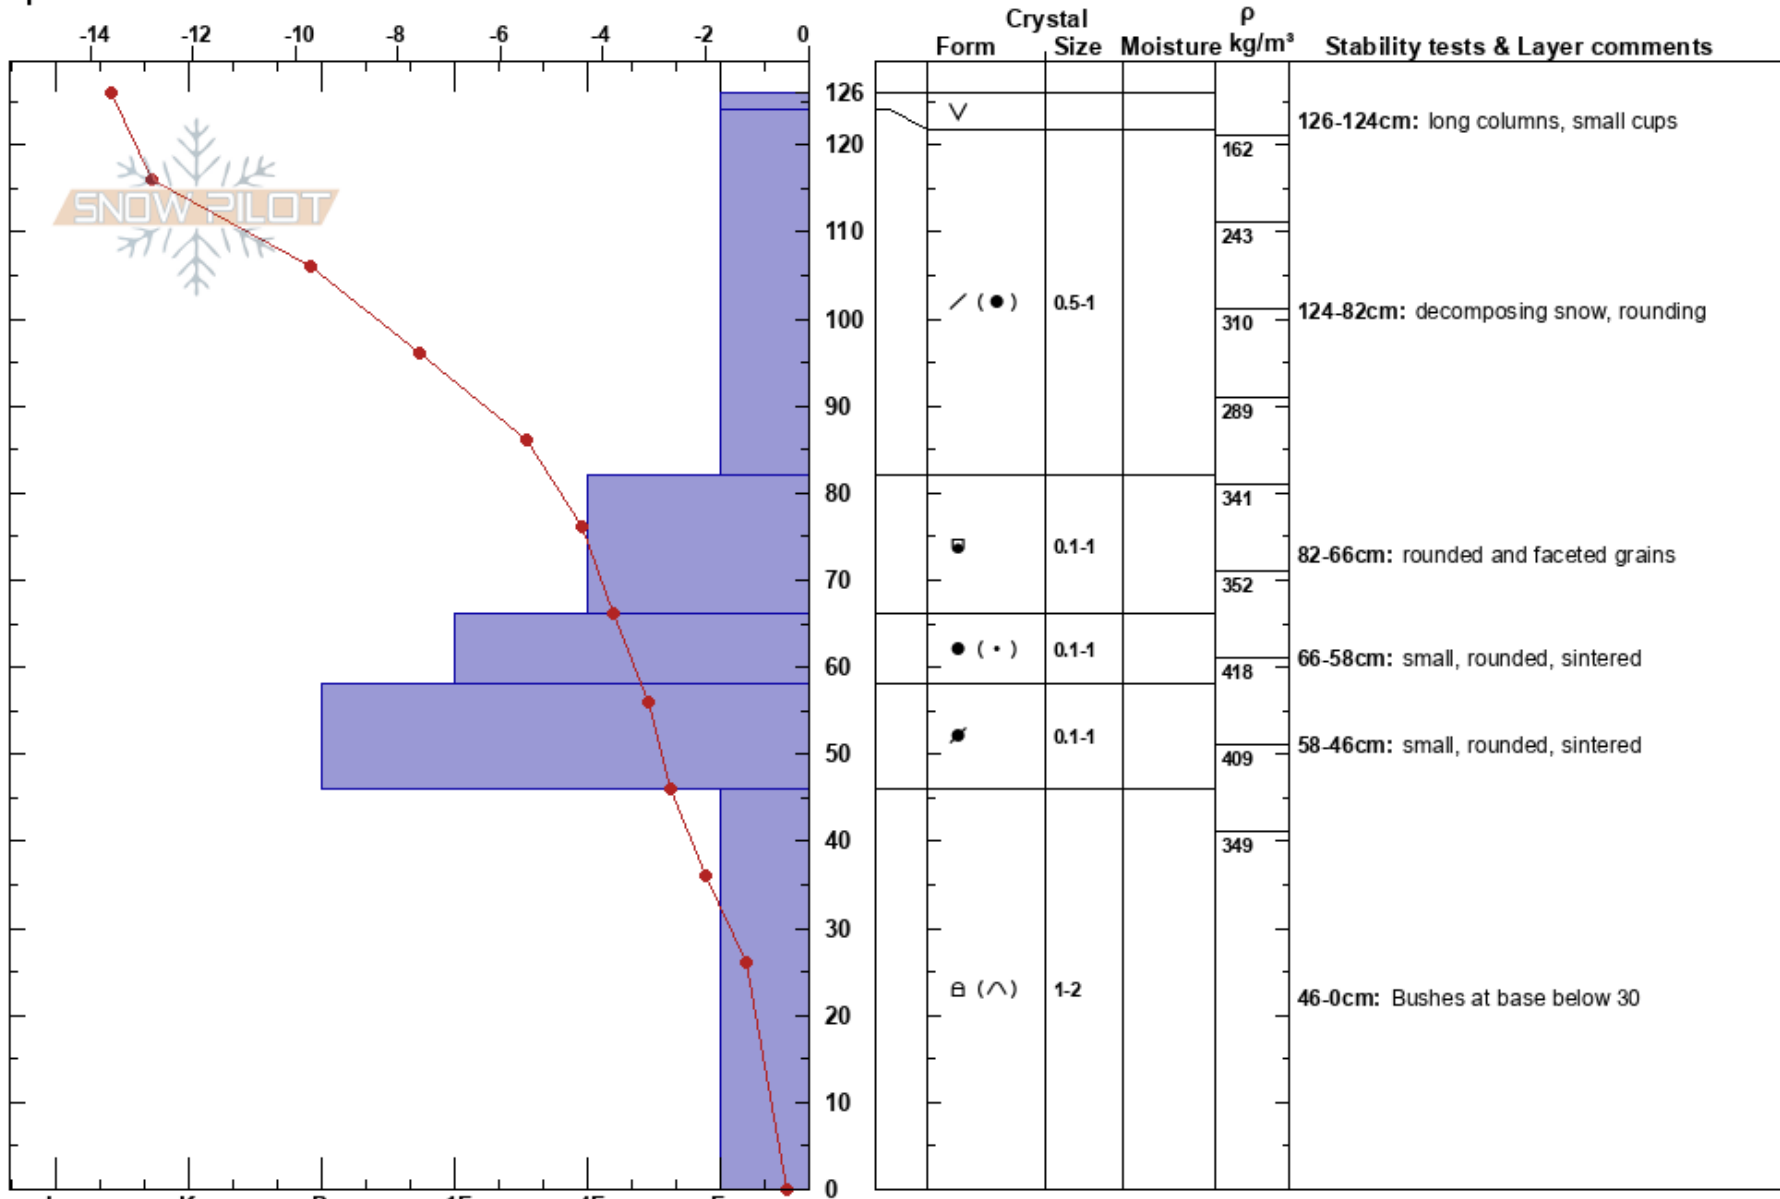

KP19
 Crested Butte
 CO
 Elevation: 2853 m
 Aspect:
 Specifics:

Daniel Hogan
 02/03/2023 - 9:57am
 Co-ord: 38.94161N, -106.97283W
 Slope Angle: 4°
 Wind Loading:

Stability:
 Air Temperature: -12°C
 Sky Cover: FEW
 Precipitation: NO
 Wind: NW Calm

HS: 126
 Layer Notes:
 126-124cm: long columns, small cups
 124-82cm: decomposing snow, rounding
 82-66cm: rounded and faceted grains
 66-58cm: small, rounded, sintered
 58-46cm: small, rounded, sintered
 [More Layer Comments below]

Notes: Thermometer temperature @ 0957: -13.8 C
 IR temperature @ 0957: -13.6 C
 Bushes in last 30 cm.. Additional Layer Comments: 0-46cm: Bushes at base below 30;