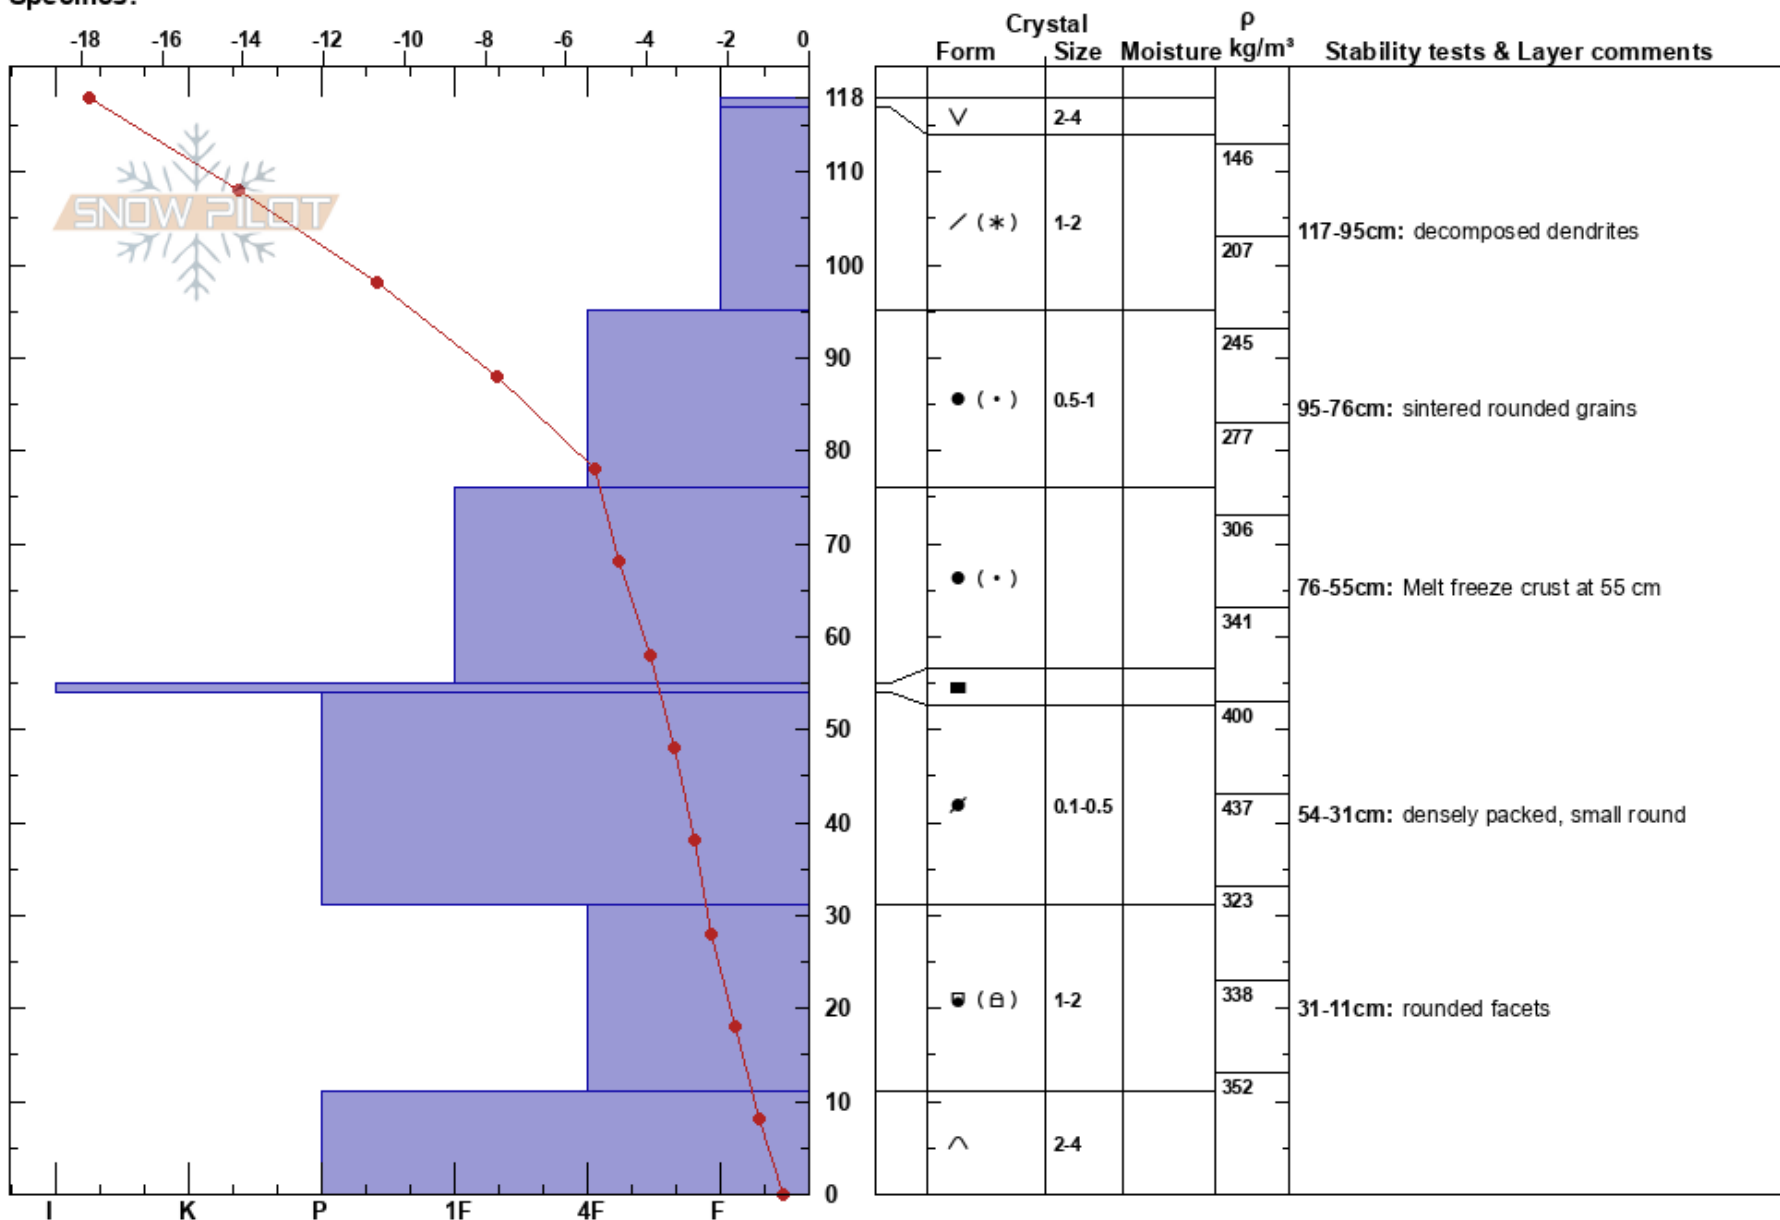

KP18
 Crested Butte
 CO
 Elevation: 2853 m
 Aspect: E
 Specifics:

Daniel Hogan
 02/02/2023 - 10:00am
 Co-ord: 38.94161N, -106.97283W
 Slope Angle: 4°
 Wind Loading:

Stability:
 Air Temperature: -15°C
 Sky Cover: CLR
 Precipitation: NO
 Wind: Calm

HS: 118
 Layer Notes:
 117-95cm: decomposed dendrites
 95-76cm: sintered rounded grains
 76-55cm: Melt freeze crust at 55 cm
 54-31cm: densely packed, small round
 31-11cm: rounded facets

Notes: Thermometer temperature: -16.9 C
 IR Temperature: -17.8 C
 Bushes at base in last 10 centimeters