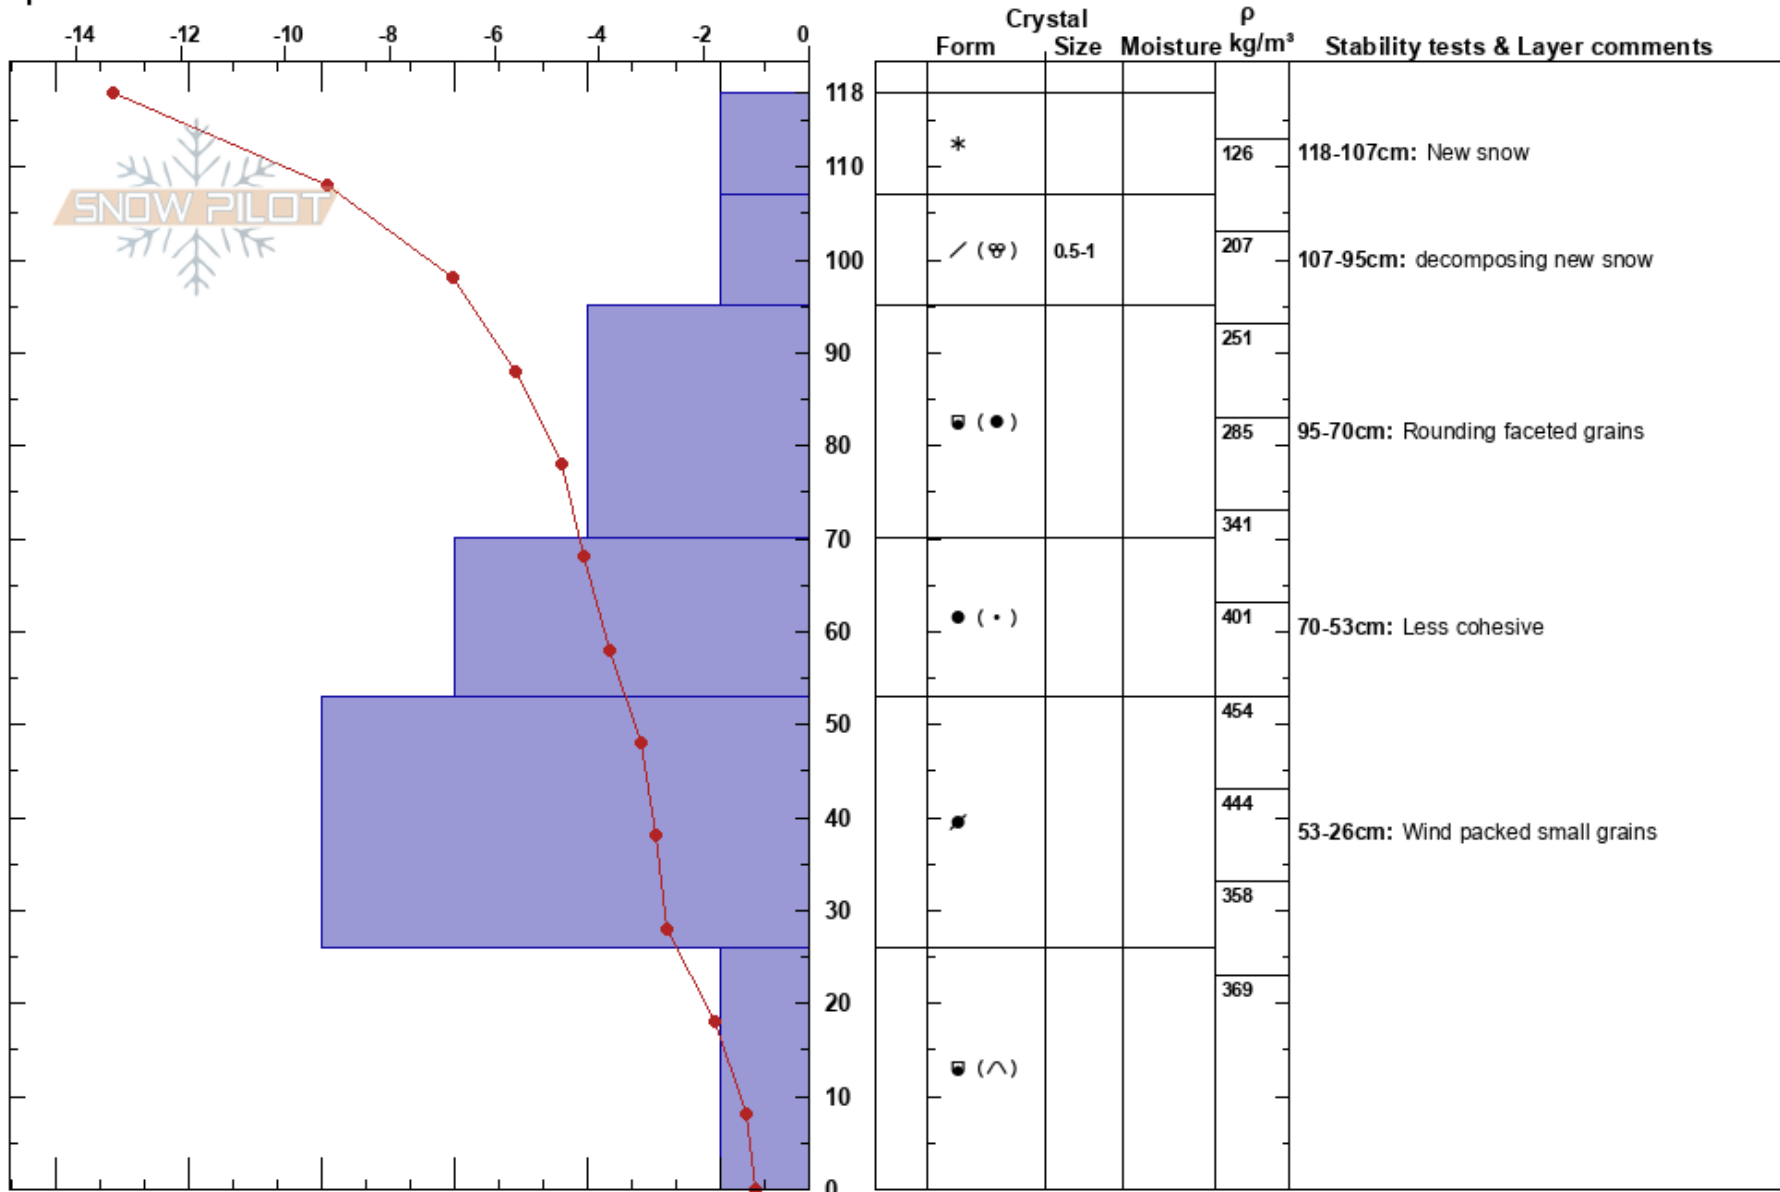

KP17
 Crested Butte
 CO
 Elevation: 2853 m
 Aspect: S
 Specifics:

Daniel Hogan
 01/31/2023 - 11:10am
 Co-ord: 38.94161N, -106.97283W
 Slope Angle: 3°
 Wind Loading:

Stability:
 Air Temperature: -12°C
 Sky Cover: CLR
 Precipitation: S-1
 Wind: Calm

HS: 118
 Layer Notes:
 118-107cm: New snow
 107-95cm: decomposing new snow
 95-70cm: Rounding faceted grains
 70-53cm: Less cohesive
 53-26cm: Wind packed small grains

Notes: Temperature with thermometer at 1113 was -13.5C. Temp with IR was -13.3 at 1114. Bushes at base below 20 centimeters