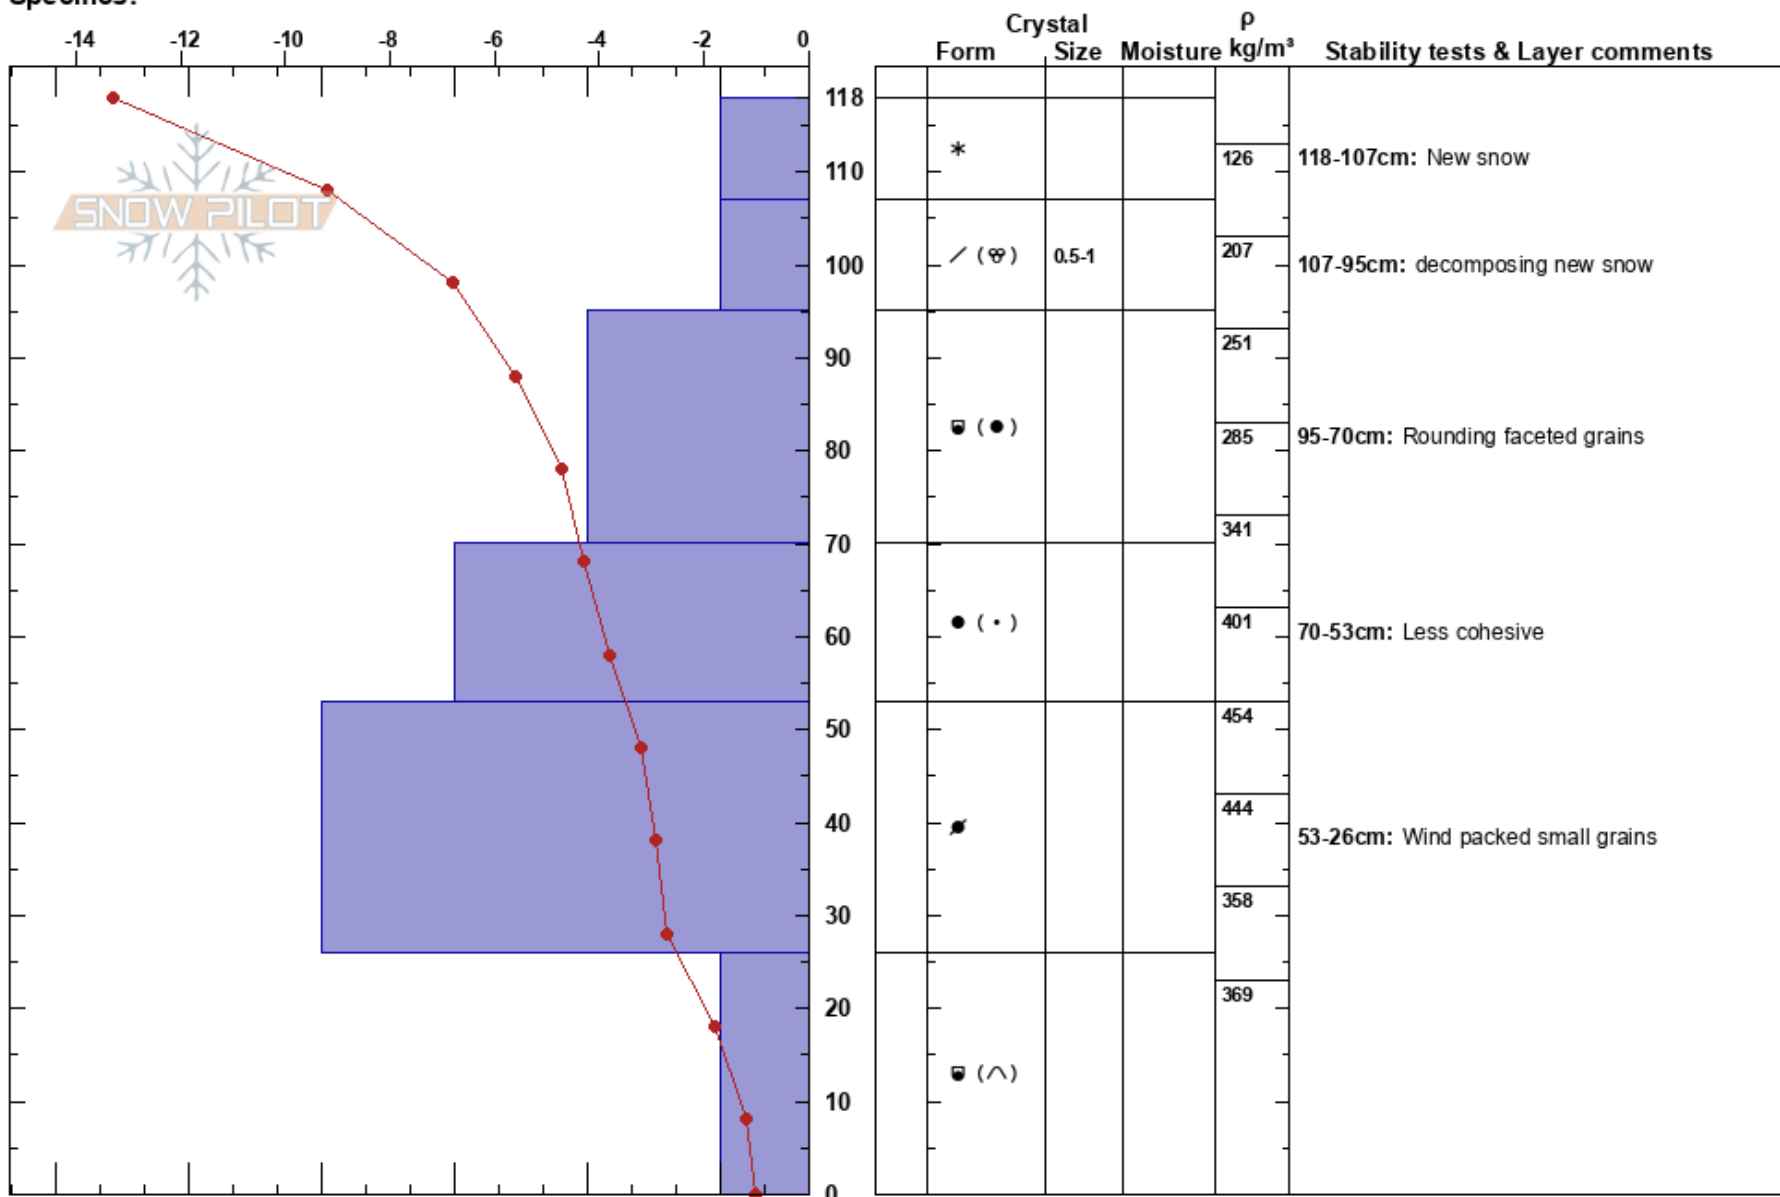

KP17
 Crested Butte
 CO
 Elevation: 2853 m
 Aspect: S
 Specifics:

Daniel Hogan
 01/31/2023 - 11:10am
 Co-ord: 38.94161N, -106.97283W
 Slope Angle: 3°
 Wind Loading:

Stability:
 Air Temperature: -12°C
 Sky Cover: CLR
 Precipitation: S-1
 Wind: Calm

HS: 118
 Layer Notes:
 118-107cm: New snow
 107-95cm: decomposing new snow
 95-70cm: Rounding faceted grains
 70-53cm: Less cohesive
 53-26cm: Wind packed small grains

Notes: Temperature with thermometer at 1113 was -13.5C. Temp with IR was -13.3 at 1114. Bushes at base below 20 centimeters