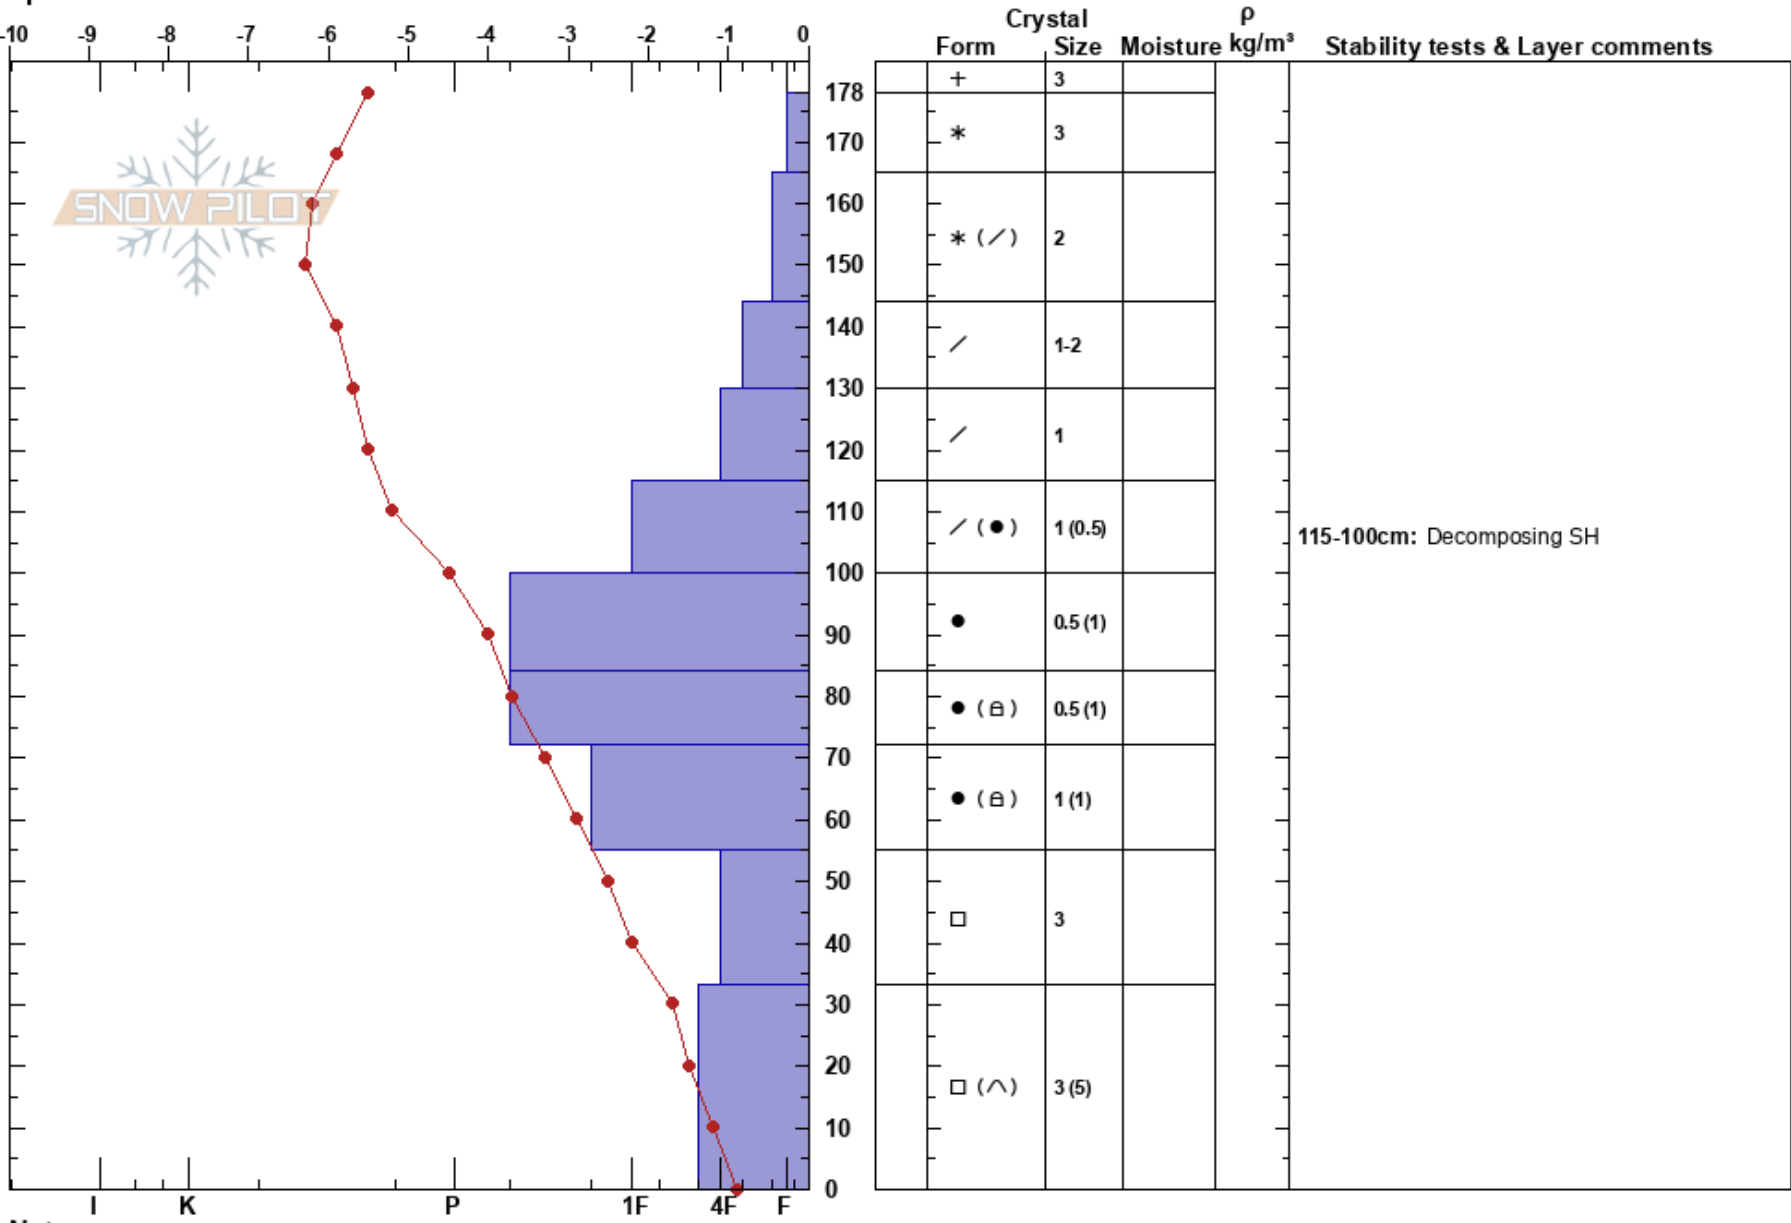

Owendae
 purcell
 BC
 Elevation: 2224 m
 Aspect:
 Specifics:

RK Heli Ski Guides
 02/02/2023 - 14:00
 Co-ord: 11U 530788W 5575892N
 Slope Angle: 38°
 Wind Loading:

Stability:
 Air Temperature: -3.4°C
 Sky Cover: FEW
 Precipitation: NO
 Wind: Calm
 HS: 178
 PF: 50
 PS: 25
 Layer Notes:
 115-100cm: Decomposing SH
 33-0cm: Problematic layer

Notes: Previously unskied convexity at SHeltered TL