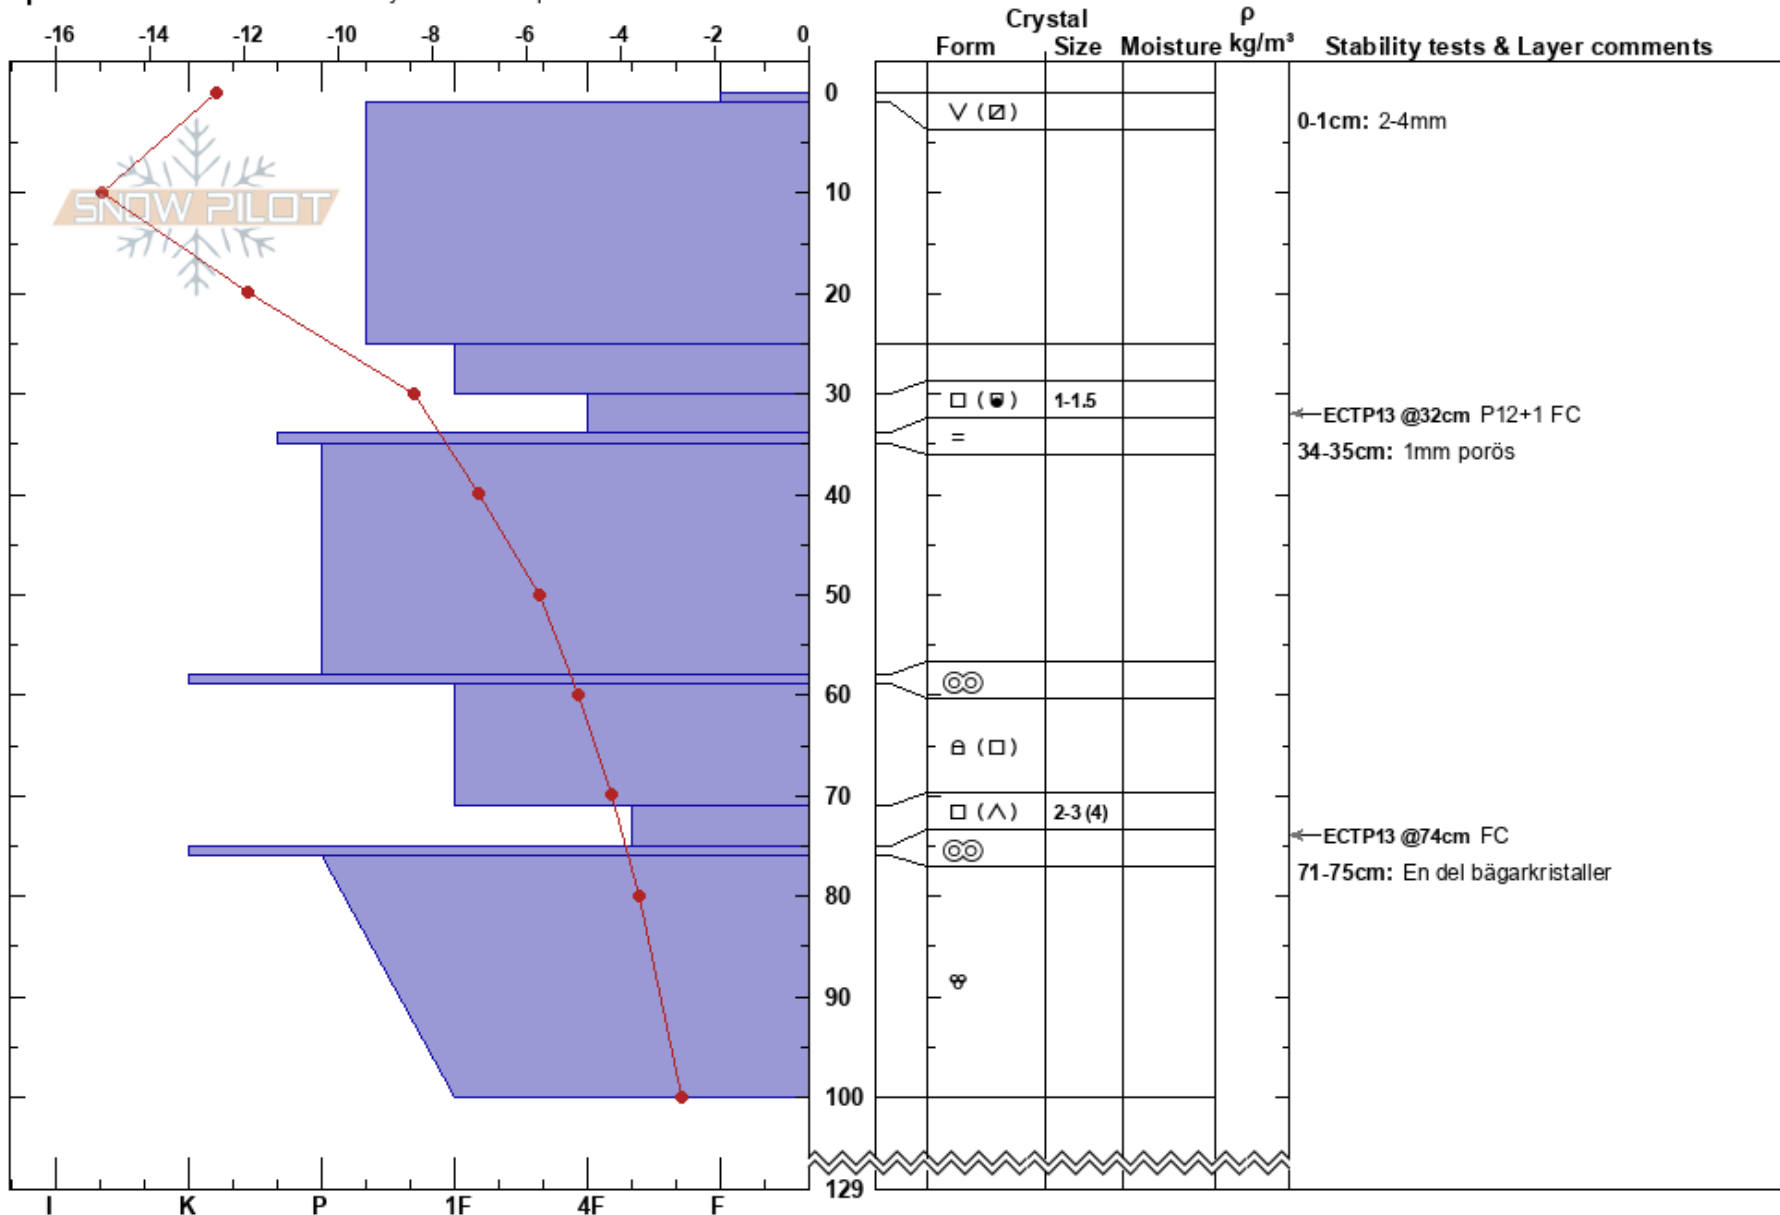

Kobäset SE
 Västra Vindelfjällen
 Sweden
Elevation: 1284 m
Aspect: 130°

Anton Grindgärds
 03/02/2023 - 11:00
Co-ord:
Slope Angle: 23°
Wind Loading: previous

Stability:
Air Temperature: -5.8°C
Sky Cover: CLR
Precipitation: NO
Wind: Calm

HS: 129
PF: 10
 0-1cm: 2-4mm
 34-35cm: 1mm porös
 71-75cm: En del bågarkristaller
 71-75cm: Problematic layer

Specifics: Recent avalanche activity on similar slopes

Notes: