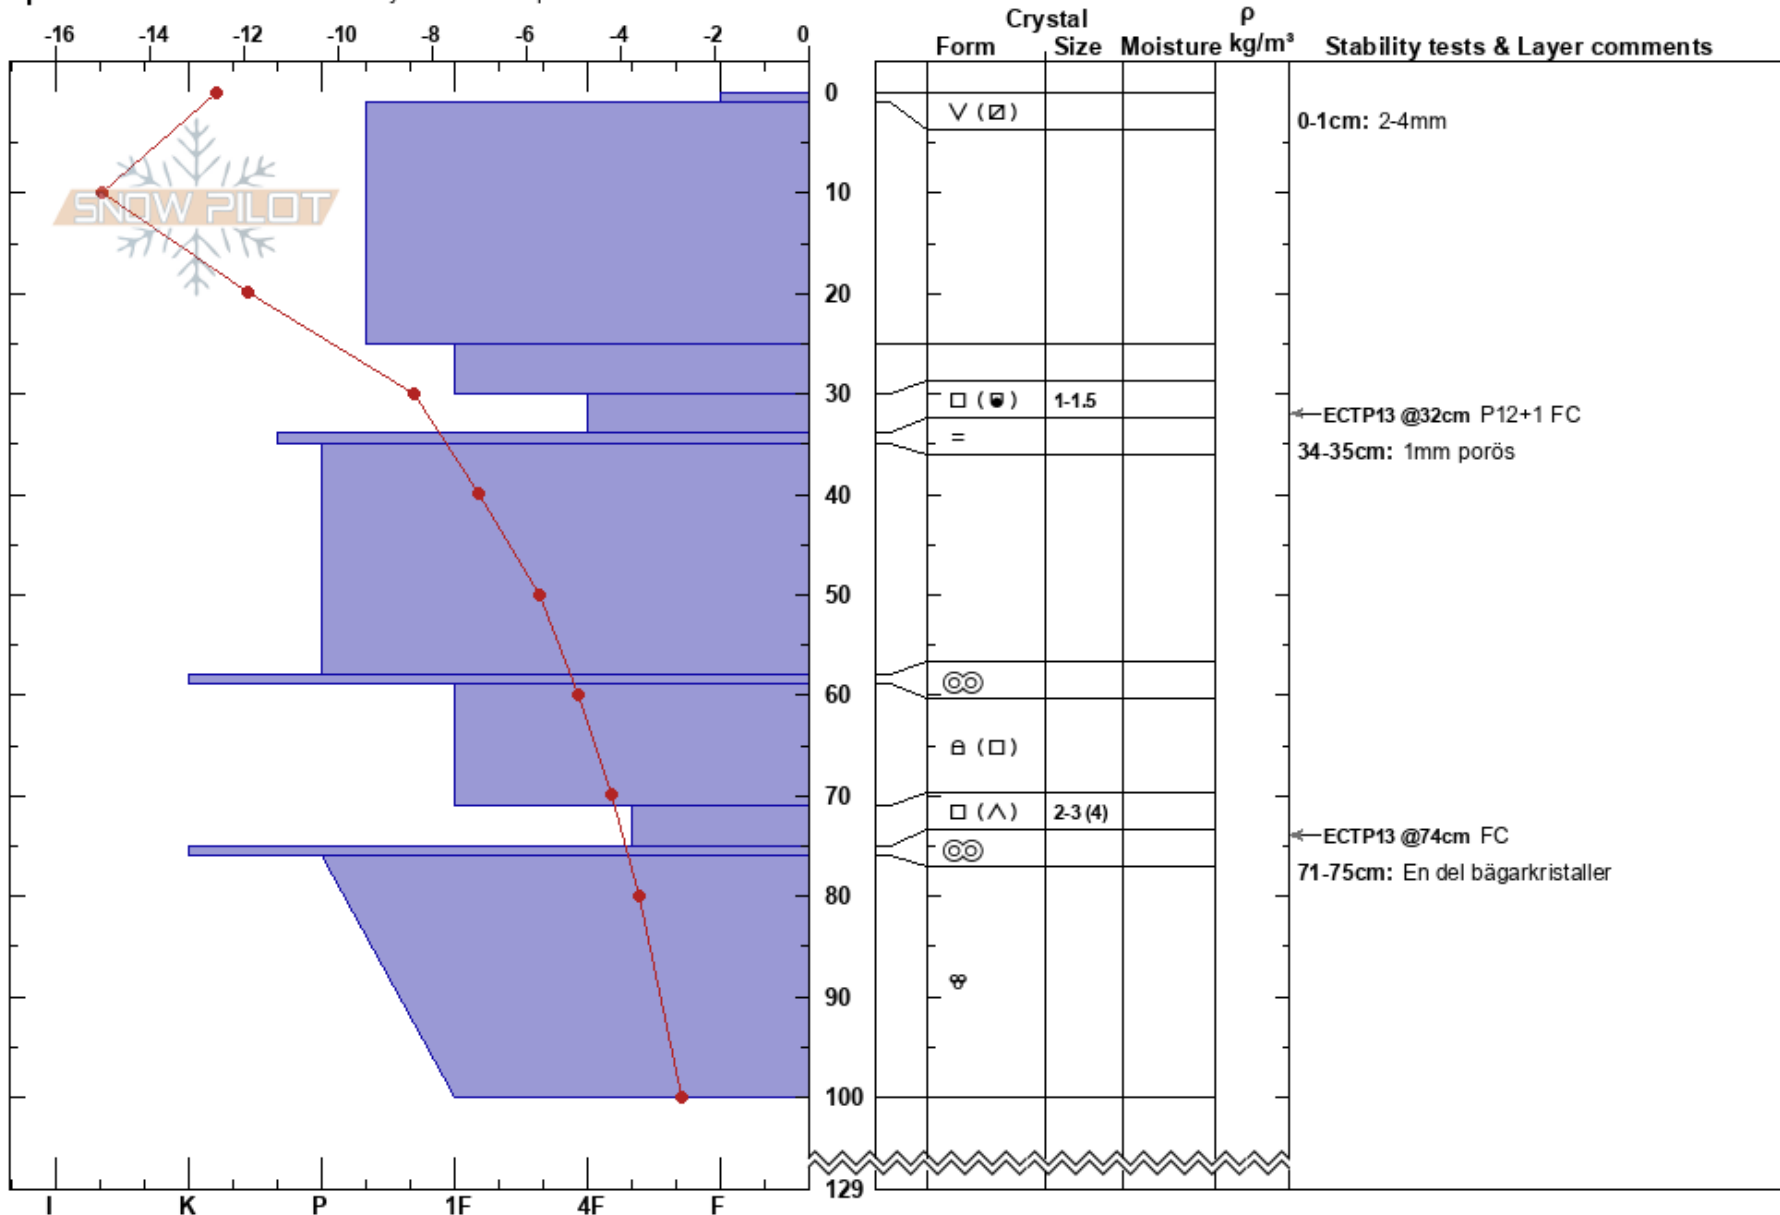

Kobäset SE
 Västra Vindelfjällen
 Sweden
Elevation: 1284 m
Aspect: 130°

Anton Grindgärds
 03/02/2023 - 11:00
Co-ord:
Slope Angle: 23°
Wind Loading: previous

Stability:
Air Temperature: -5.8°C
Sky Cover: CLR
Precipitation: NO
Wind: Calm

HS: 129
PF: 10
0-1cm: 2-4mm
34-35cm: 1mm porös
71-75cm: En del bågarkristaller
71-75cm: Problematic layer

Specifics: Recent avalanche activity on similar slopes

Notes: